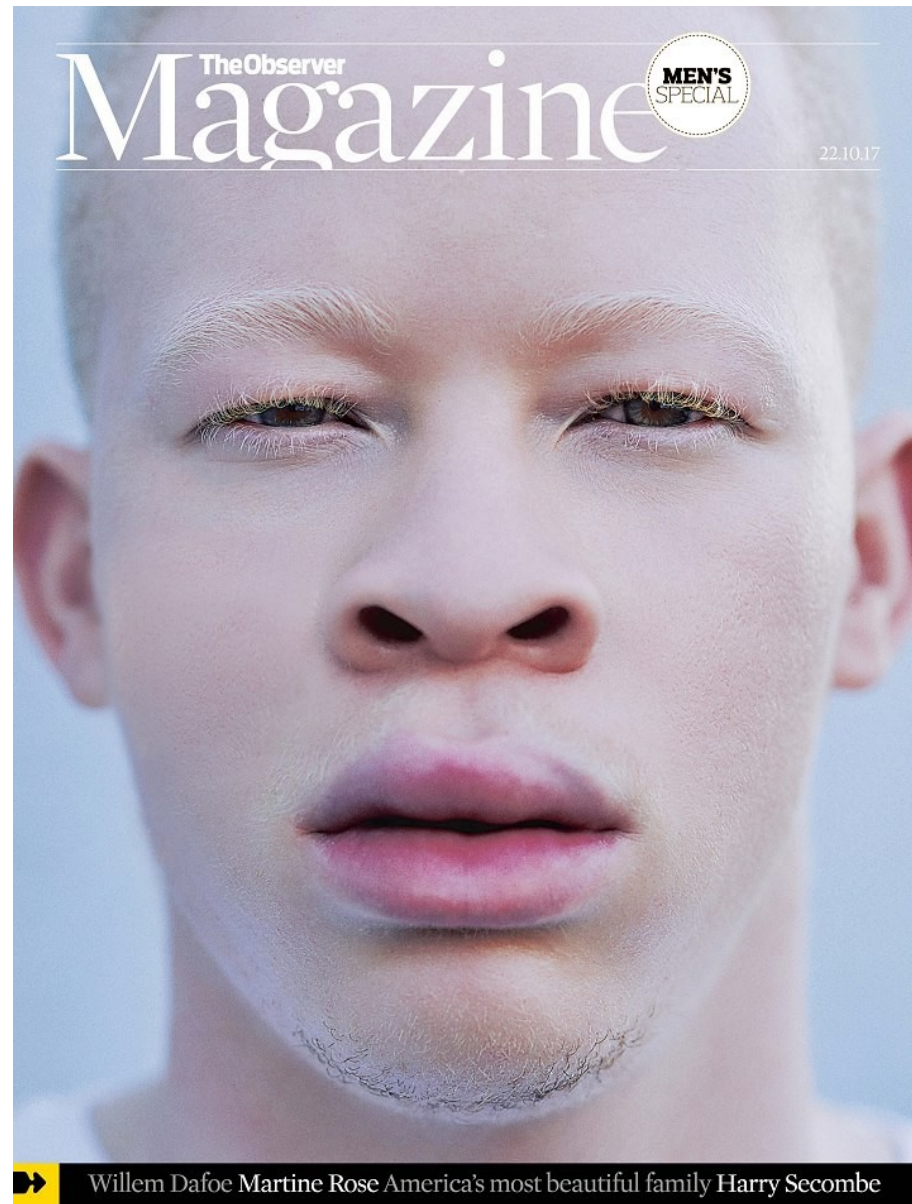

SANELE XABA

BOSS MODELS

CAPE TOWN

SANELE XABA

Height: 185cm Chest: 103cm Waist: 81cm Suit: 40 R Shoe: 10 UK Hair: Auburn Red Eyes: Green/Brown