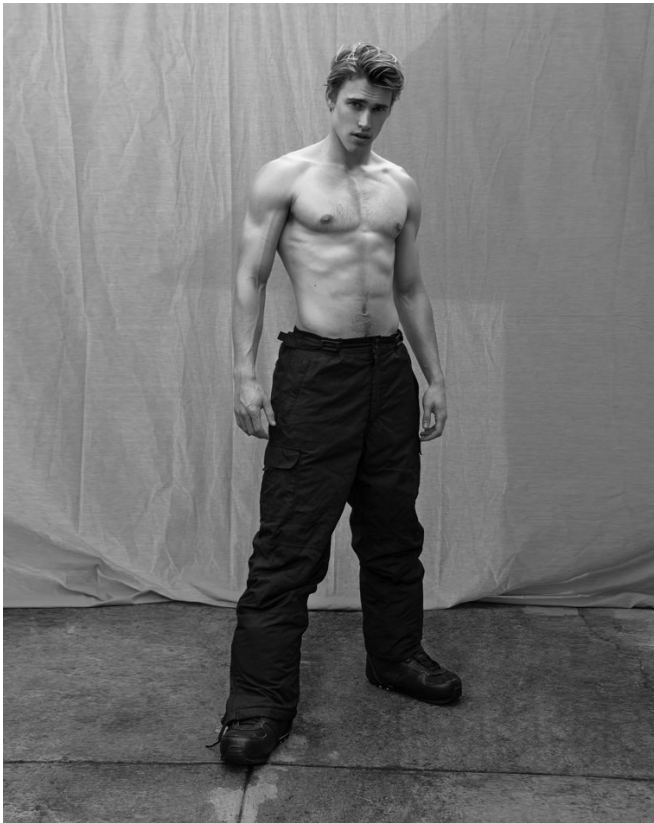

BOSS MODELS

CAPE TOWN

THYME STIDWORTHY

Height: 183cm Chest: 96cm Waist: 76cm Suit: 38 R Shoe: 11 UK Hair: Blonde Eyes: Green

BOSS MODELS

CAPE TOWN

THYME STIDWORTHY

Height: 183cm Chest: 96cm Waist: 76cm Suit: 38 R Shoe: 11 UK Hair: Blonde Eyes: Green