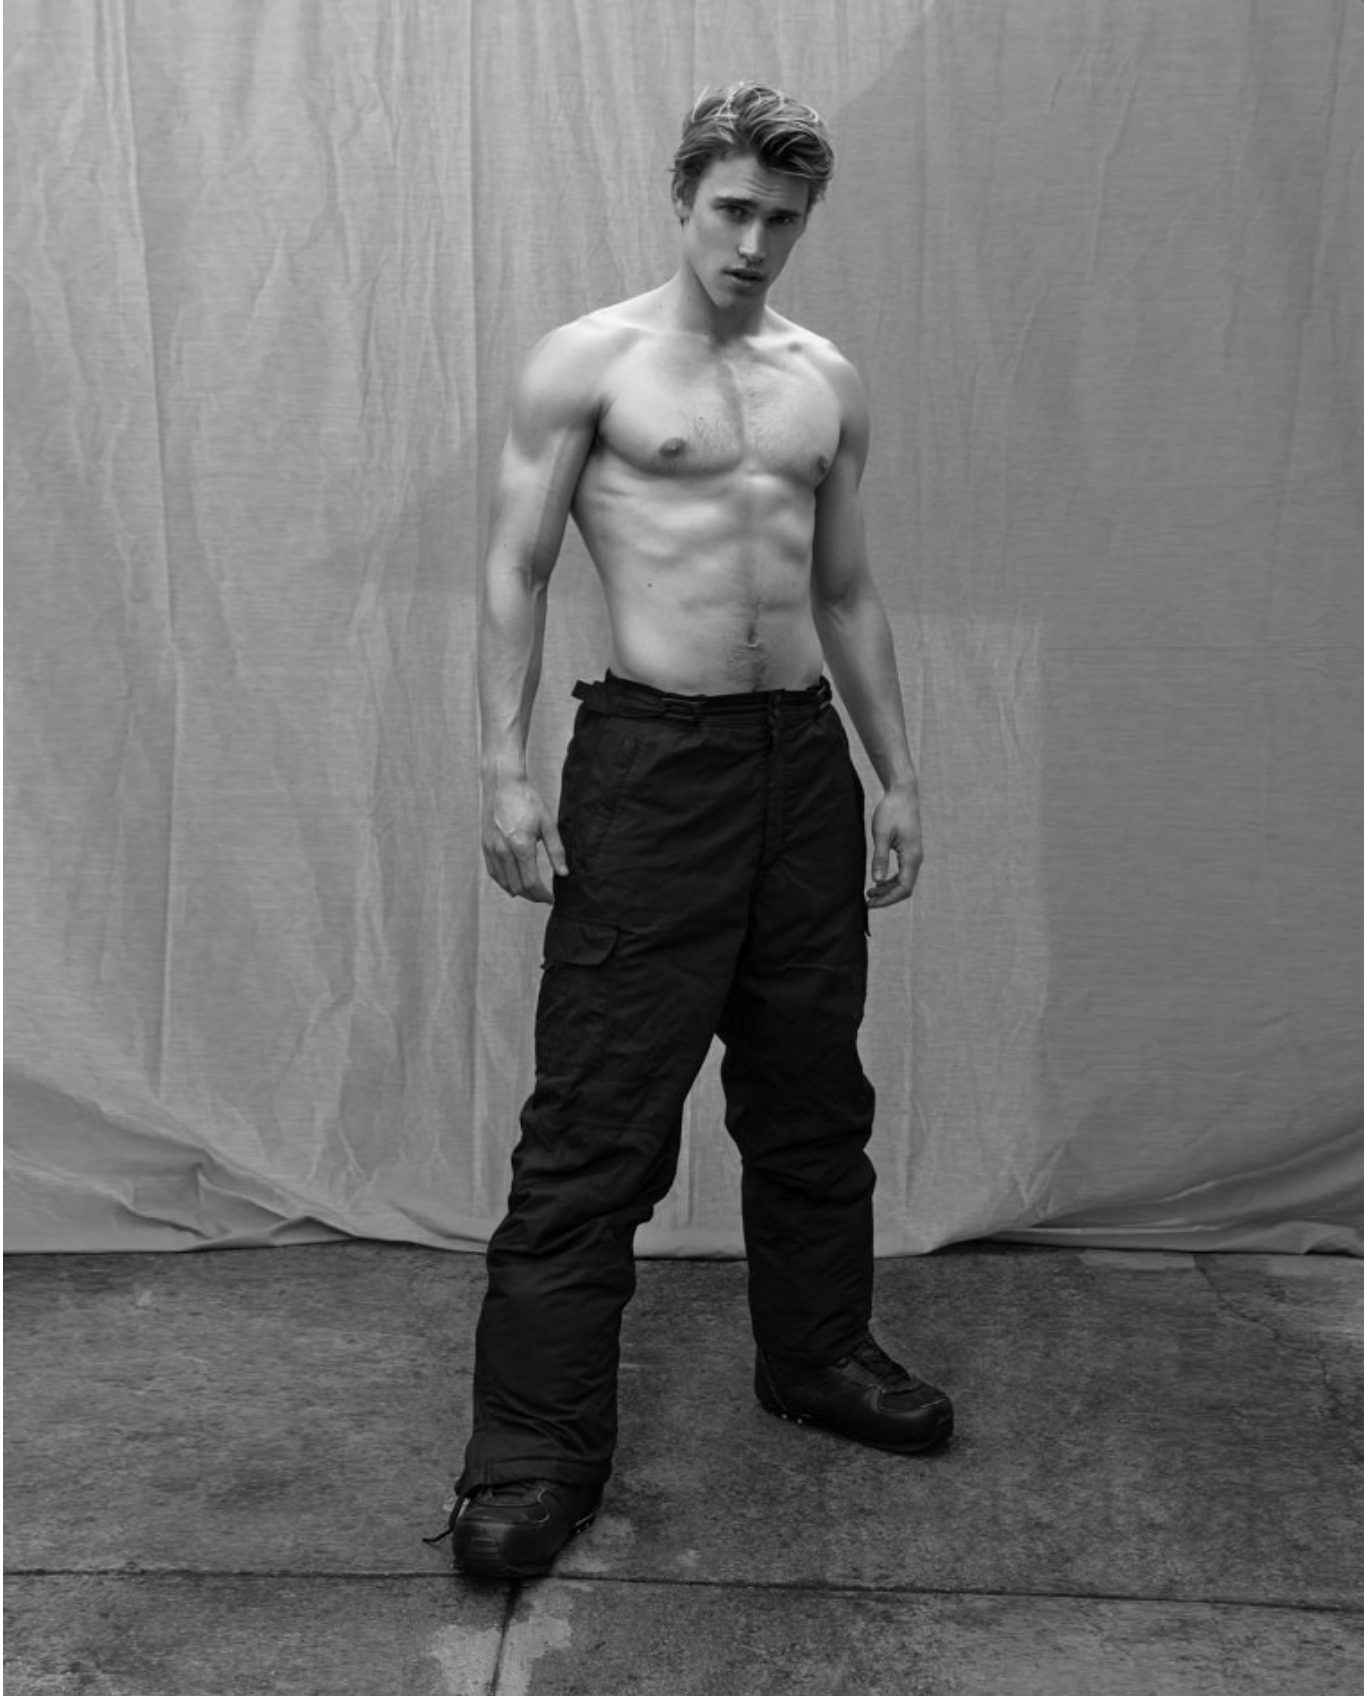

THYME STIDWORTHY

BOSS MODELS

CAPE TOWN

Height: 183cm Chest: 96cm Waist: 76cm Suit: 38 R Shoe: 11 UK Hair: Blonde Eyes: Green