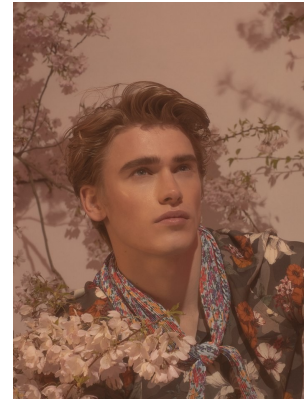

BOSS MODELS

CAPE TOWN

THYME STIDWORTHY

Height: 183cm Chest: 96cm Waist: 76cm Suit: 38 R Shoe: 11 UK Hair: Blonde Eyes: Green

BOSS MODELS

CAPE TOWN

THYME STIDWORTHY

Height: 183cm Chest: 96cm Waist: 76cm Suit: 38 R Shoe: 11 UK Hair: Blonde Eyes: Green