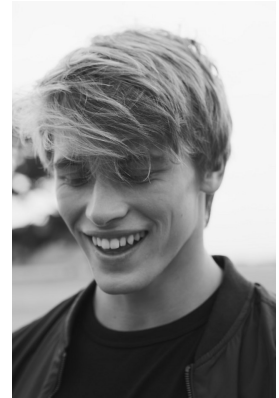

BOSS MODELS

CAPE TOWN

THYME STIDWORTHY

Height: 183cm Chest: 96cm Waist: 76cm Suit: 38 R Shoe: 11 UK Hair: Blonde Eyes: Green

BOSS MODELS

CAPE TOWN

THYME STIDWORTHY

Height: 183cm Chest: 96cm Waist: 76cm Suit: 38 R Shoe: 11 UK Hair: Blonde Eyes: Green