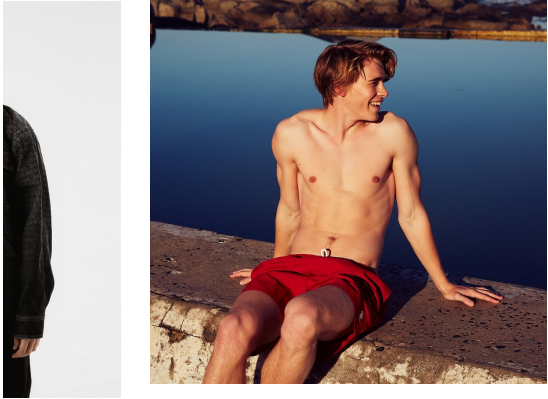

BOSS MODELS

CAPE TOWN

THYME STIDWORTHY

Height: 183cm Chest: 96cm Waist: 76cm Suit: 38 R Shoe: 11 UK Hair: Blonde Eyes: Green

BOSS MODELS

CAPE TOWN

THYME STIDWORTHY

Height: 183cm Chest: 96cm Waist: 76cm Suit: 38 R Shoe: 11 UK Hair: Blonde Eyes: Green