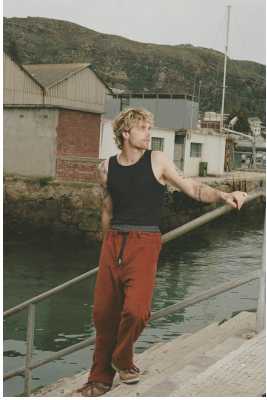

BOSS MODELS

CAPE TOWN

FRANCESCO PARETI

Height: 189cm Chest: 100cm Waist: 81cm Suit: 40 R Shoe: 11 UK Hair: Blonde Eyes: Green

BOSS MODELS

CAPE TOWN

FRANCESCO PARETI

Height: 189cm Chest: 100cm Waist: 81cm Suit: 40 R Shoe: 11 UK Hair: Blonde Eyes: Green