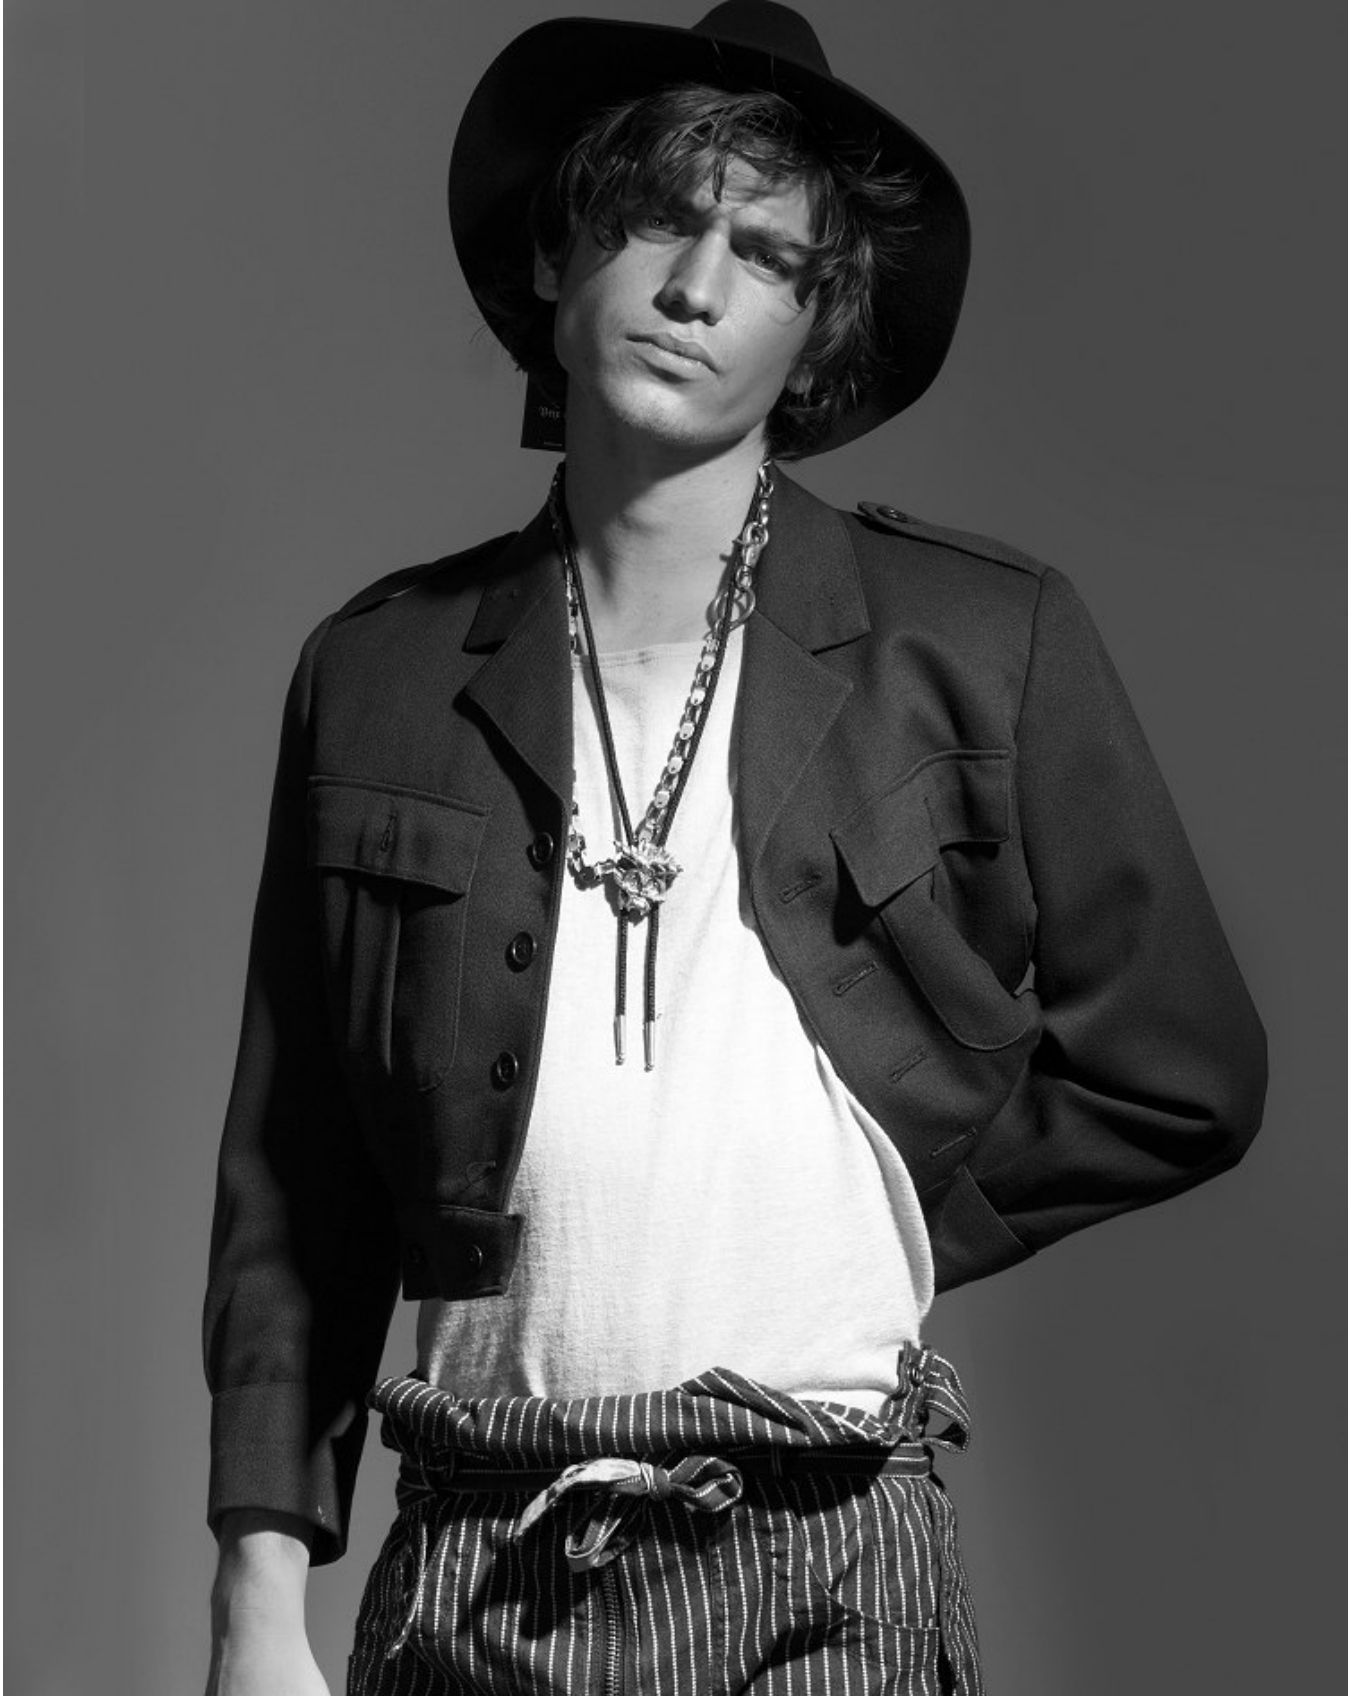

BOSS MODELS

CAPE TOWN

SEAN BLACK

Height: 185cm Chest: 95cm Waist: 78cm Suit: 38 R Shoe: 9 UK Hair: Light Brown Eyes: Green/Grey

BOSS MODELS

CAPE TOWN

SEAN BLACK

Height: 185cm Chest: 95cm Waist: 78cm Suit: 38 R Shoe: 9 UK Hair: Light Brown Eyes: Green/Grey

BOSS MODELS

CAPE TOWN

SEAN BLACK

Height: 185cm Chest: 95cm Waist: 78cm Suit: 38 R Shoe: 9 UK Hair: Light Brown Eyes: Green/Grey

BOSS MODELS

CAPE TOWN

MEN

Shirts and polos in
bright colours,
Brazilian prints and
fine detailing