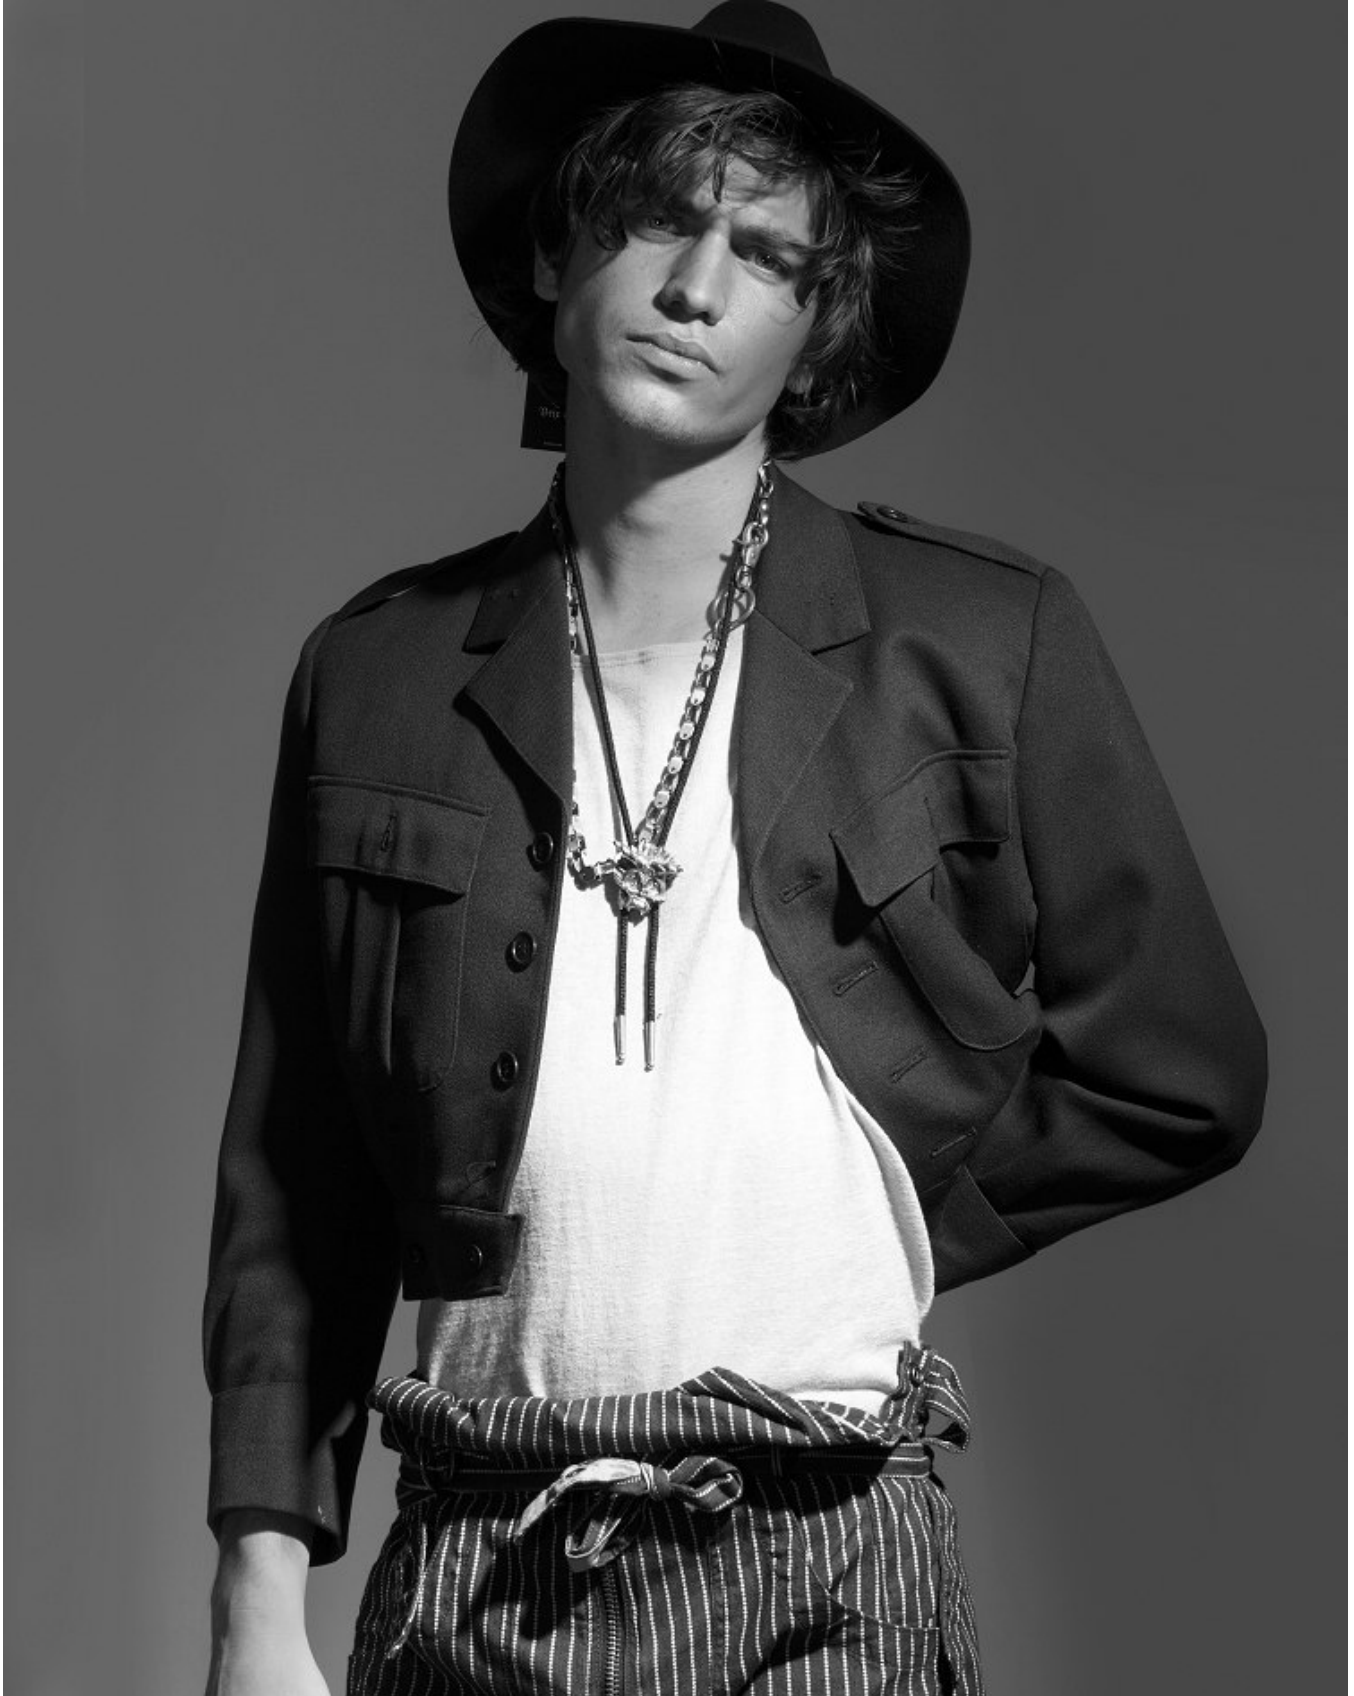

BOSS MODELS

CAPE TOWN

SEAN BLACK

Height: 184cm Chest: 96cm Waist: 82cm Suit: 38 R Shoe: 9 UK Hair: Light Brown Eyes: Green/Grey