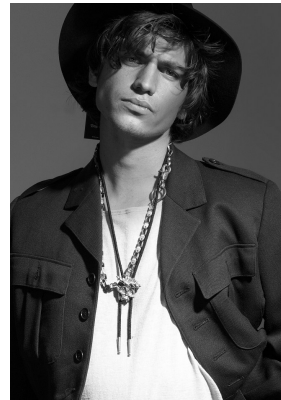

BOSS MODELS

CAPE TOWN

SEAN BLACK

Height: 184cm Chest: 96cm Waist: 82cm Suit: 38 R Shoe: 9 UK Hair: Light Brown Eyes: Green/Grey

BOSS MODELS

CAPE TOWN

SEAN BLACK

Height: 184cm Chest: 96cm Waist: 82cm Suit: 38 R Shoe: 9 UK Hair: Light Brown Eyes: Green/Grey