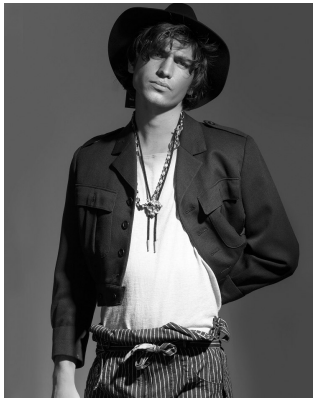

BOSS MODELS

CAPE TOWN

SEAN BLACK

Height: 184cm Chest: 96cm Waist: 82cm Suit: 38 R Shoe: 9 UK Hair: Light Brown Eyes: Green/Grey

BOSS MODELS

CAPE TOWN

SEAN BLACK

Height: 184cm Chest: 96cm Waist: 82cm Suit: 38 R Shoe: 9 UK Hair: Light Brown Eyes: Green/Grey