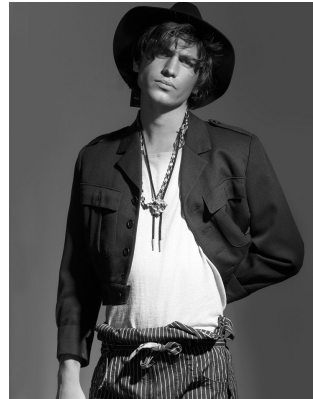

BOSS MODELS

CAPE TOWN

SEAN BLACK

Height: 185cm Chest: 95cm Waist: 78cm Suit: 38 R Shoe: 9 UK Hair: Light Brown Eyes: Green/Grey

BOSS MODELS

CAPE TOWN

SEAN BLACK

Height: 185cm Chest: 95cm Waist: 78cm Suit: 38 R Shoe: 9 UK Hair: Light Brown Eyes: Green/Grey