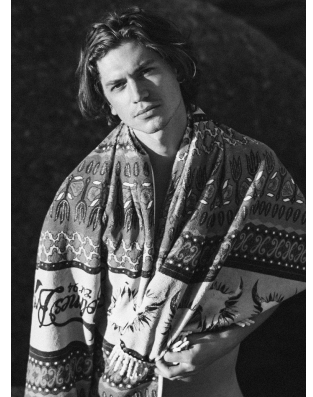

BOSS MODELS

CAPE TOWN

SEAN BLACK

Height: 184cm Chest: 96cm Waist: 82cm Suit: 38 R Shoe: 9 UK Hair: Light Brown Eyes: Green/Grey

BOSS MODELS

CAPE TOWN

SEAN BLACK

Height: 184cm Chest: 96cm Waist: 82cm Suit: 38 R Shoe: 9 UK Hair: Light Brown Eyes: Green/Grey