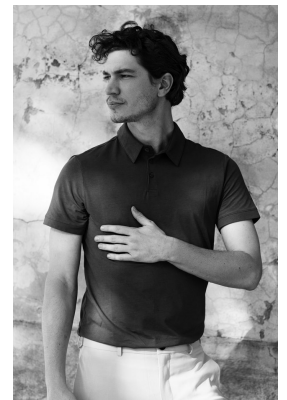

BOSS MODELS

CAPE TOWN

SEAN BLACK

Height: 185cm Chest: 95cm Waist: 78cm Suit: 38 R Shoe: 9 UK Hair: Light Brown Eyes: Green/Grey

BOSS MODELS

CAPE TOWN

SEAN BLACK

Height: 185cm Chest: 95cm Waist: 78cm Suit: 38 R Shoe: 9 UK Hair: Light Brown Eyes: Green/Grey