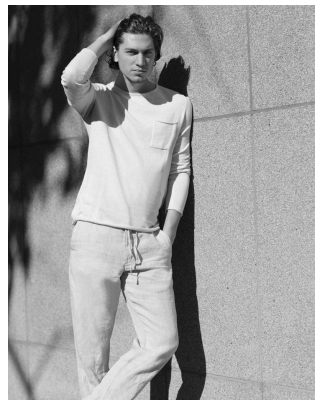

BOSS MODELS

CAPE TOWN

SEAN BLACK

Height: 185cm Chest: 95cm Waist: 78cm Suit: 38 R Shoe: 9 UK Hair: Light Brown Eyes: Green/Grey

BOSS MODELS

CAPE TOWN

SEAN BLACK

Height: 185cm Chest: 95cm Waist: 78cm Suit: 38 R Shoe: 9 UK Hair: Light Brown Eyes: Green/Grey