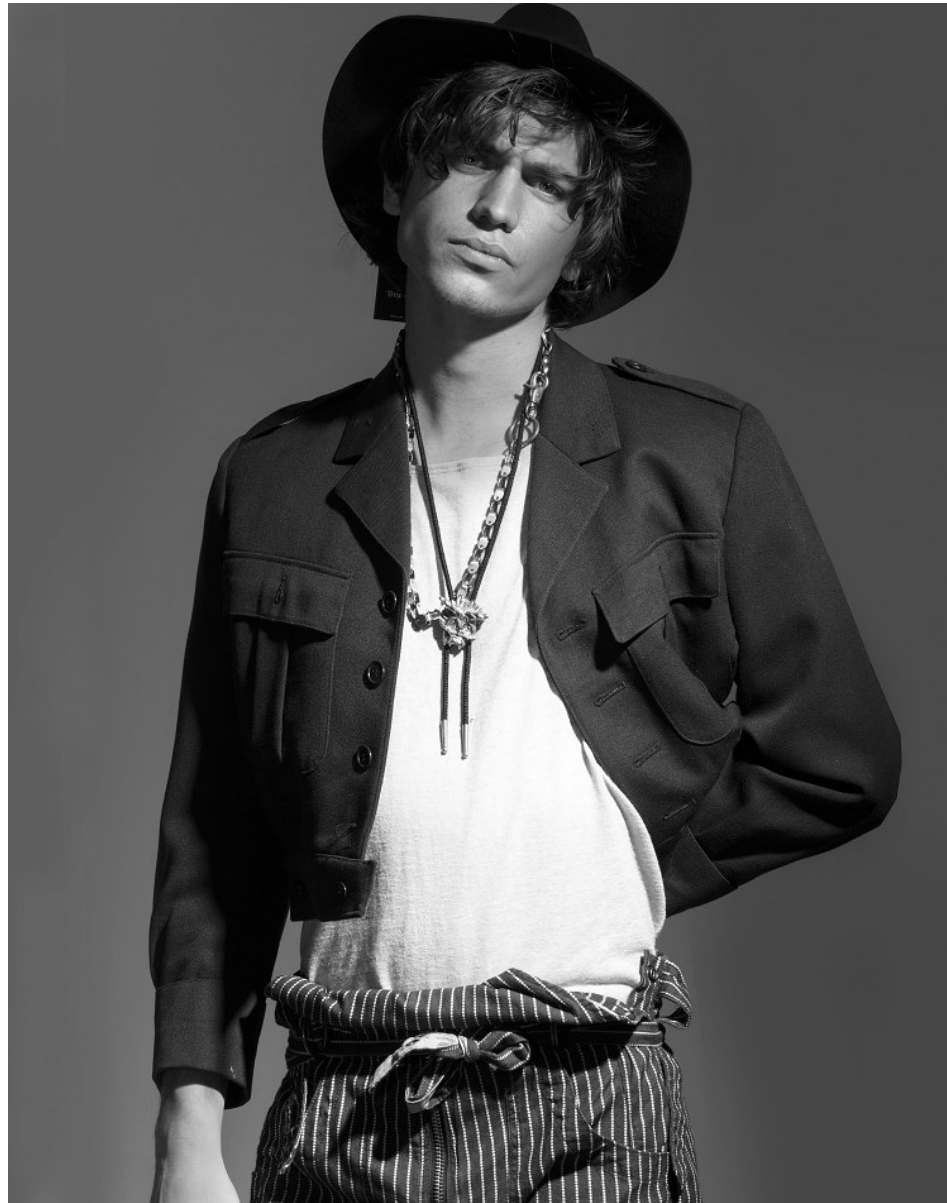

BOSS MODELS

CAPE TOWN

SEAN BLACK

Height: 185cm Chest: 95cm Waist: 78cm Suit: 38 R Shoe: 9 UK Hair: Light Brown Eyes: Green/Grey

BOSS MODELS

CAPE TOWN

SEAN BLACK

Height: 185cm Chest: 95cm Waist: 78cm Suit: 38 R Shoe: 9 UK Hair: Light Brown Eyes: Green/Grey

BOSS MODELS

CAPE TOWN

MEN

Shirts and polos in
bright colours,
Brazilian prints and
fine detailing

SEAN BLACK

Height: 185cm Chest: 95cm Waist: 78cm Suit: 38 R Shoe: 9 UK Hair: Light Brown Eyes: Green/Grey

BOSS MODELS