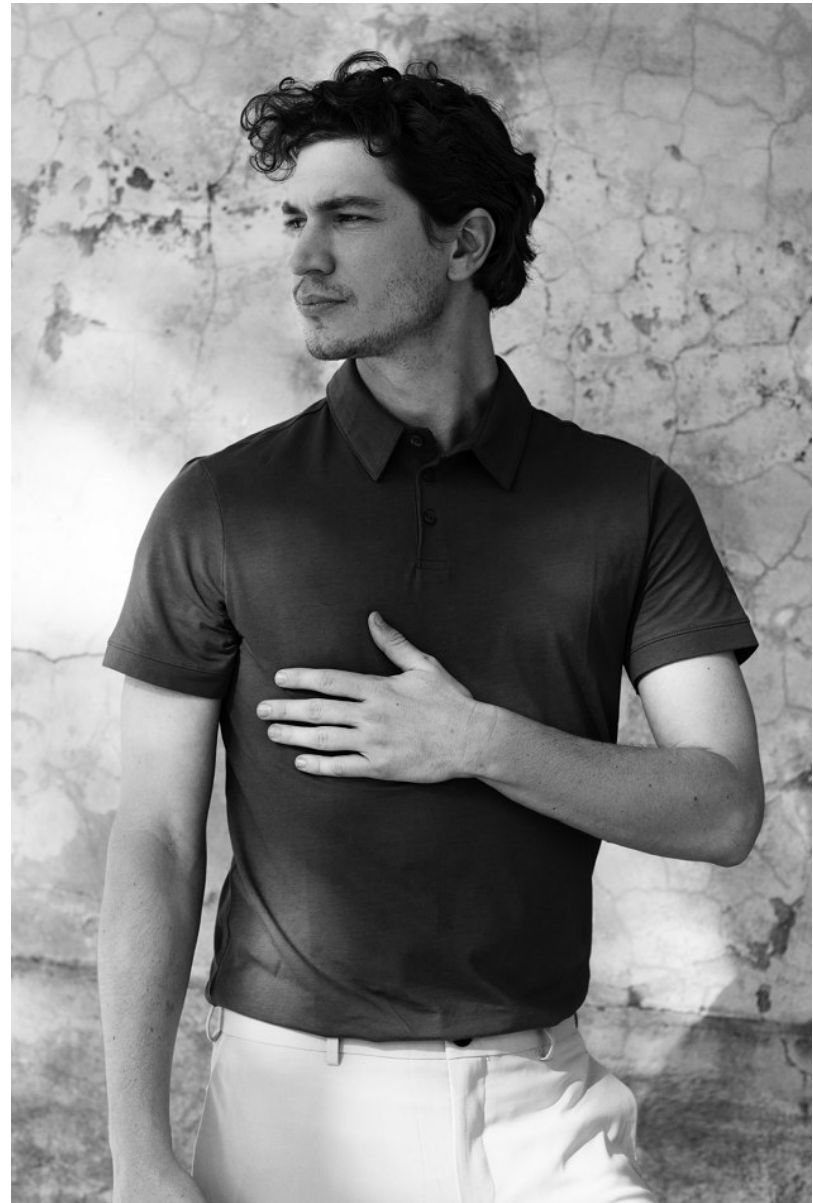

BOSS MODELS

CAPE TOWN

Height: 185cm Chest: 95cm Waist: 78cm Suit: 38 R Shoe: 9 UK Hair: Light Brown Eyes: Green/Grey