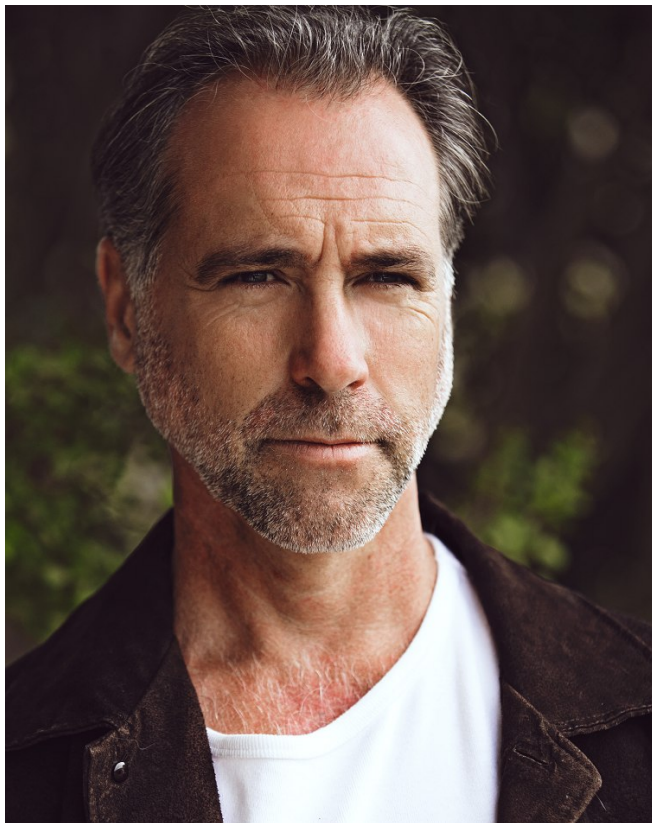

# BOSS MODELS

CAPE TOWN

**FRASER GREGG**

Height: 190cm Chest: 112cm Waist: 92cm Suit: 44 L Shoe: 11 UK Hair: Salt and Pepper Eyes: Blue