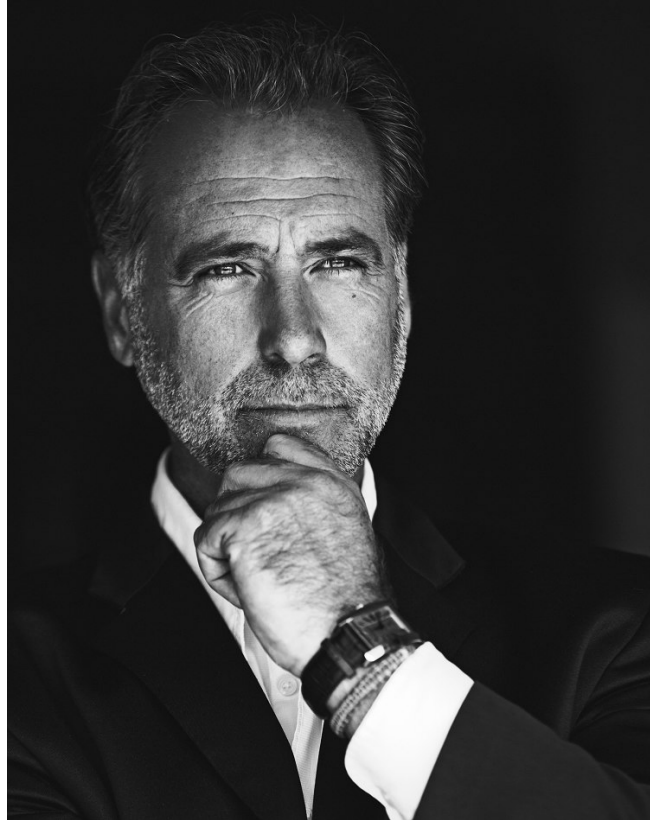

# BOSS MODELS

CAPE TOWN

**FRASER GREGG**

Height: 190cm Chest: 112cm Waist: 92cm Suit: 44 L Shoe: 11 UK Hair: Salt and Pepper Eyes: Blue