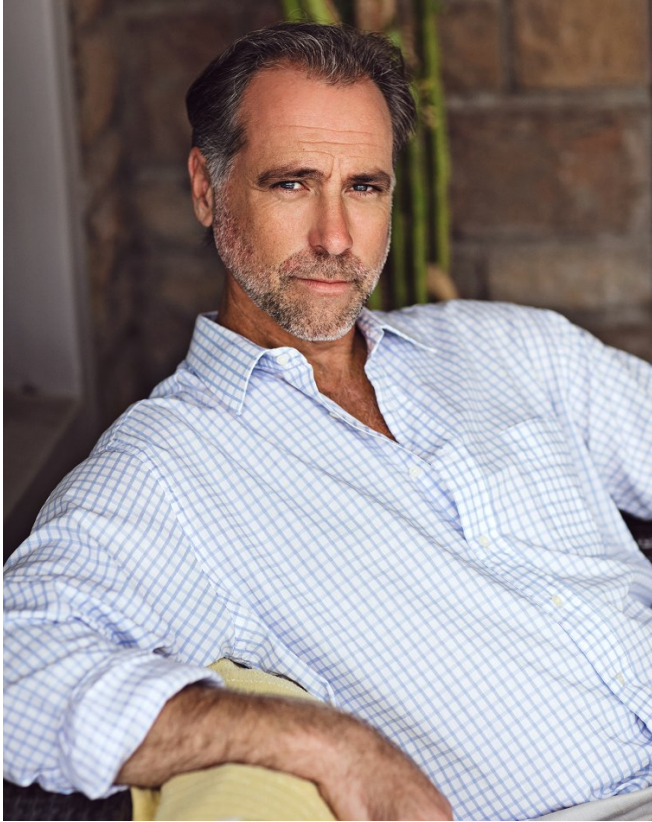

# BOSS MODELS

CAPE TOWN

**FRASER GREGG**

Height: 190cm Chest: 112cm Waist: 92cm Suit: 44 L Shoe: 11 UK Hair: Salt and Pepper Eyes: Blue