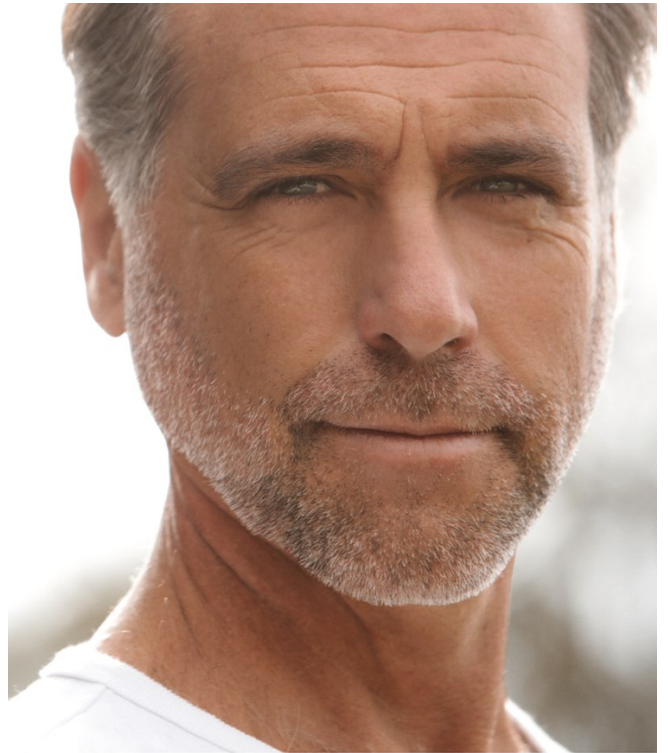

# BOSS MODELS

CAPE TOWN

**FRASER GREGG**

Height: 190cm Chest: 112cm Waist: 92cm Suit: 44 L Shoe: 11 UK Hair: Salt and Pepper Eyes: Blue