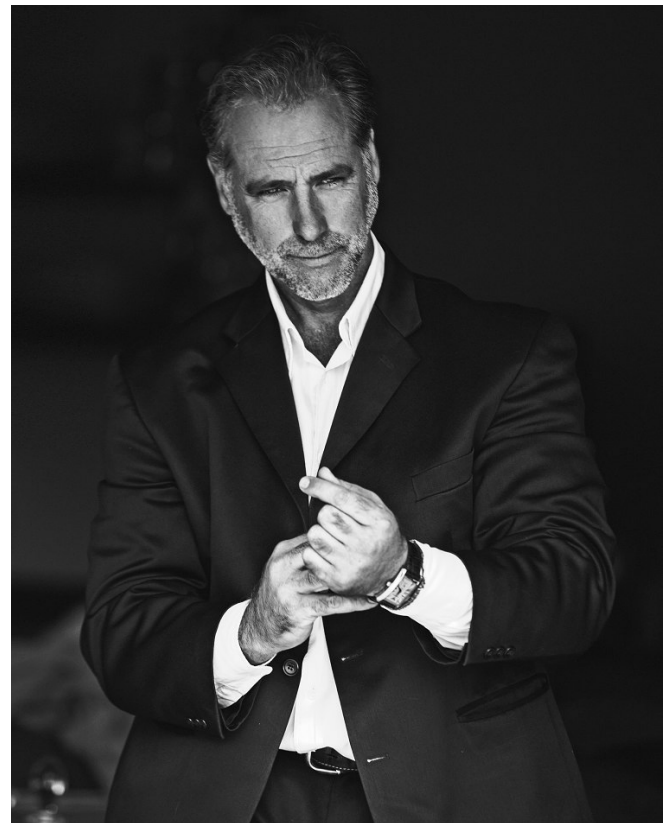

# BOSS MODELS

CAPE TOWN

**FRASER GREGG**

Height: 190cm Chest: 112cm Waist: 92cm Suit: 44 L Shoe: 11 UK Hair: Salt and Pepper Eyes: Blue