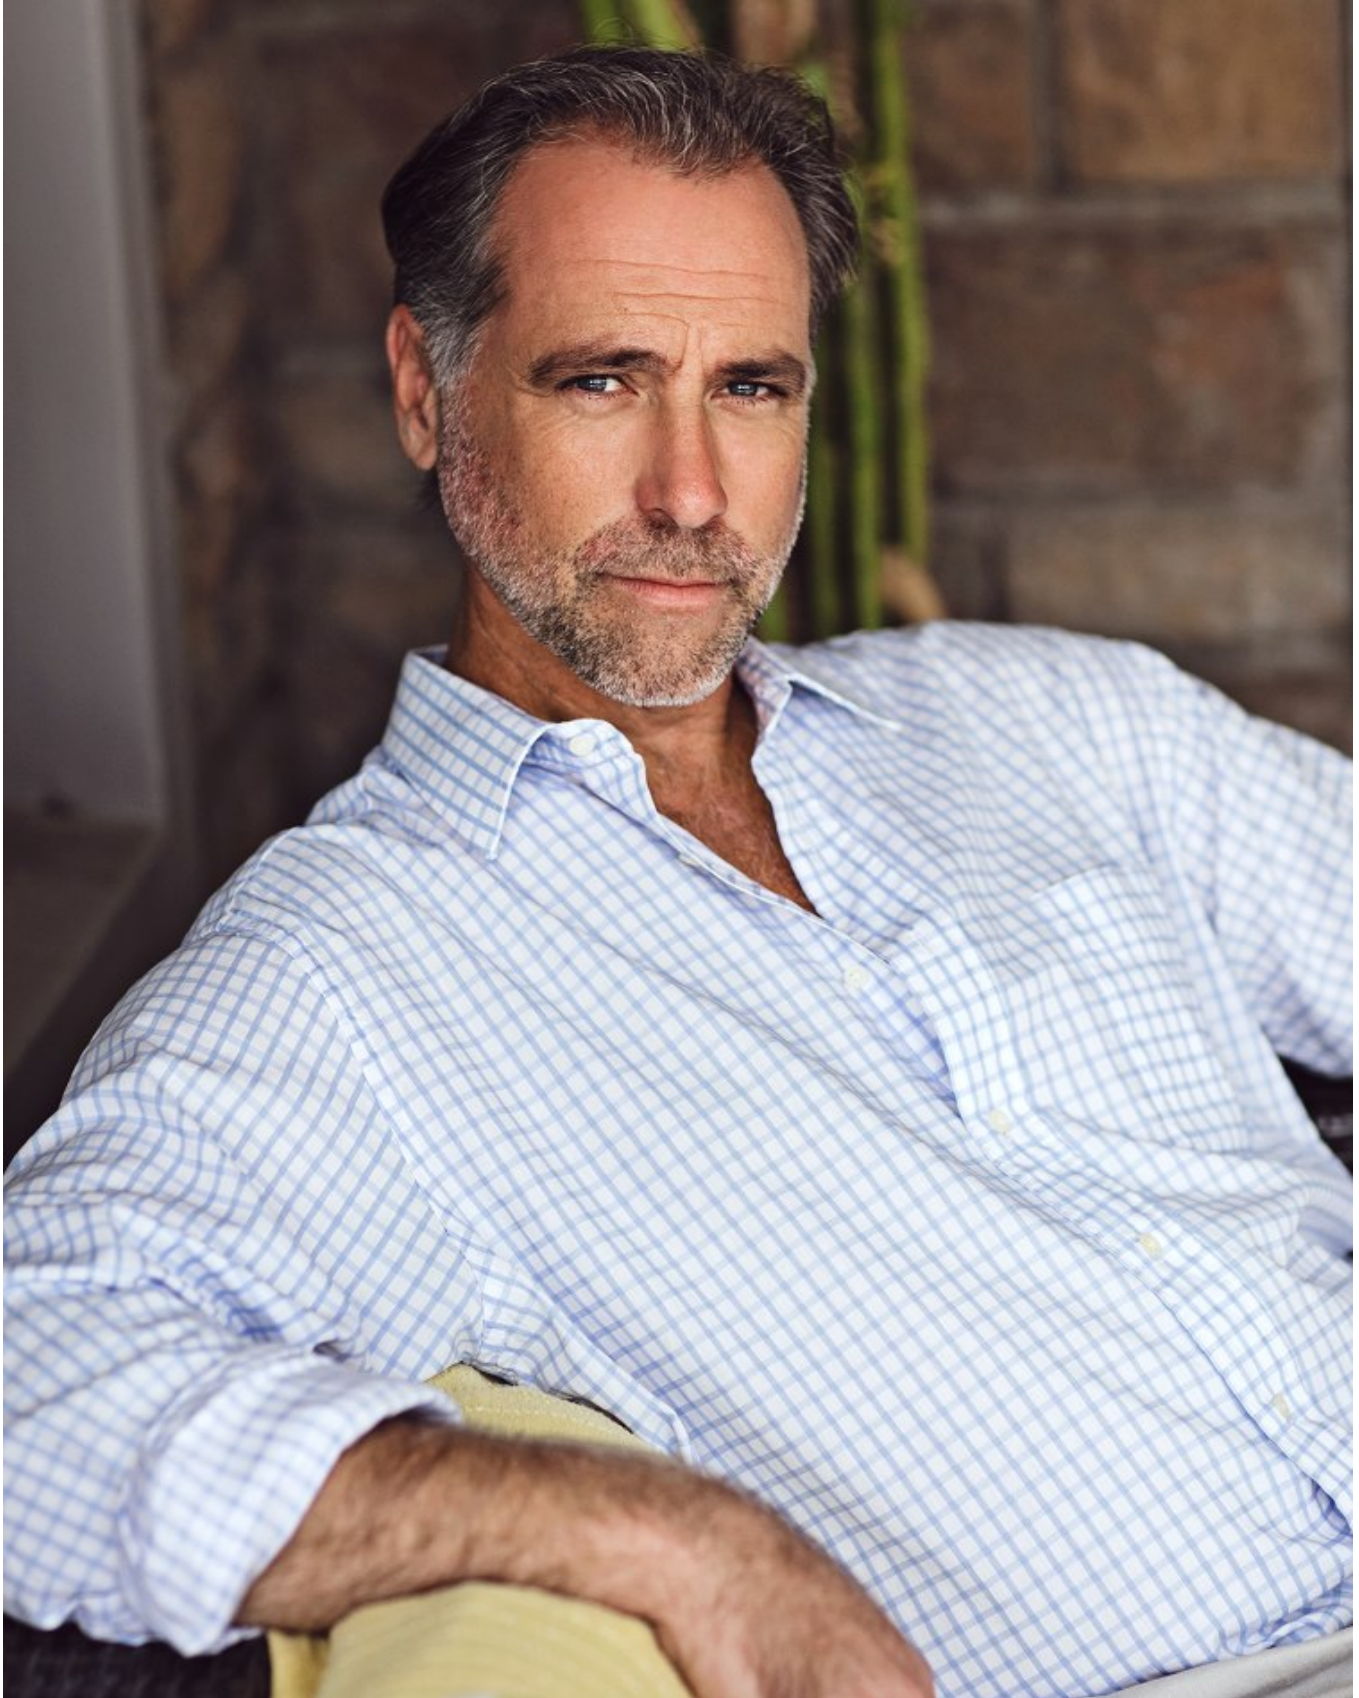

# BOSS MODELS

CAPE TOWN

FRASER GREGG

Height: 190cm Chest: 112cm Waist: 92cm Suit: 44 L Shoe: 11 UK Hair: Salt and Pepper Eyes: Blue

# BOSS MODELS

CAPE TOWN

**FRASER GREGG**

Height: 190cm Chest: 112cm Waist: 92cm Suit: 44 L Shoe: 11 UK Hair: Salt and Pepper Eyes: Blue