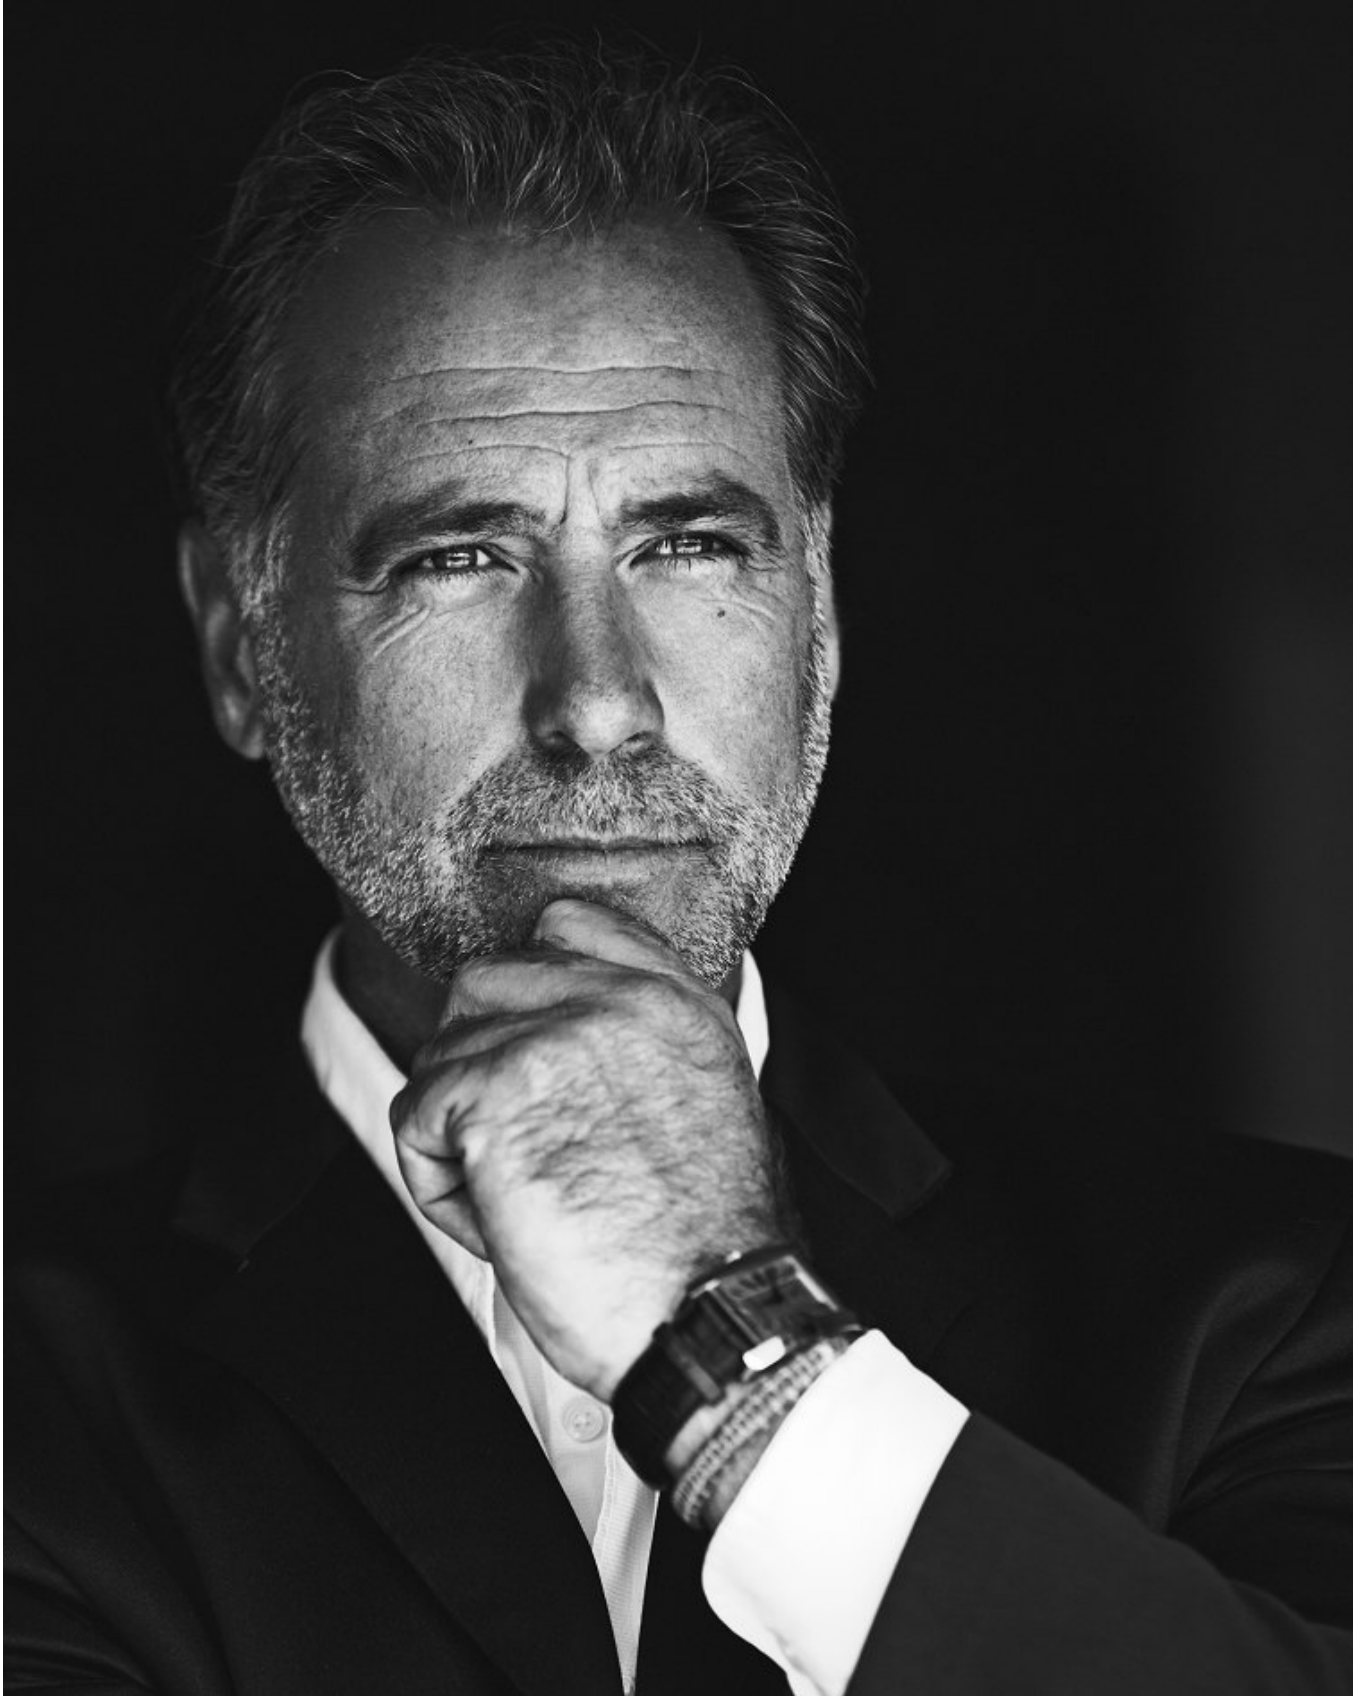

# BOSS MODELS

CAPE TOWN

FRASER GREGG

Height: 190cm Chest: 112cm Waist: 92cm Suit: 44 L Shoe: 11 UK Hair: Salt and Pepper Eyes: Blue

# BOSS MODELS

CAPE TOWN

**FRASER GREGG**

Height: 190cm Chest: 112cm Waist: 92cm Suit: 44 L Shoe: 11 UK Hair: Salt and Pepper Eyes: Blue