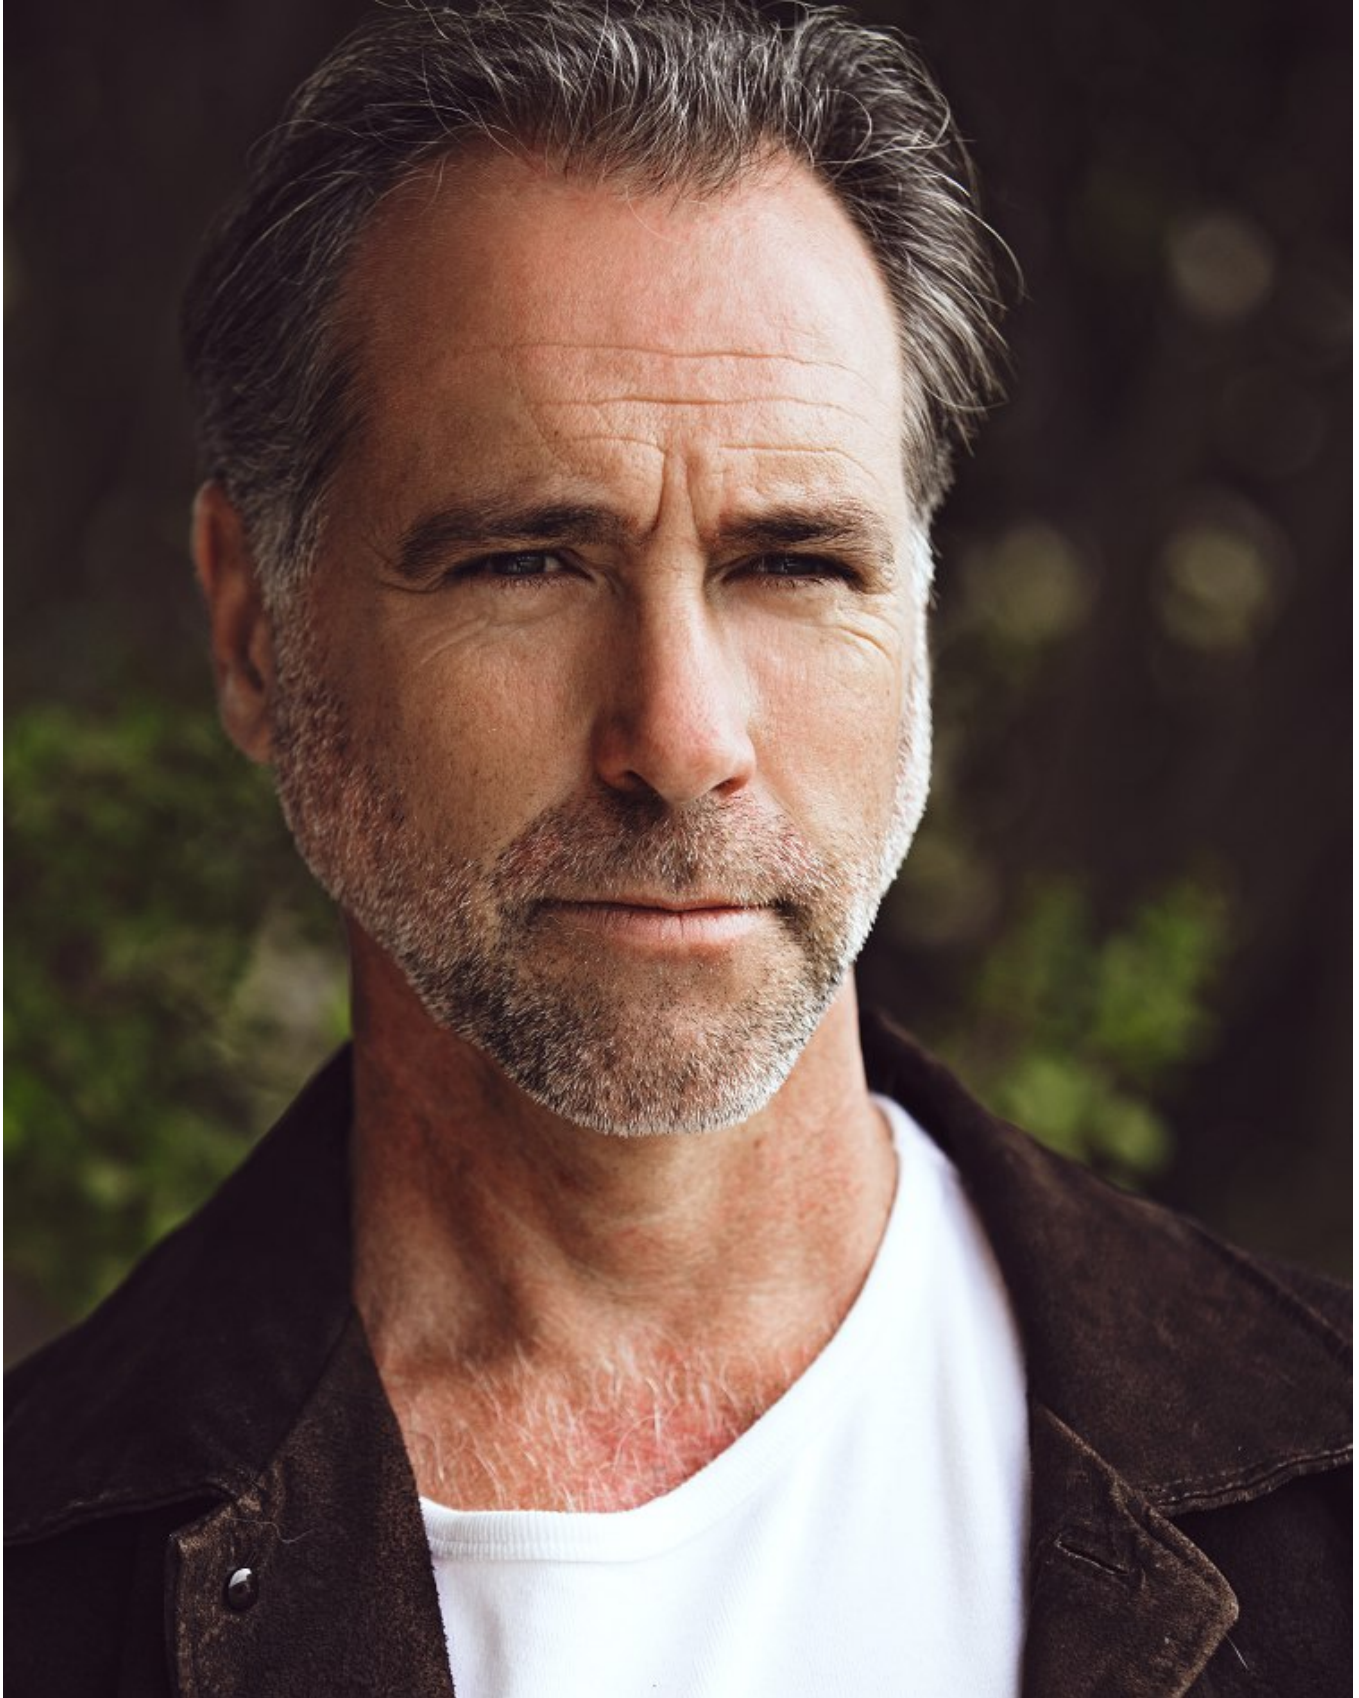

# BOSS MODELS

CAPE TOWN

FRASER GREGG

Height: 190cm Chest: 112cm Waist: 92cm Suit: 44 L Shoe: 11 UK Hair: Salt and Pepper Eyes: Blue