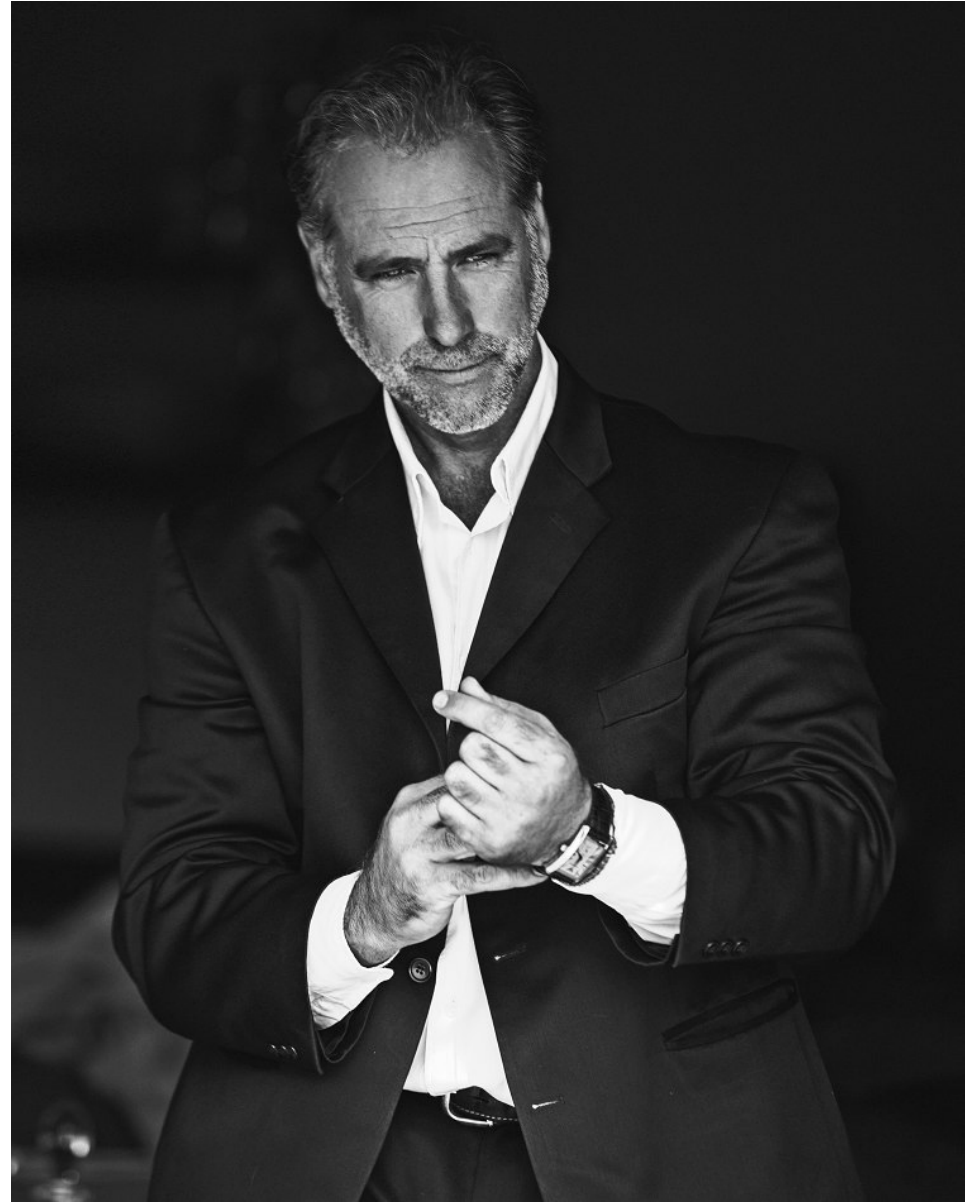

BOSS MODELS

CAPE TOWN

FRASER GREGG

Height: 190cm Chest: 112cm Waist: 92cm Suit: 44 L Shoe: 11 UK Hair: Salt and Pepper Eyes: Blue

BOSS MODELS

CAPE TOWN

FRASER GREGG

Height: 190cm Chest: 112cm Waist: 92cm Suit: 44 L Shoe: 11 UK Hair: Salt and Pepper Eyes: Blue