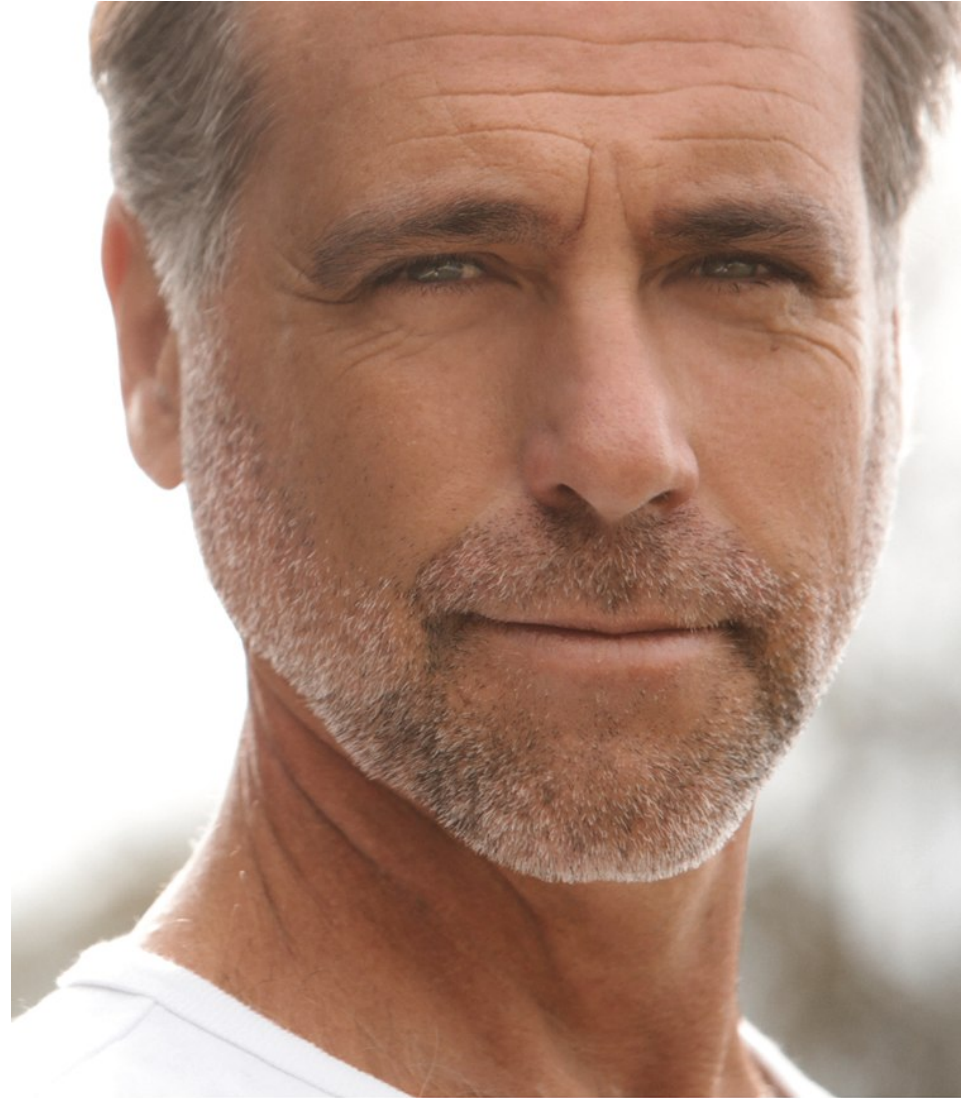

BOSS MODELS

CAPE TOWN

FRASER GREGG

Height: 190cm Chest: 112cm Waist: 92cm Suit: 44 L Shoe: 11 UK Hair: Salt and Pepper Eyes: Blue

BOSS MODELS

CAPE TOWN

FRASER GREGG

Height: 190cm Chest: 112cm Waist: 92cm Suit: 44 L Shoe: 11 UK Hair: Salt and Pepper Eyes: Blue