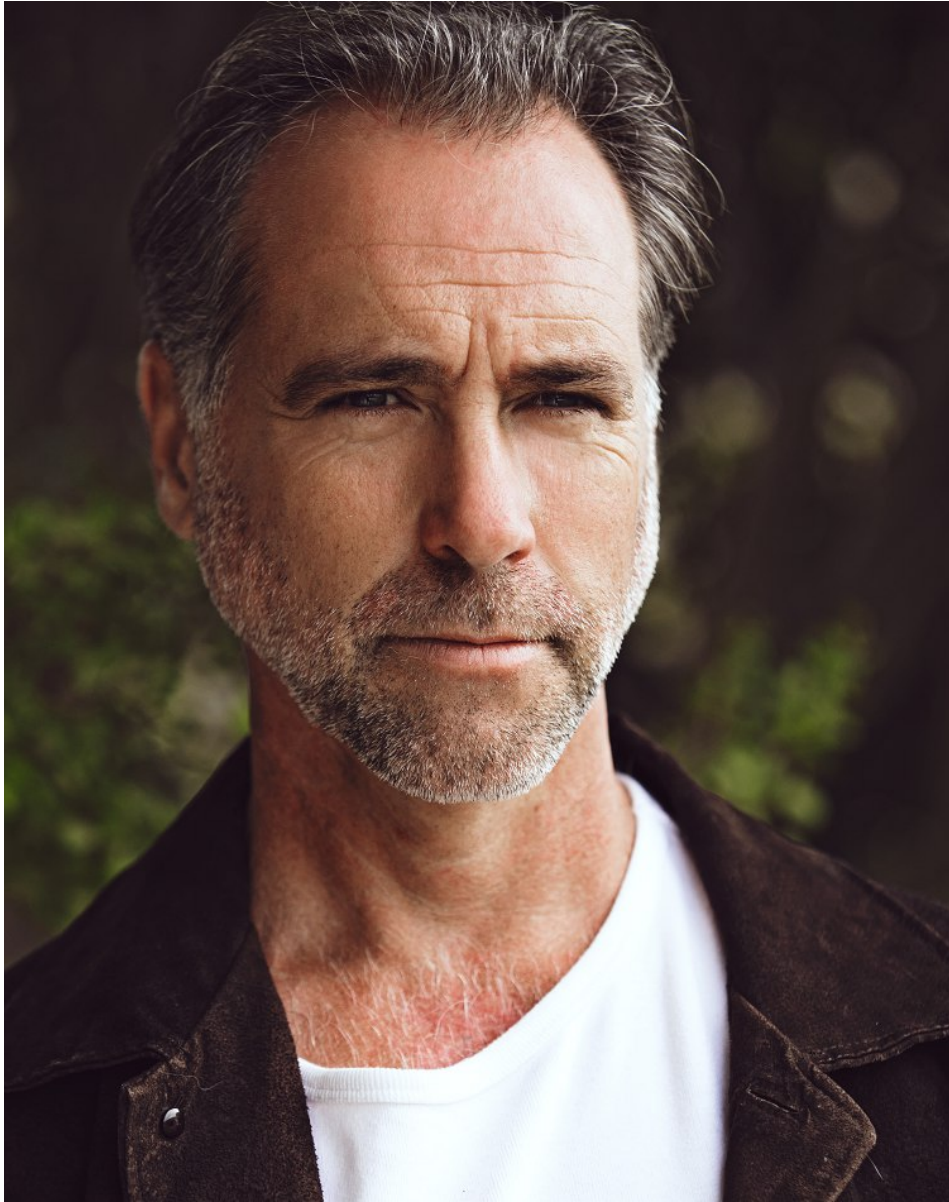

BOSS MODELS

CAPE TOWN

FRASER GREGG

Height: 190cm Chest: 112cm Waist: 92cm Suit: 44 L Shoe: 11 UK Hair: Salt and Pepper Eyes: Blue

BOSS MODELS

CAPE TOWN

FRASER GREGG

Height: 190cm Chest: 112cm Waist: 92cm Suit: 44 L Shoe: 11 UK Hair: Salt and Pepper Eyes: Blue