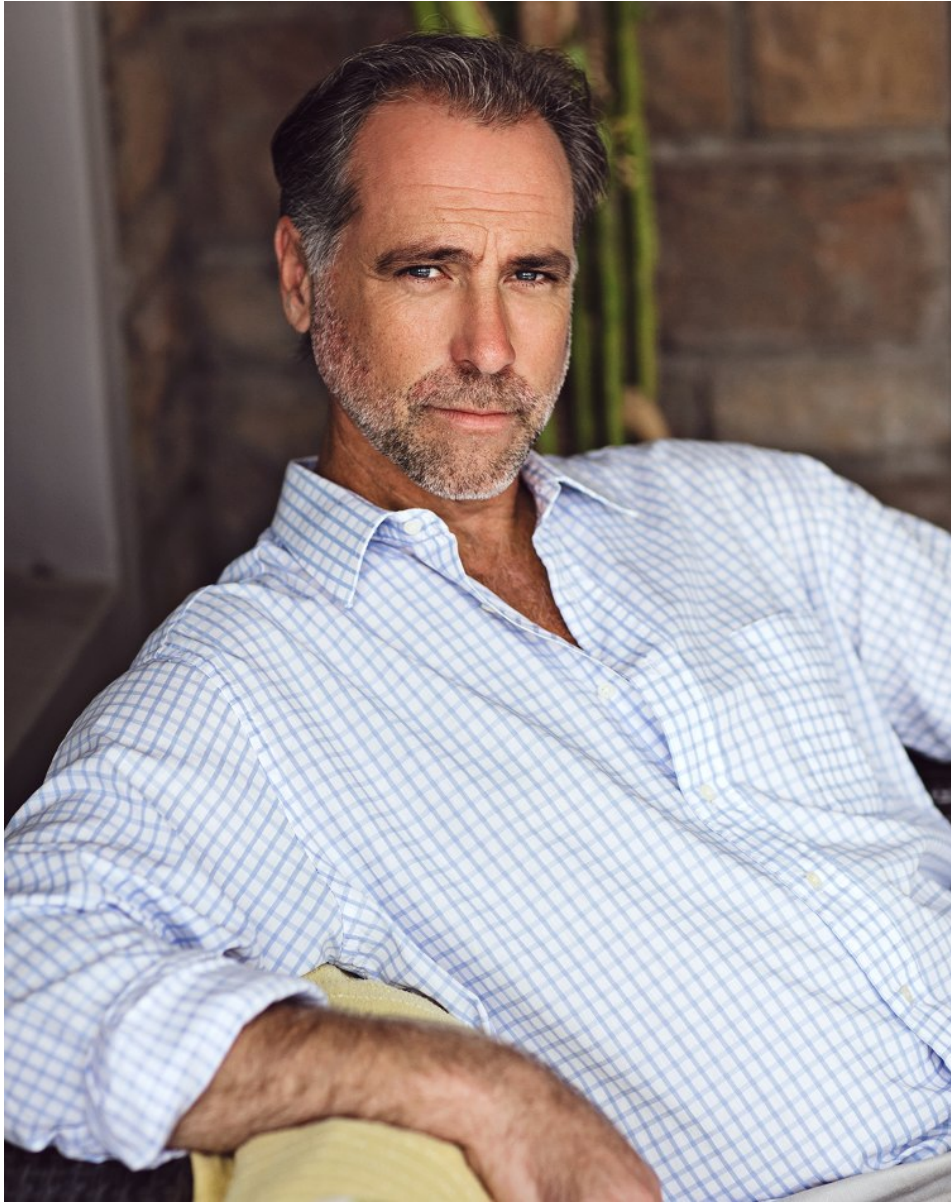

BOSS MODELS

CAPE TOWN

FRASER GREGG

Height: 190cm Chest: 112cm Waist: 92cm Suit: 44 L Shoe: 11 UK Hair: Salt and Pepper Eyes: Blue

BOSS MODELS

CAPE TOWN

FRASER GREGG

Height: 190cm Chest: 112cm Waist: 92cm Suit: 44 L Shoe: 11 UK Hair: Salt and Pepper Eyes: Blue