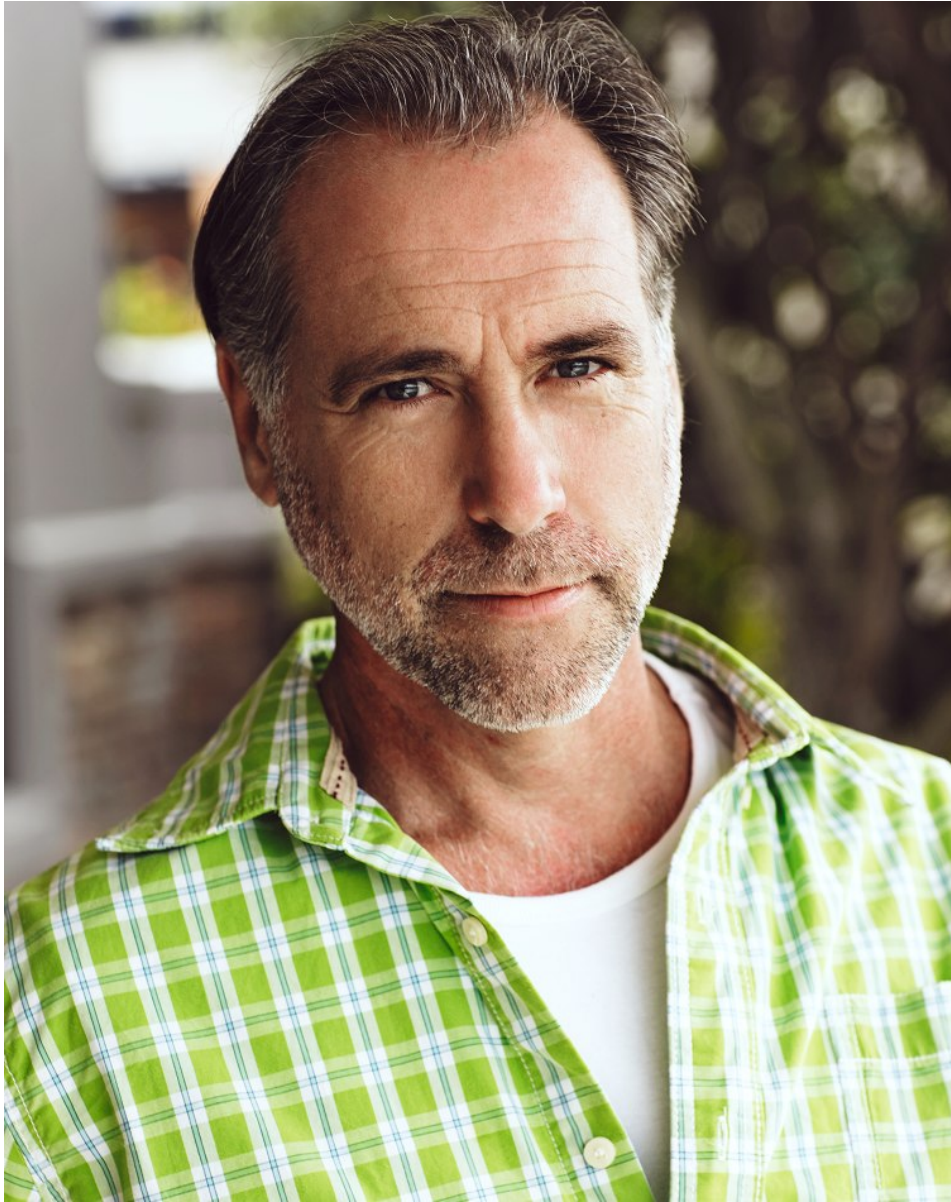

BOSS MODELS

CAPE TOWN

FRASER GREGG

Height: 190cm Chest: 112cm Waist: 92cm Suit: 44 L Shoe: 11 UK Hair: Salt and Pepper Eyes: Blue

BOSS MODELS

CAPE TOWN

FRASER GREGG

Height: 190cm Chest: 112cm Waist: 92cm Suit: 44 L Shoe: 11 UK Hair: Salt and Pepper Eyes: Blue