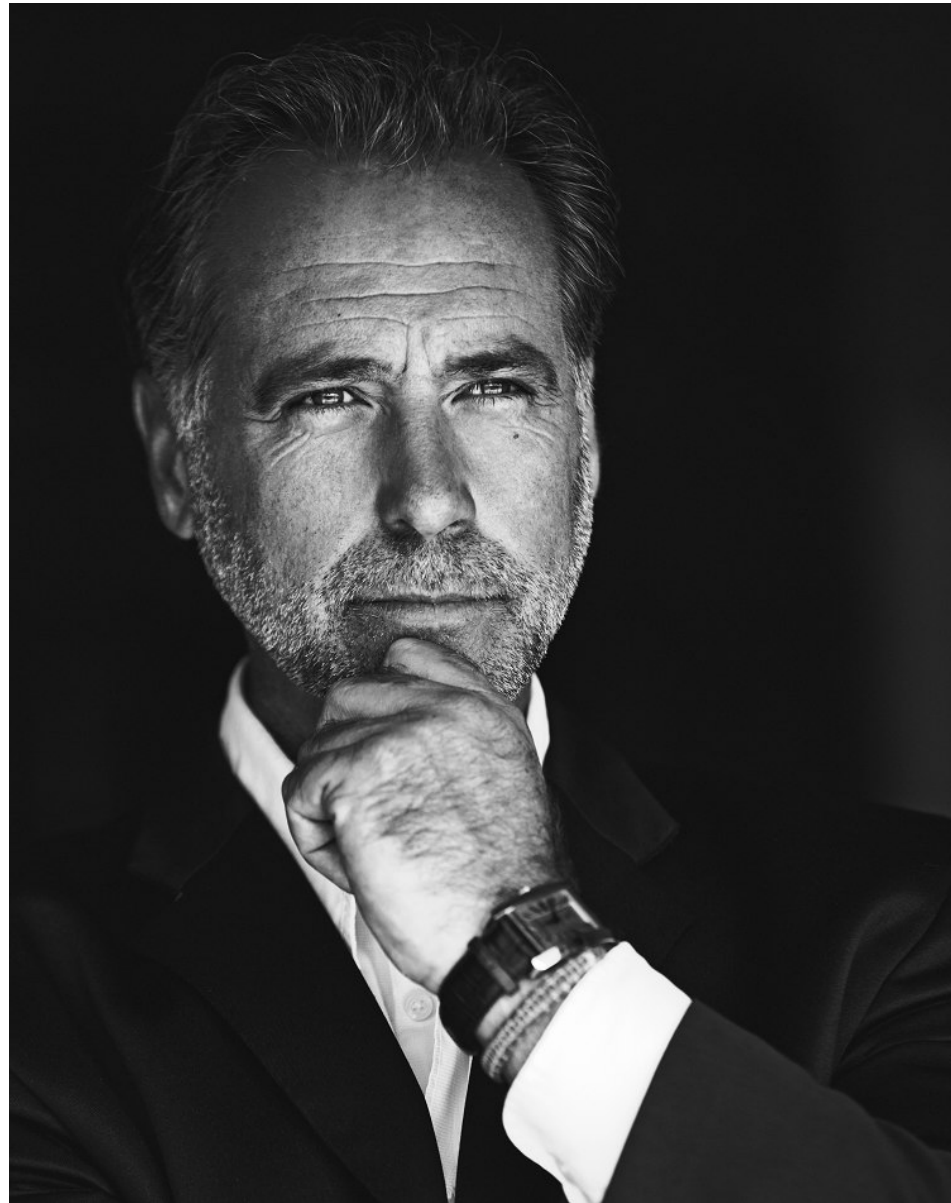

BOSS MODELS

CAPE TOWN

FRASER GREGG

Height: 190cm Chest: 112cm Waist: 92cm Suit: 44 L Shoe: 11 UK Hair: Salt and Pepper Eyes: Blue

BOSS MODELS

CAPE TOWN

FRASER GREGG

Height: 190cm Chest: 112cm Waist: 92cm Suit: 44 L Shoe: 11 UK Hair: Salt and Pepper Eyes: Blue