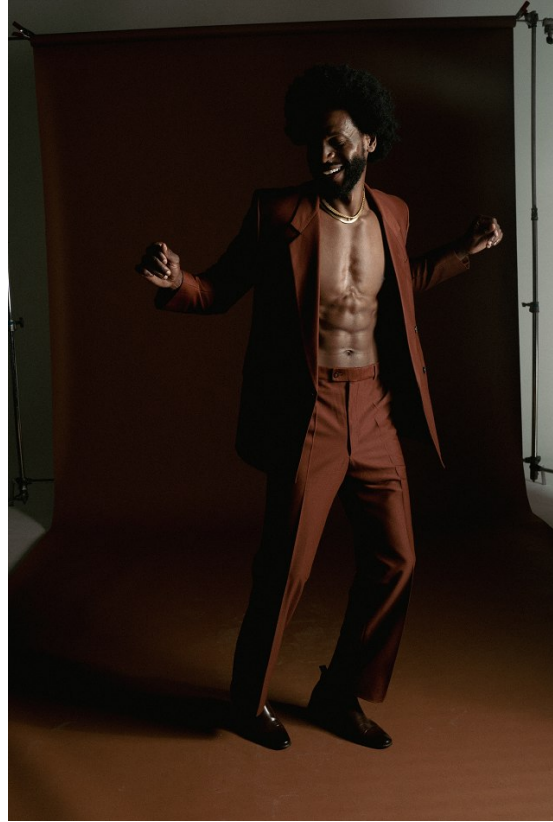

BOSS MODELS

CAPE TOWN

ALINO KATOMBE

Height: 185cm Chest: 93cm Waist: 77cm Suit: 40 R Shoe: 10 UK Hair: Black Eyes: Brown

BOSS MODELS

CAPE TOWN

ALINO KATOMBE

Height: 185cm Chest: 93cm Waist: 77cm Suit: 40 R Shoe: 10 UK Hair: Black Eyes: Brown