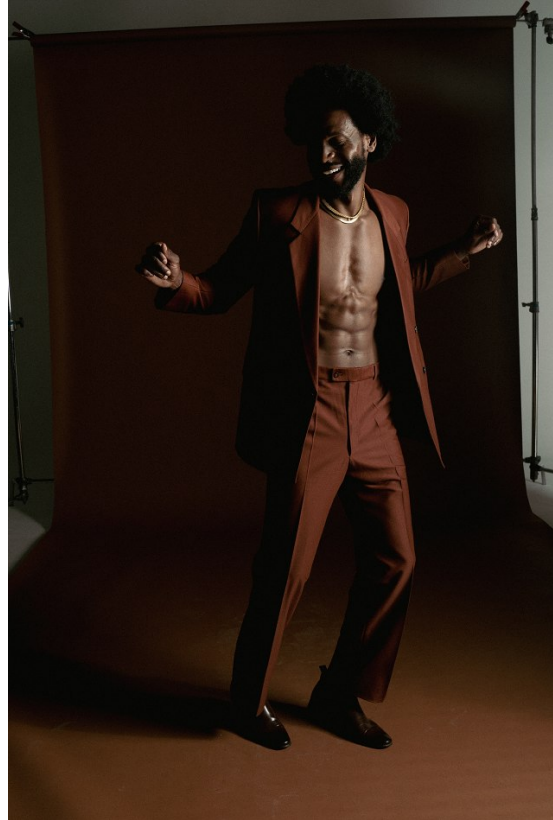

# BOSS MODELS

CAPE TOWN

ALINO KATOMBE

Height: 185cm Chest: 93cm Waist: 77cm Suit: 40 R Shoe: 10 UK Hair: Black Eyes: Brown