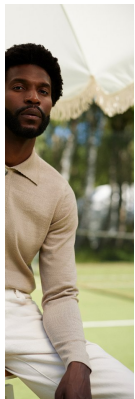

BOSS MODELS

CAPE TOWN

ALINO KATOMBE

Height: 185cm Chest: 93cm Waist: 77cm Suit: 40 R Shoe: 10 UK Hair: Black Eyes: Brown

BOSS MODELS

CAPE TOWN

ALINO KATOMBE

Height: 185cm Chest: 93cm Waist: 77cm Suit: 40 R Shoe: 10 UK Hair: Black Eyes: Brown

BOSS MODELS

CAPE TOWN

ALINO KATOMBE

Height: 185cm Chest: 93cm Waist: 77cm Suit: 40 R Shoe: 10 UK Hair: Black Eyes: Brown