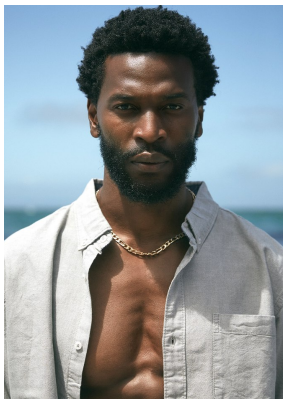

BOSS MODELS

CAPE TOWN

ALINO KATOMBE

Height: 185cm Chest: 93cm Waist: 77cm Suit: 40 R Shoe: 10 UK Hair: Black Eyes: Brown

BOSS MODELS

CAPE TOWN

ALINO KATOMBE

Height: 185cm Chest: 93cm Waist: 77cm Suit: 40 R Shoe: 10 UK Hair: Black Eyes: Brown

BOSS MODELS

CAPE TOWN

ALINO KATOMBE

Height: 185cm Chest: 93cm Waist: 77cm Suit: 40 R Shoe: 10 UK Hair: Black Eyes: Brown