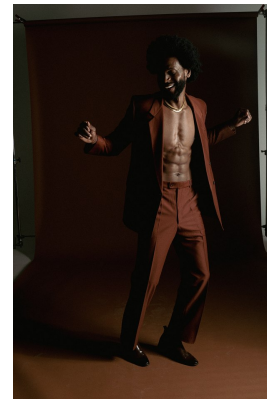

BOSS MODELS

CAPE TOWN

ALINO KATOMBE

Height: 185cm Chest: 93cm Waist: 77cm Suit: 40 R Shoe: 10 UK Hair: Black Eyes: Brown

BOSS MODELS

CAPE TOWN

ALINO KATOMBE

Height: 185cm Chest: 93cm Waist: 77cm Suit: 40 R Shoe: 10 UK Hair: Black Eyes: Brown

BOSS MODELS

CAPE TOWN

ALINO KATOMBE

Height: 185cm Chest: 93cm Waist: 77cm Suit: 40 R Shoe: 10 UK Hair: Black Eyes: Brown