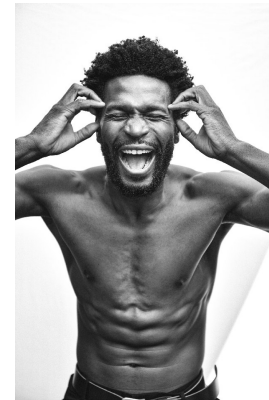

BOSS MODELS

CAPE TOWN

ALINO KATOMBE

Height: 185cm Chest: 93cm Waist: 77cm Suit: 40 R Shoe: 10 UK Hair: Black Eyes: Brown

BOSS MODELS

CAPE TOWN

ALINO KATOMBE

Height: 185cm Chest: 93cm Waist: 77cm Suit: 40 R Shoe: 10 UK Hair: Black Eyes: Brown

BOSS MODELS

CAPE TOWN

ALINO KATOMBE

Height: 185cm Chest: 93cm Waist: 77cm Suit: 40 R Shoe: 10 UK Hair: Black Eyes: Brown