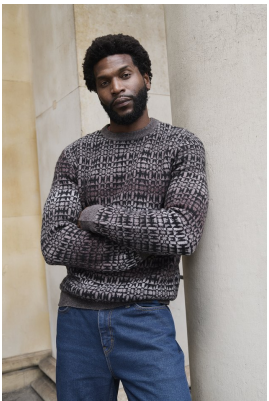

BOSS MODELS

CAPE TOWN

ALINO KATOMBE

Height: 185cm Chest: 93cm Waist: 77cm Suit: 40 R Shoe: 10 UK Hair: Black Eyes: Brown