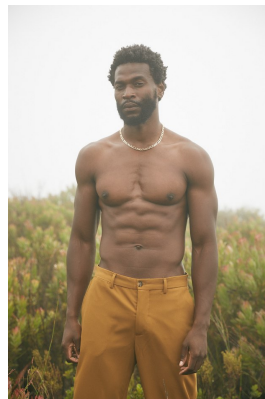

BOSS MODELS

CAPE TOWN

ALINO KATOMBE

Height: 185cm Chest: 93cm Waist: 77cm Suit: 40 R Shoe: 10 UK Hair: Black Eyes: Brown

BOSS MODELS

CAPE TOWN

ALINO KATOMBE

Height: 185cm Chest: 93cm Waist: 77cm Suit: 40 R Shoe: 10 UK Hair: Black Eyes: Brown

BOSS MODELS

CAPE TOWN

ALINO KATOMBE

Height: 185cm Chest: 93cm Waist: 77cm Suit: 40 R Shoe: 10 UK Hair: Black Eyes: Brown