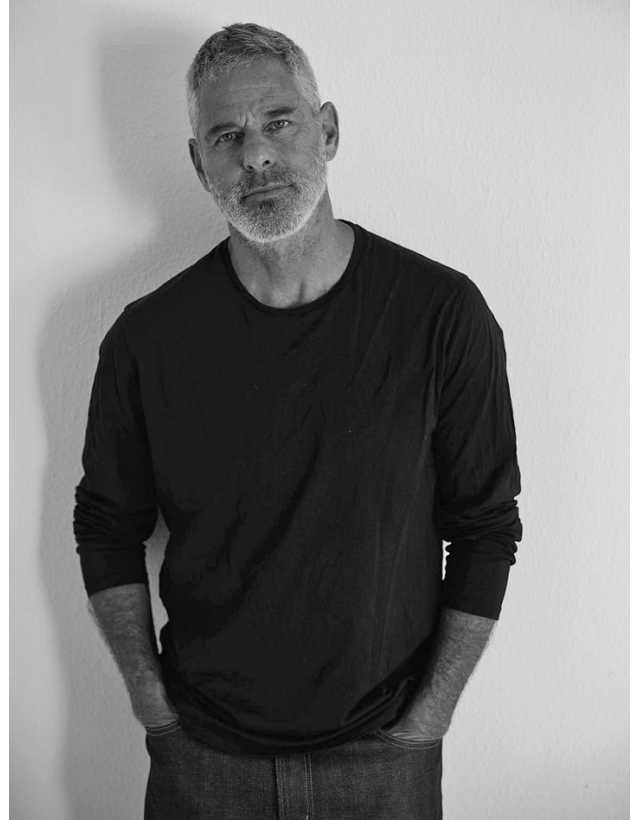

# BOSS MODELS

CAPE TOWN

MICHAEL PROCHNIK

Height: 187cm Chest: 101cm Waist: 83cm Suit: 40 L Shoe: 10.5 UK Hair: Salt and Pepper Eyes: Green

# BOSS MODELS

CAPE TOWN

**MICHAEL PROCHNIK**

Height: 187cm Chest: 101cm Waist: 83cm Suit: 40 L Shoe: 10.5 UK Hair: Salt and Pepper Eyes: Green

# BOSS MODELS

CAPE TOWN