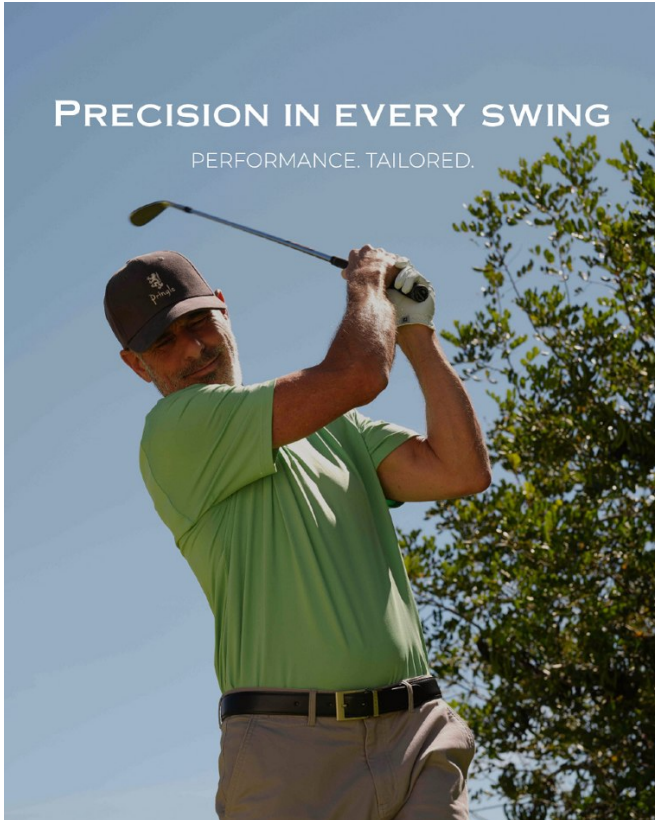

BOSS MODELS

CAPE TOWN

MICHAEL PROCHNIK

Height: 187cm Chest: 101cm Waist: 83cm Suit: 40 L Shoe: 10.5 UK Hair: Salt and Pepper Eyes: Green