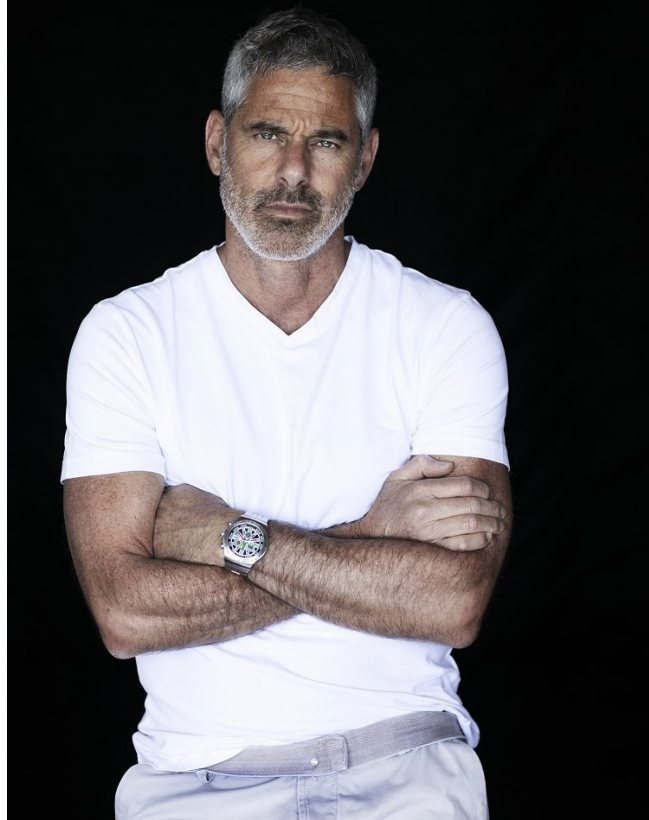

# BOSS MODELS

CAPE TOWN

MICHAEL PROCHNIK

Height: 187cm Chest: 101cm Waist: 83cm Suit: 40 L Shoe: 10.5 UK Hair: Salt and Pepper Eyes: Green

# BOSS MODELS

CAPE TOWN

**MICHAEL PROCHNIK**

Height: 187cm Chest: 101cm Waist: 83cm Suit: 40 L Shoe: 10.5 UK Hair: Salt and Pepper Eyes: Green

# BOSS MODELS

CAPE TOWN