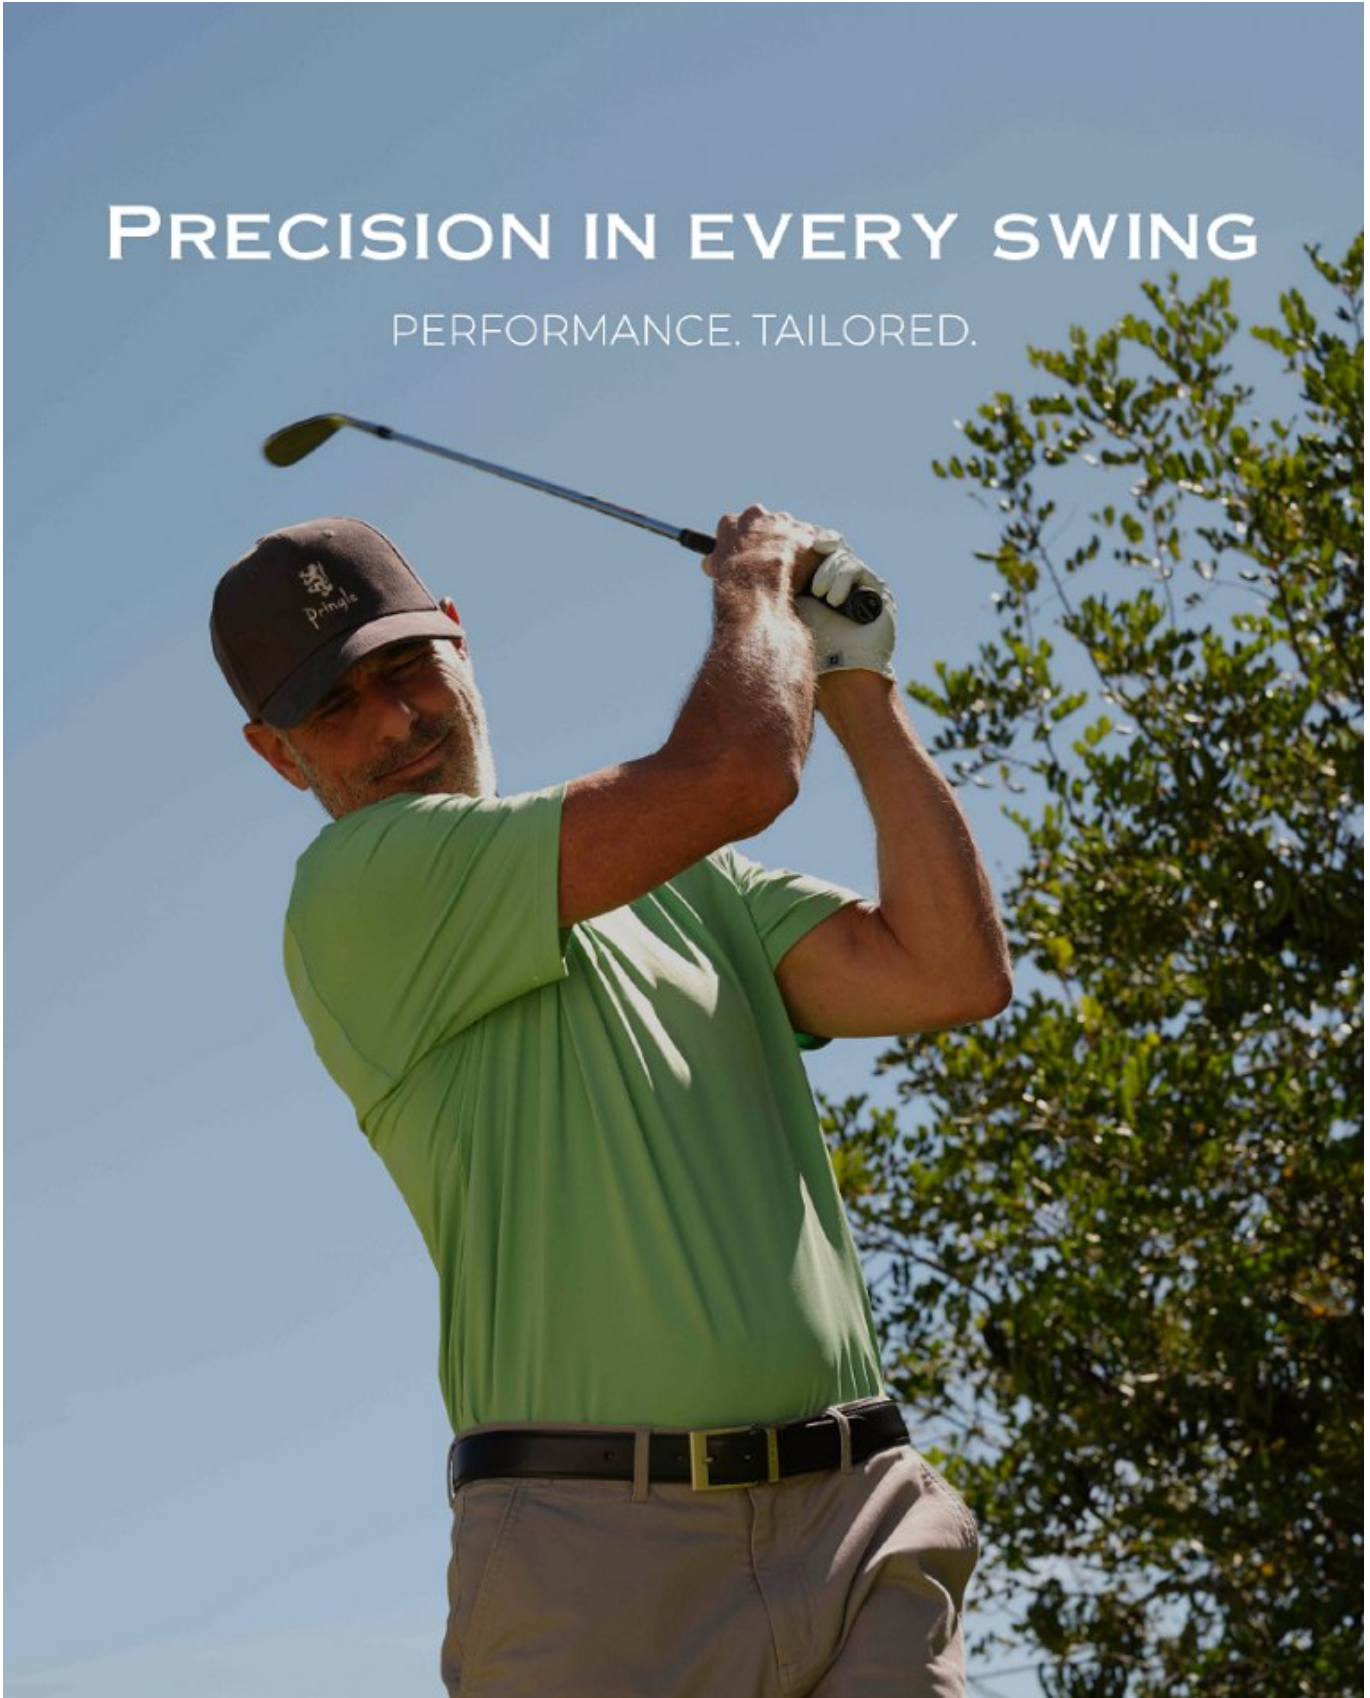

BOSS MODELS

CAPE TOWN

MICHAEL PROCHNIK

Height: 187cm Chest: 101cm Waist: 83cm Suit: 40 L Shoe: 10.5 UK Hair: Salt and Pepper Eyes: Green

BOSS MODELS

CAPE TOWN

PRECISION IN EVERY SWING

PERFORMANCE. TAILORED.