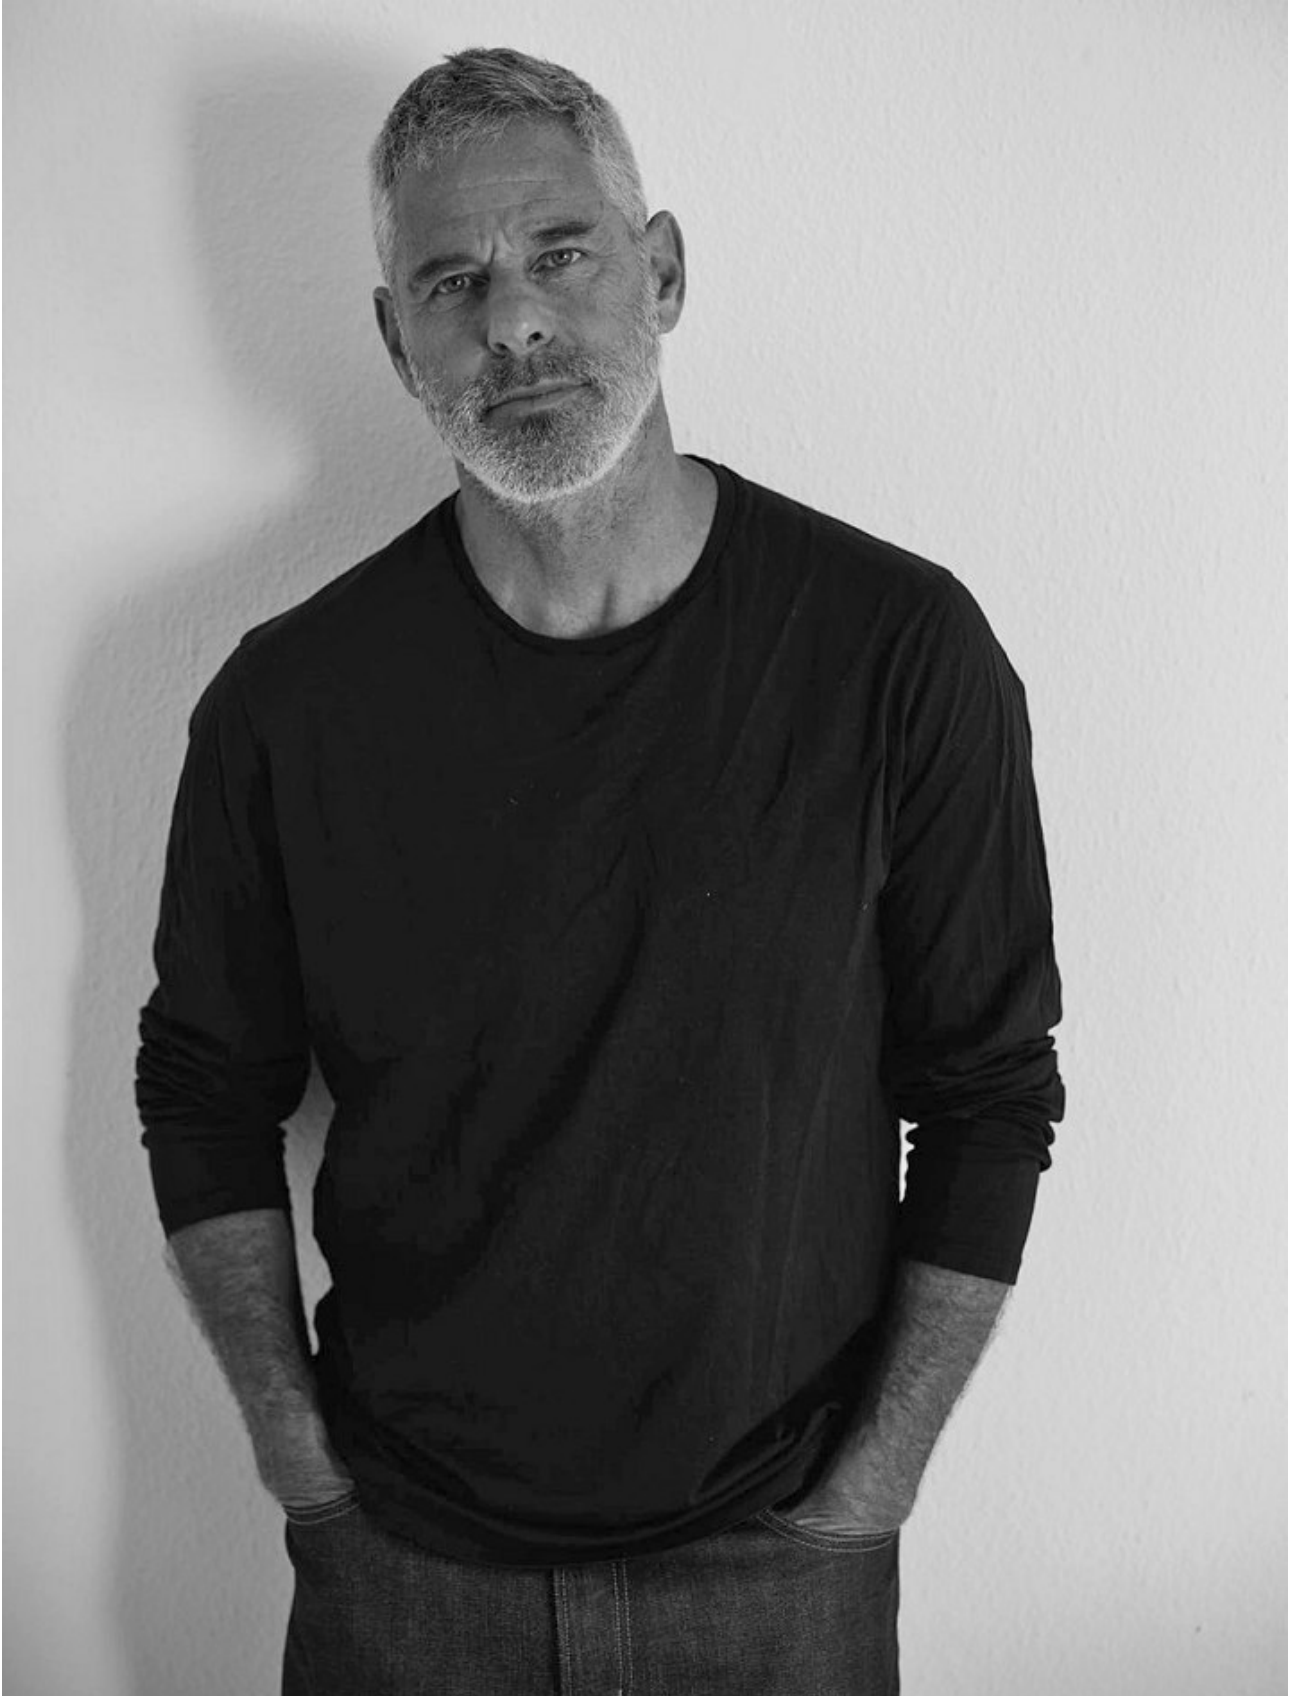

MICHAEL PROCHNIK

BOSS MODELS

CAPE TOWN

MICHAEL PROCHNIK

Height: 187cm Chest: 101cm Waist: 83cm Suit: 40 L Shoe: 10.5 UK Hair: Salt and Pepper Eyes: Green