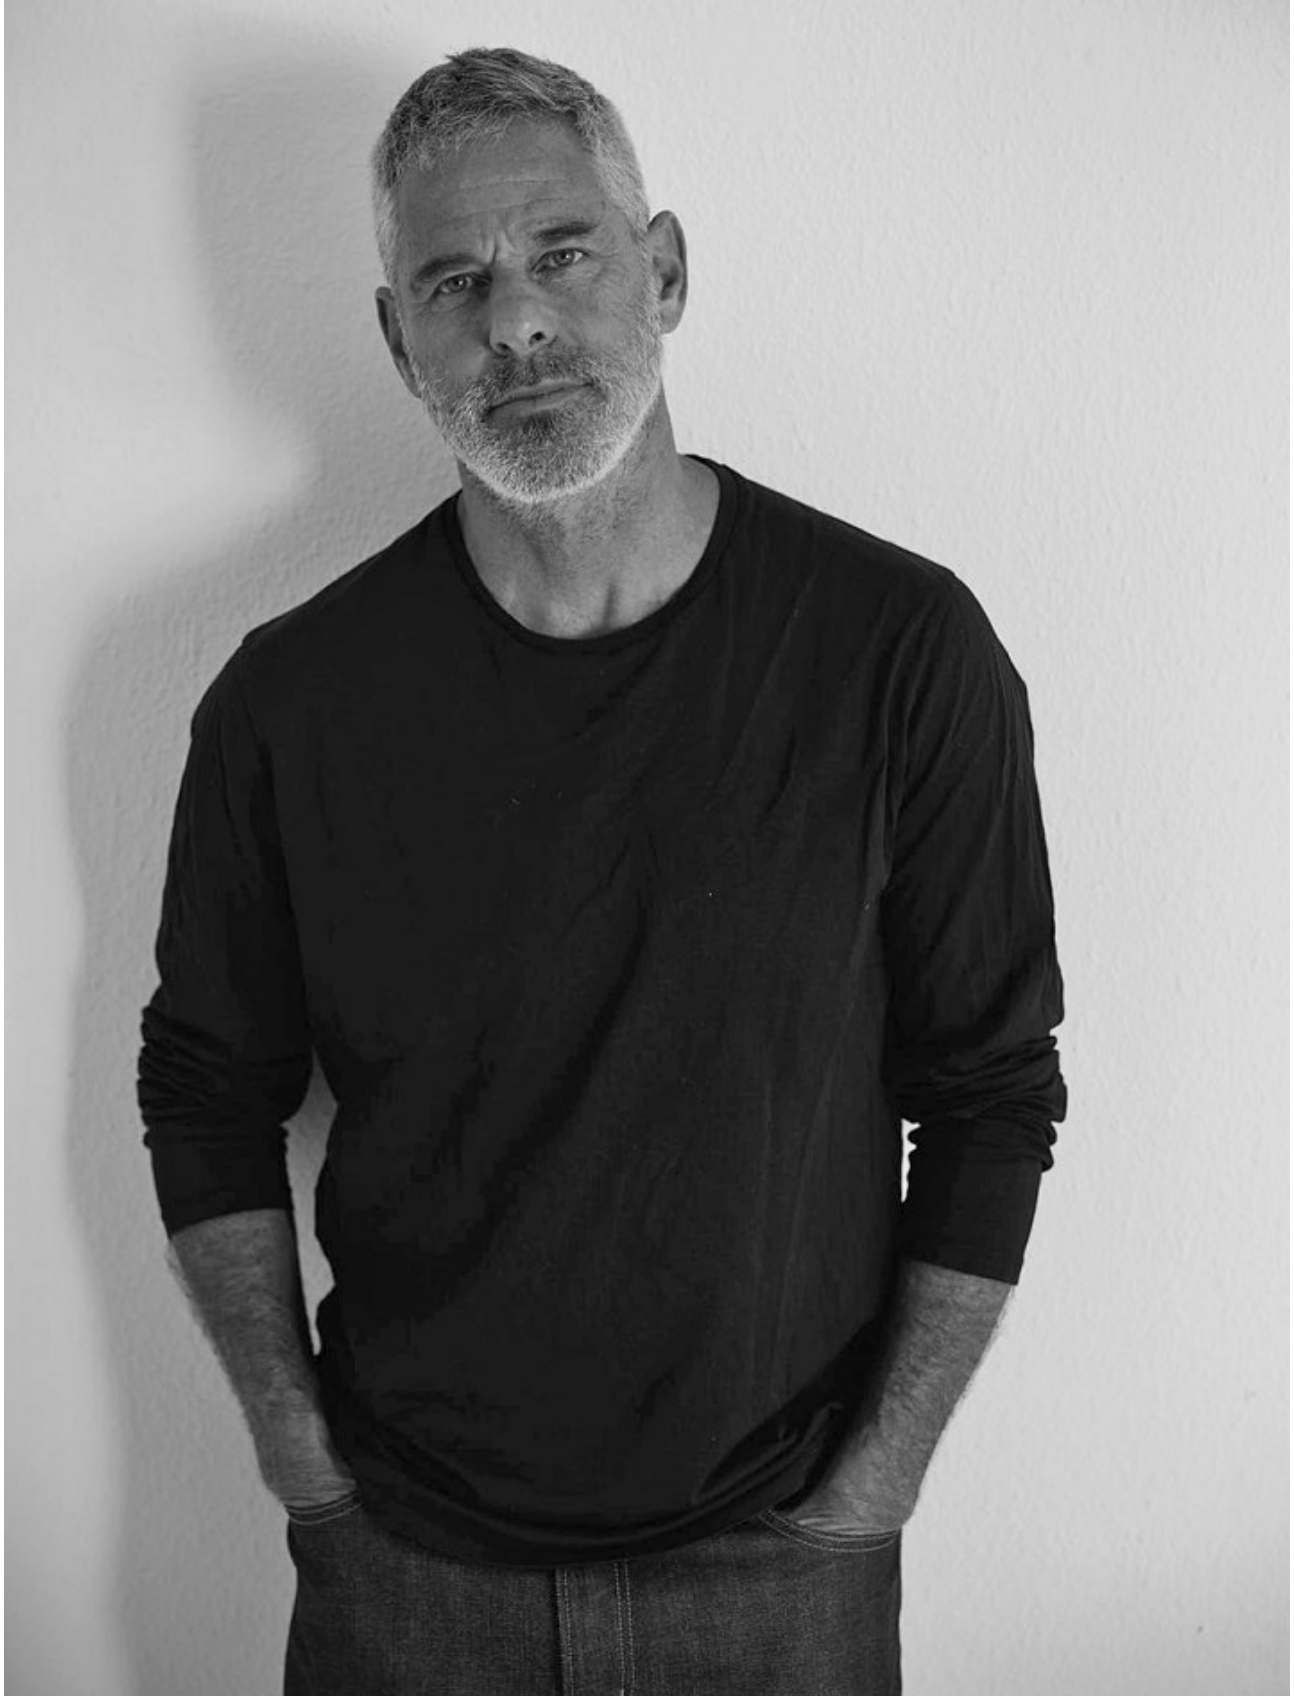

MICHAEL PROCHNIK

BOSS MODELS

CAPE TOWN

Height: 187cm Chest: 101cm Waist: 83cm Suit: 40 L Shoe: 10.5 UK Hair: Salt and Pepper Eyes: Green