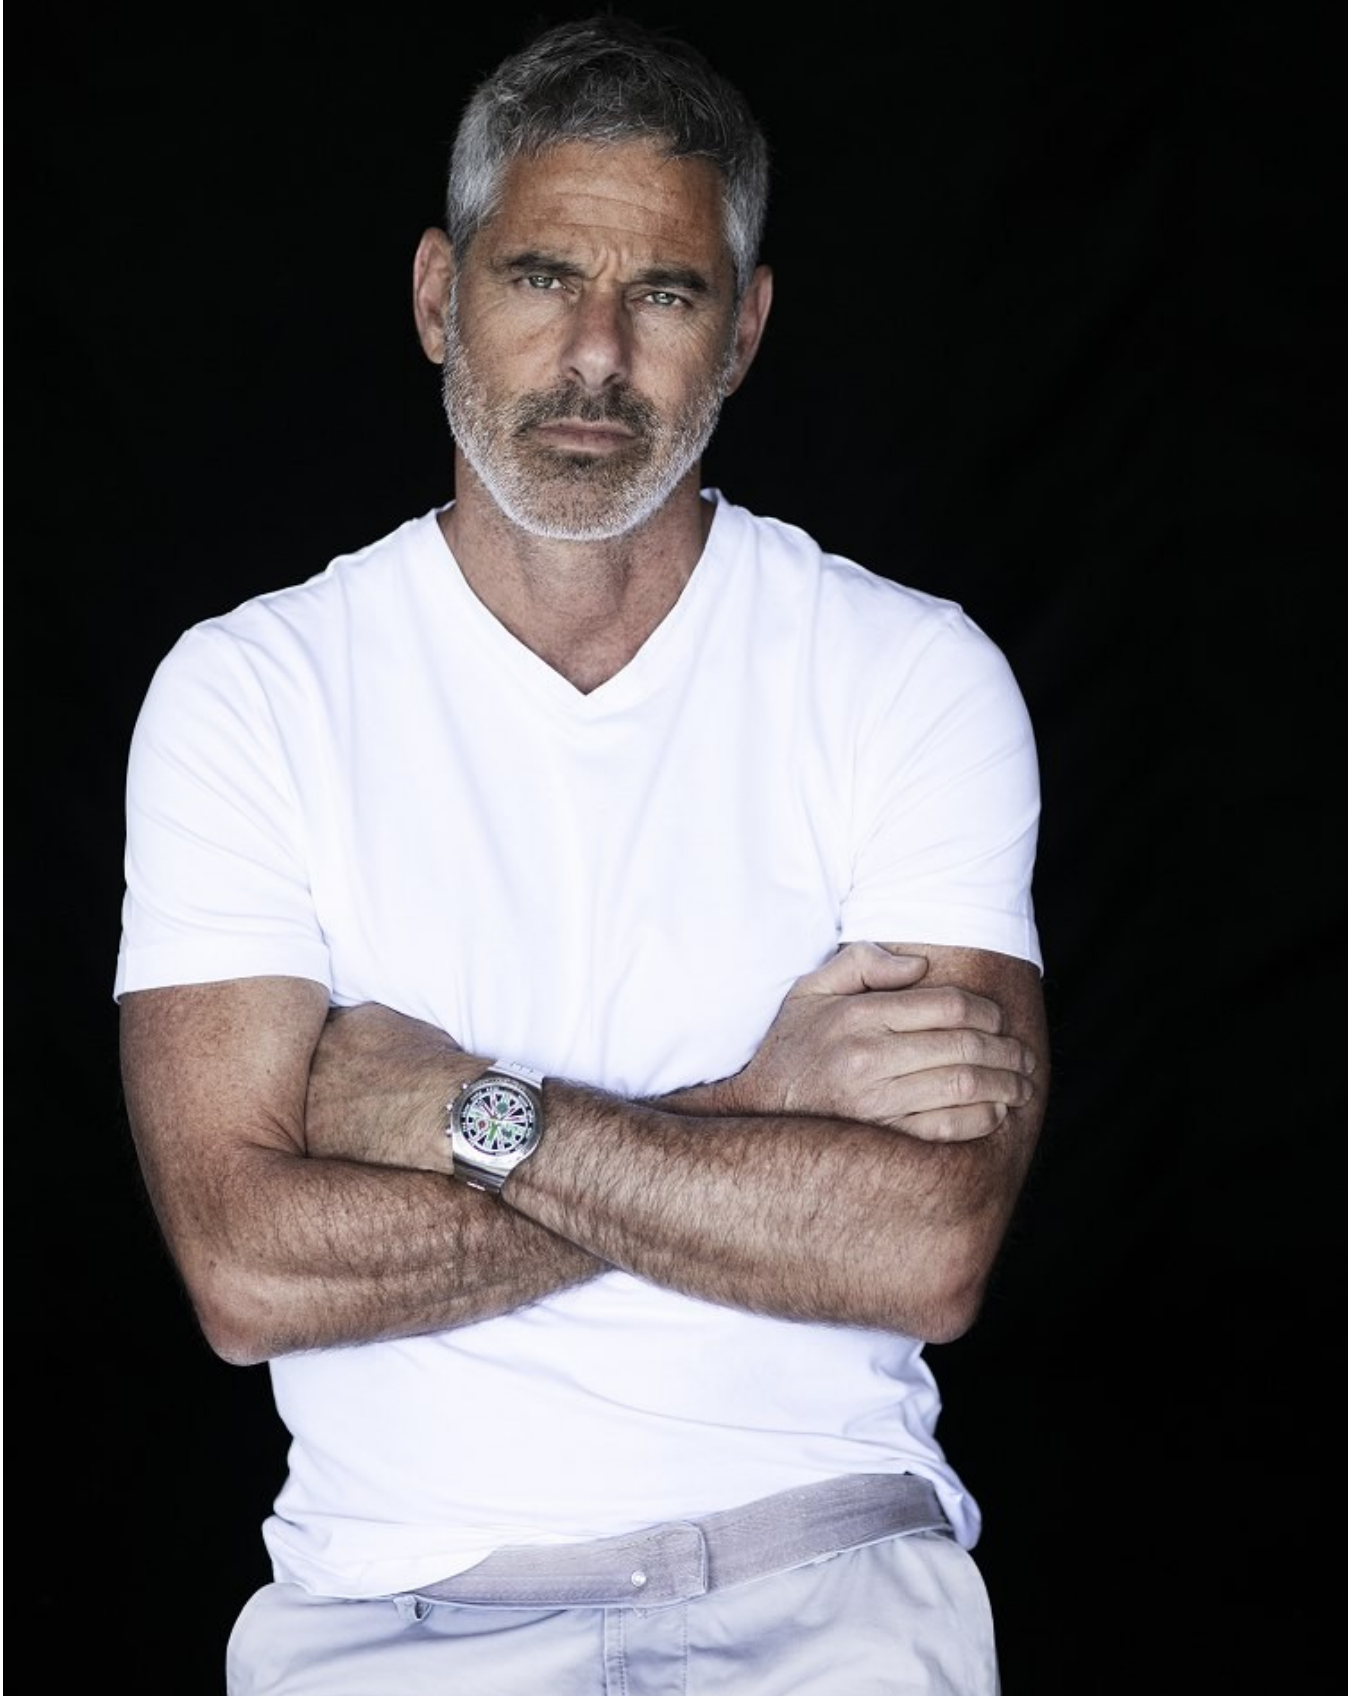

BOSS MODELS

CAPE TOWN

MICHAEL PROCHNIK

Height: 187cm Chest: 101cm Waist: 83cm Suit: 40 L Shoe: 10.5 UK Hair: Salt and Pepper Eyes: Green

BOSS MODELS

CAPE TOWN

SAVANNAH STYLE

Jim: ETRO paisley-patterned blazer LEVI'S olive cotton/Lycra T-shirt BRUNELLO CUCINELLI khaki cotton shorts; vintage hat
Her: BARBARA BUI reversible cotton/wool blazer (camouflage green/black) ROBERTO CAVALLI jungle-pattern silk shirt JITROIS white leather trousers LOUIS VUITTON cowboy-style ankle boots.