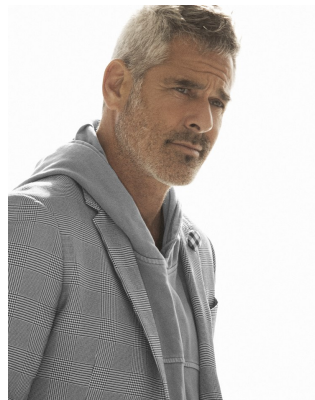

# BOSS MODELS

CAPE TOWN

MICHAEL PROCHNIK

Height: 187cm Chest: 101cm Waist: 83cm Suit: 40 L Shoe: 10.5 UK Hair: Salt and Pepper Eyes: Green