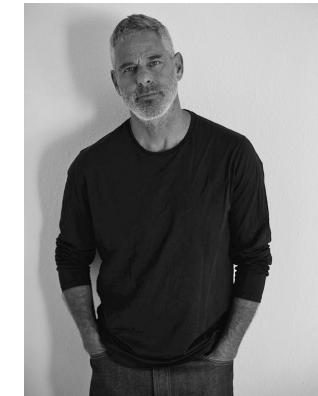

# BOSS MODELS

CAPE TOWN

MICHAEL PROCHNIK

Height: 187cm Chest: 101cm Waist: 83cm Suit: 40 L Shoe: 10.5 UK Hair: Salt and Pepper Eyes: Green