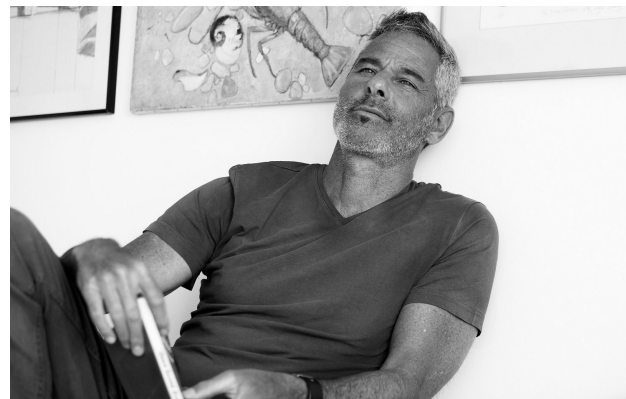

# BOSS MODELS

CAPE TOWN

MICHAEL PROCHNIK

Height: 187cm Chest: 101cm Waist: 83cm Suit: 40 L Shoe: 10.5 UK Hair: Salt and Pepper Eyes: Green