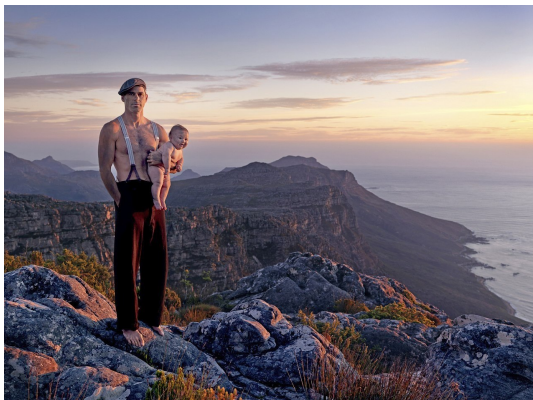

# BOSS MODELS

CAPE TOWN

MICHAEL PROCHNIK

Height: 187cm Chest: 101cm Waist: 83cm Suit: 40 L Shoe: 10.5 UK Hair: Salt and Pepper Eyes: Green