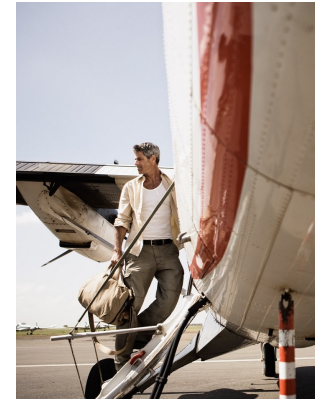

# BOSS MODELS

CAPE TOWN

MICHAEL PROCHNIK

Height: 187cm Chest: 101cm Waist: 83cm Suit: 40 L Shoe: 10.5 UK Hair: Salt and Pepper Eyes: Green