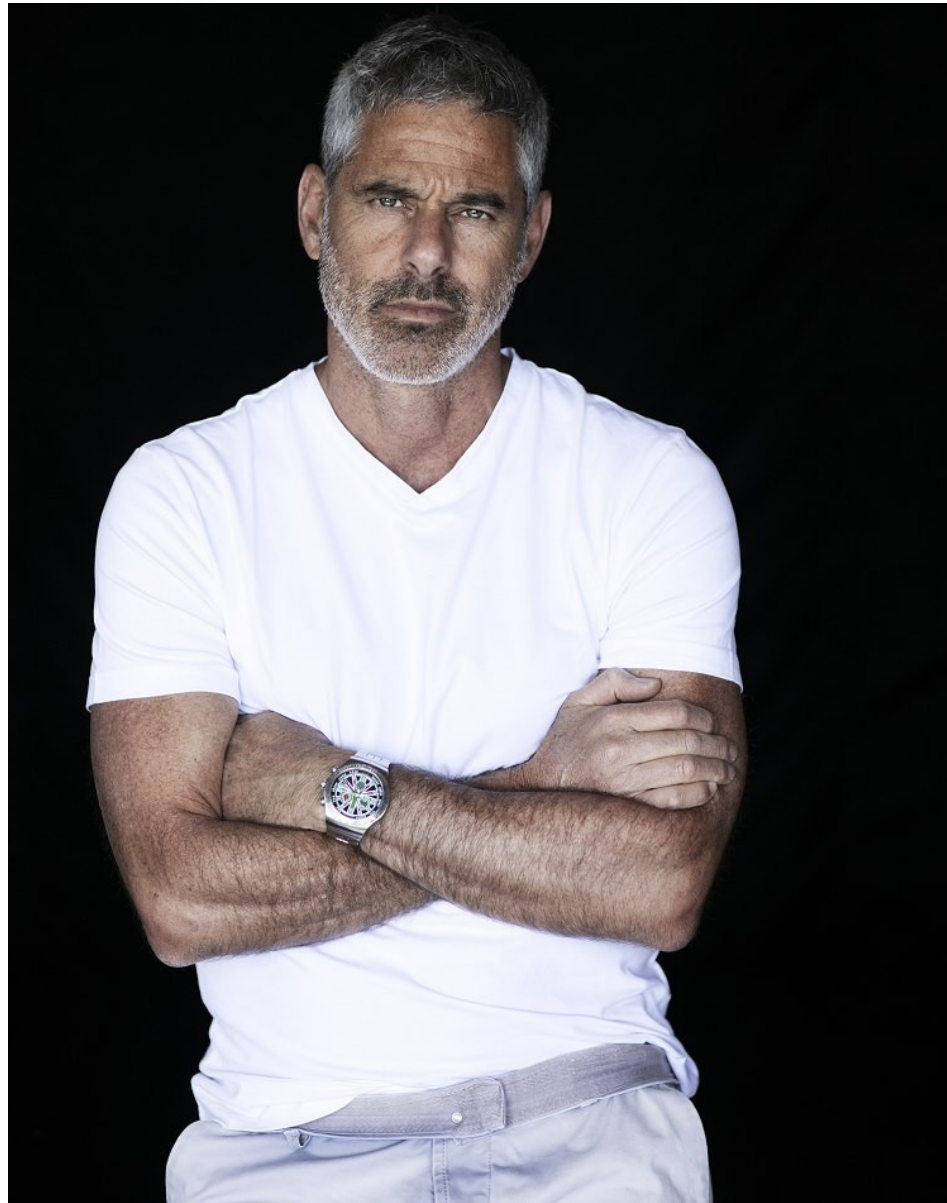

BOSS MODELS

CAPE TOWN

MICHAEL PROCHNIK

Height: 187cm Chest: 101cm Waist: 83cm Suit: 40 L Shoe: 10.5 UK Hair: Salt and Pepper Eyes: Green

BOSS MODELS

CAPE TOWN

MICHAEL PROCHNIK

Height: 187cm Chest: 101cm Waist: 83cm Suit: 40 L Shoe: 10.5 UK Hair: Salt and Pepper Eyes: Green