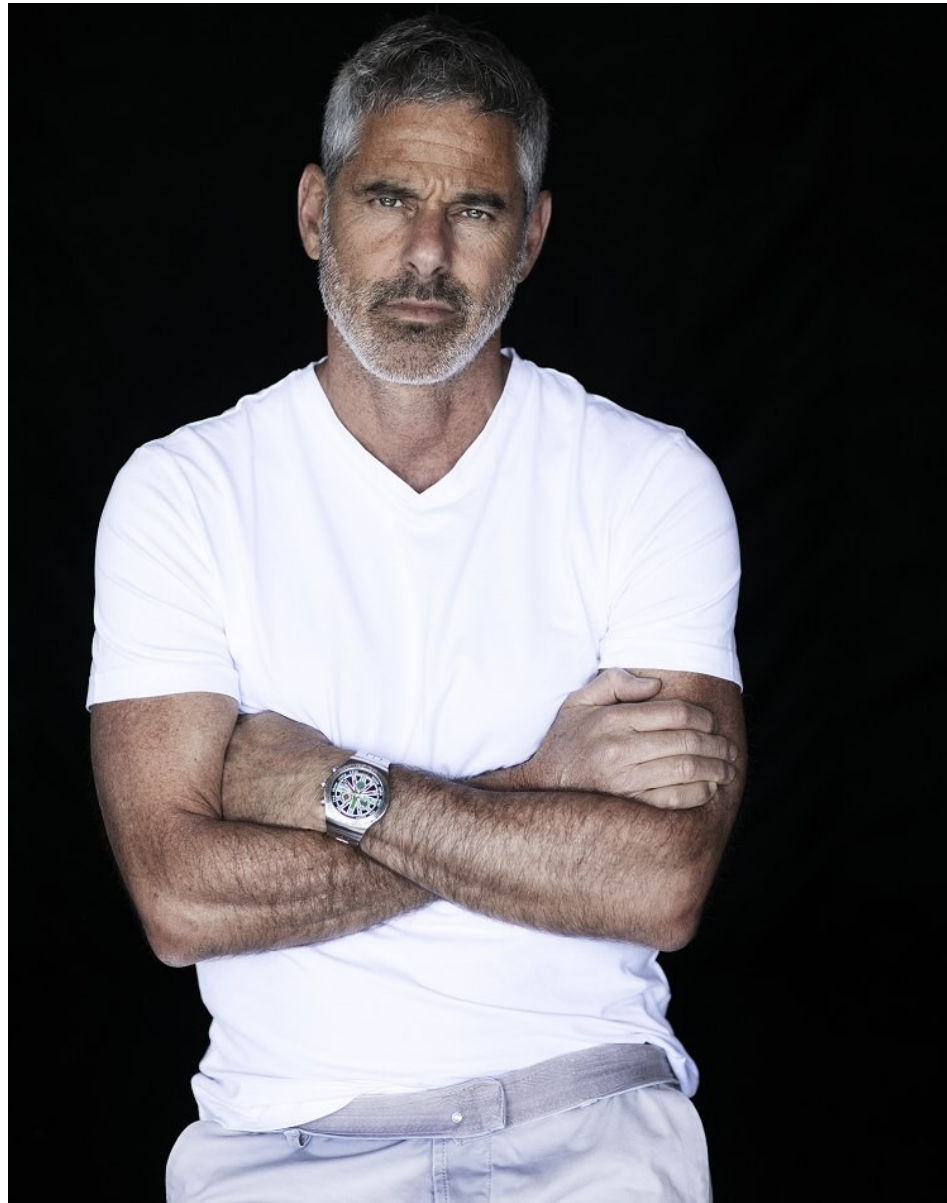

BOSS MODELS

CAPE TOWN

MICHAEL PROCHNIK

Height: 187cm Chest: 101cm Waist: 83cm Suit: 40 L Shoe: 10.5 UK Hair: Salt and Pepper Eyes: Green

BOSS MODELS

CAPE TOWN

SAVANNAH STYLE

Him: ETRO paisley-patterned blazer LEVI'S olive cotton/Lycra T-shirt BRUNELLO CUCINELLI khaki cotton shorts; vintage hat
Her: BARBARA BUI reversible cotton/wool blazer (camouflage green/black) ROBERTO CAVALLI jungle-pattern silk shirt JITROIS white leather trousers LOUIS VUITTON cowboy-style ankle boots.