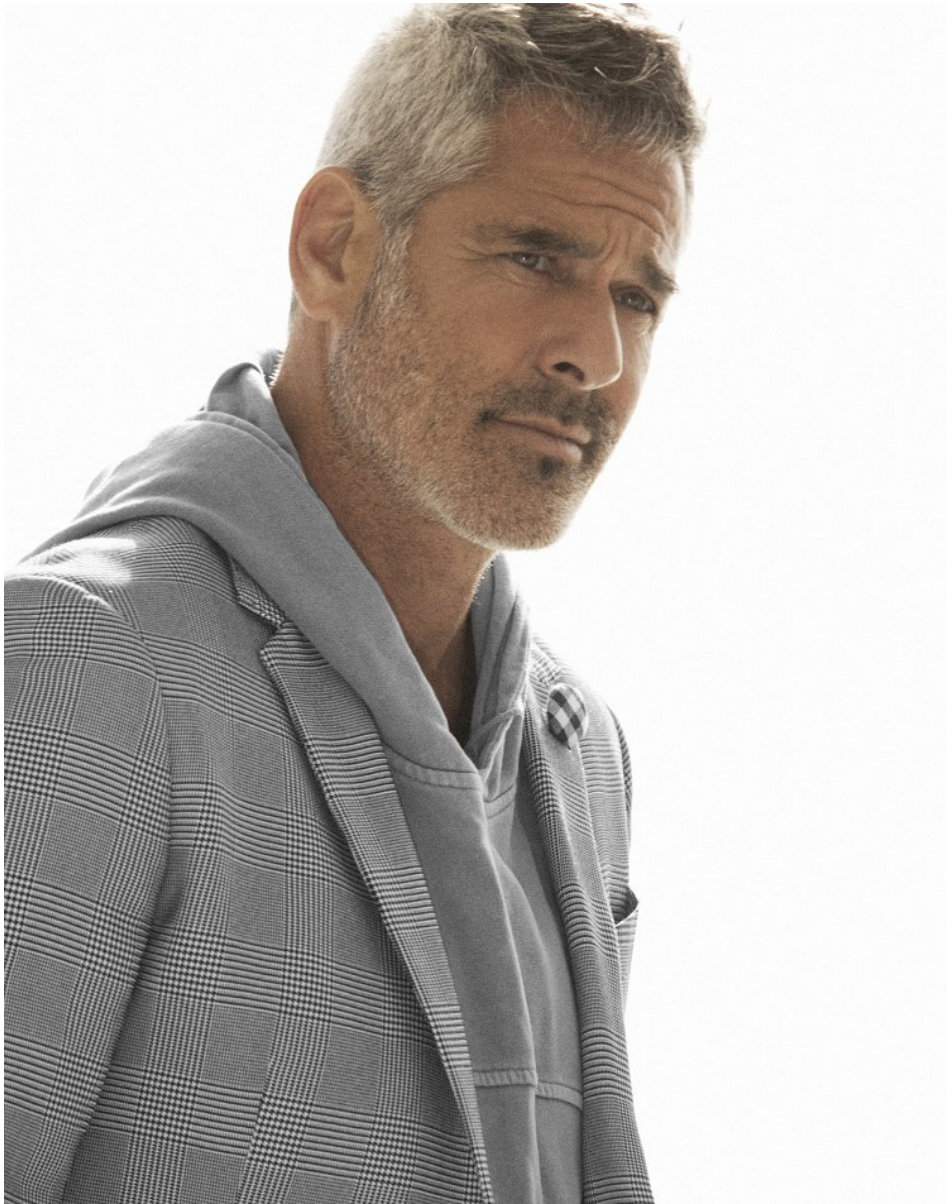

BOSS MODELS

CAPE TOWN

MICHAEL PROCHNIK

Height: 187cm Chest: 101cm Waist: 83cm Suit: 40 L Shoe: 10.5 UK Hair: Salt and Pepper Eyes: Green

BOSS MODELS

CAPE TOWN

MICHAEL PROCHNIK

Height: 187cm Chest: 101cm Waist: 83cm Suit: 40 L Shoe: 10.5 UK Hair: Salt and Pepper Eyes: Green