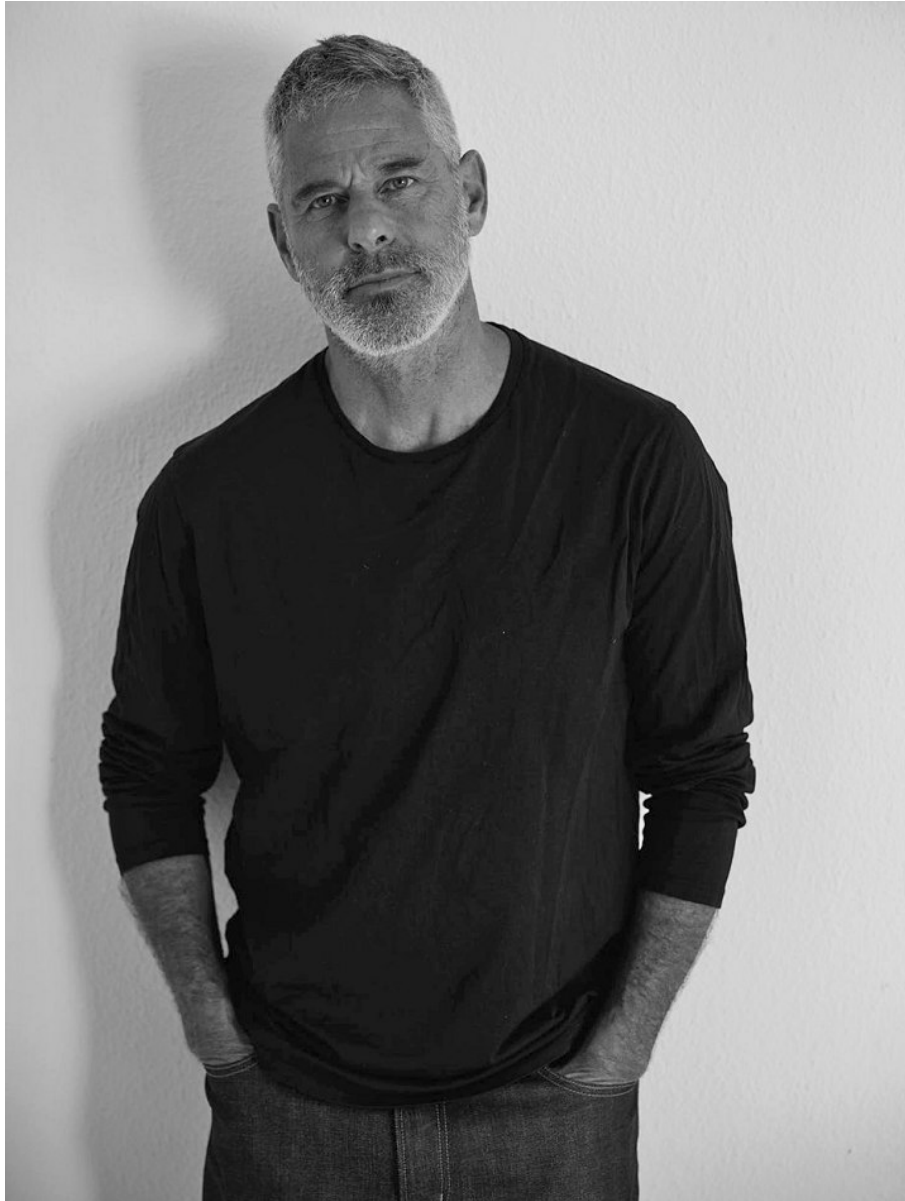

BOSS MODELS

CAPE TOWN

MICHAEL PROCHNIK

Height: 187cm Chest: 101cm Waist: 83cm Suit: 40 L Shoe: 10.5 UK Hair: Salt and Pepper Eyes: Green