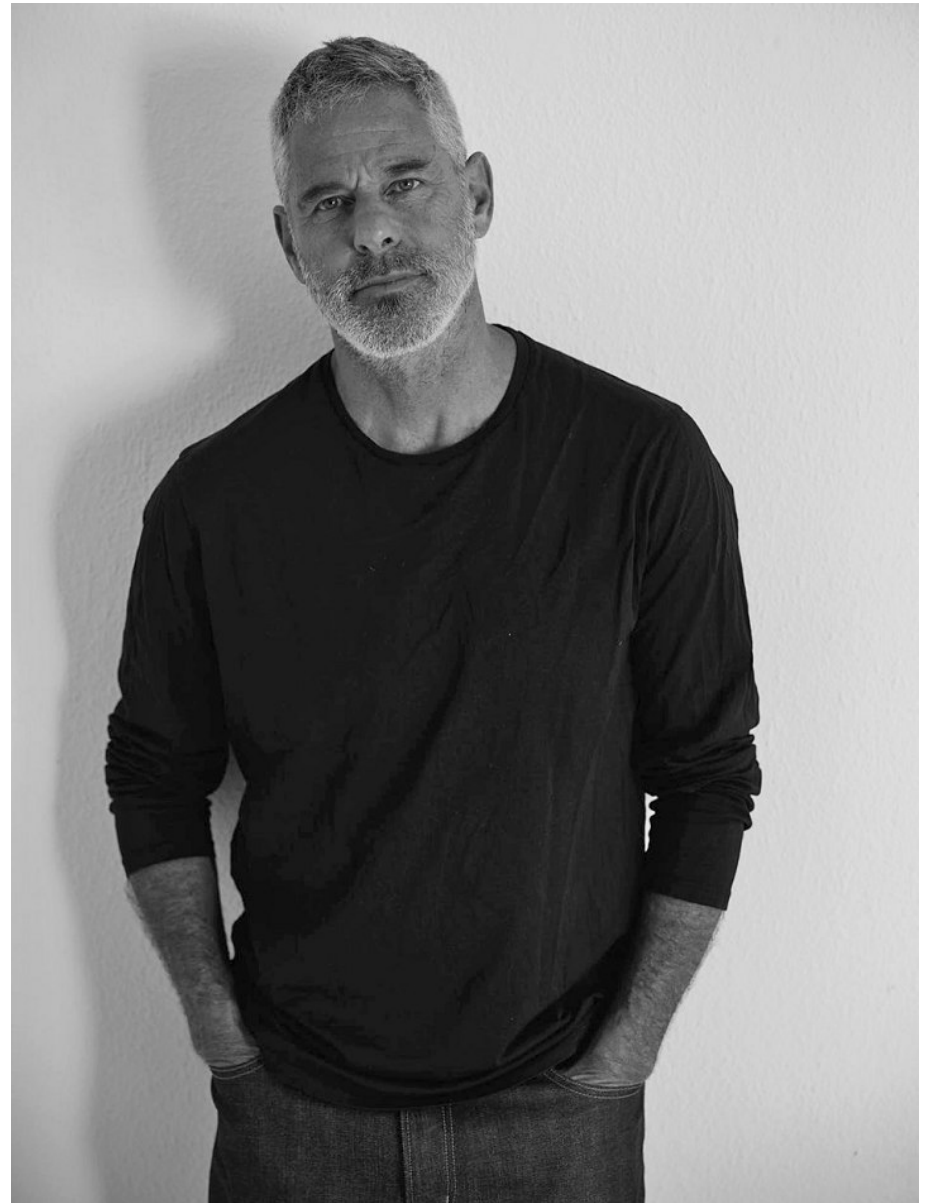

BOSS MODELS

CAPE TOWN

MICHAEL PROCHNIK

Height: 187cm Chest: 101cm Waist: 83cm Suit: 40 L Shoe: 10.5 UK Hair: Salt and Pepper Eyes: Green

BOSS MODELS

CAPE TOWN

MICHAEL PROCHNIK

Height: 187cm Chest: 101cm Waist: 83cm Suit: 40 L Shoe: 10.5 UK Hair: Salt and Pepper Eyes: Green