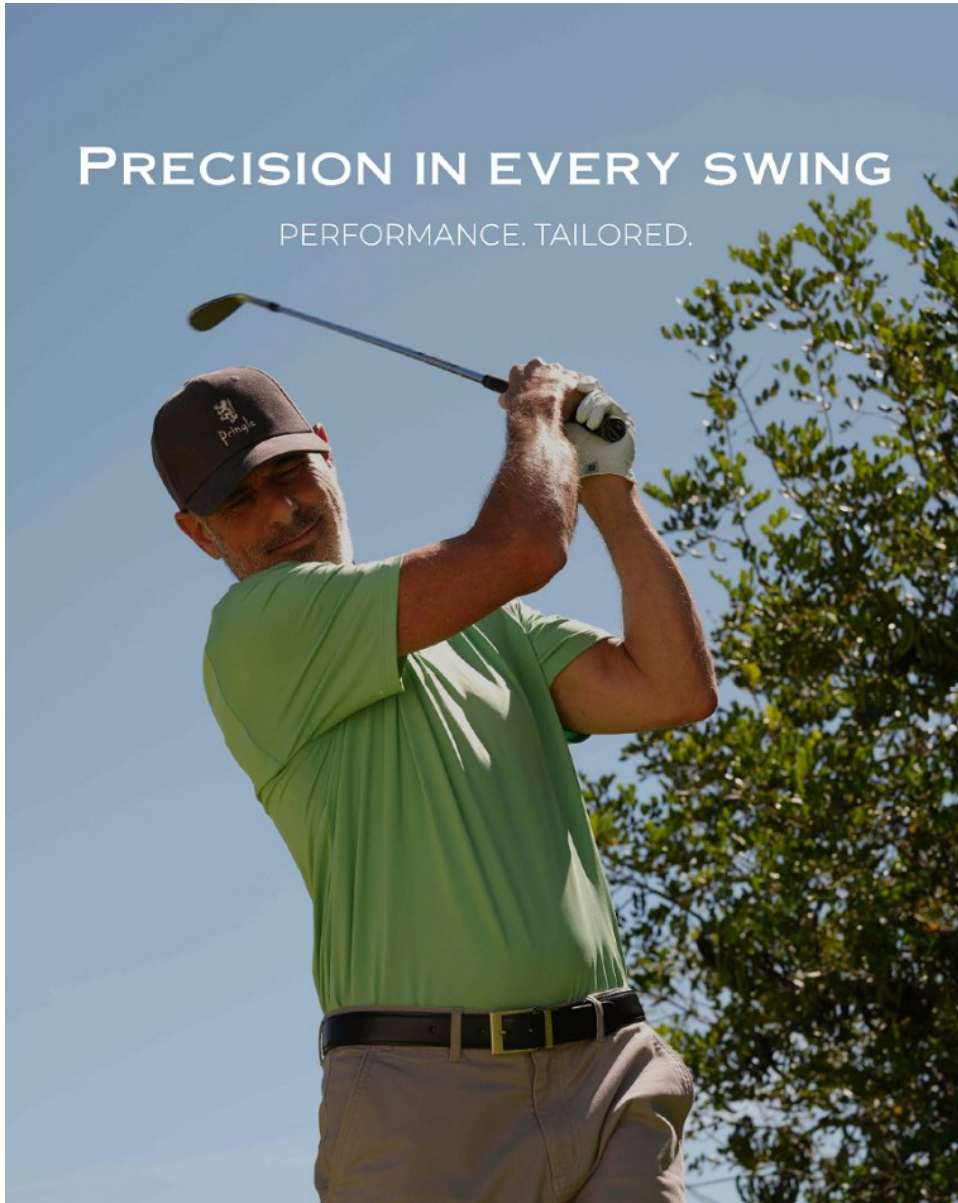

BOSS MODELS

CAPE TOWN

MICHAEL PROCHNIK

Height: 187cm Chest: 101cm Waist: 83cm Suit: 40 L Shoe: 10.5 UK Hair: Salt and Pepper Eyes: Green