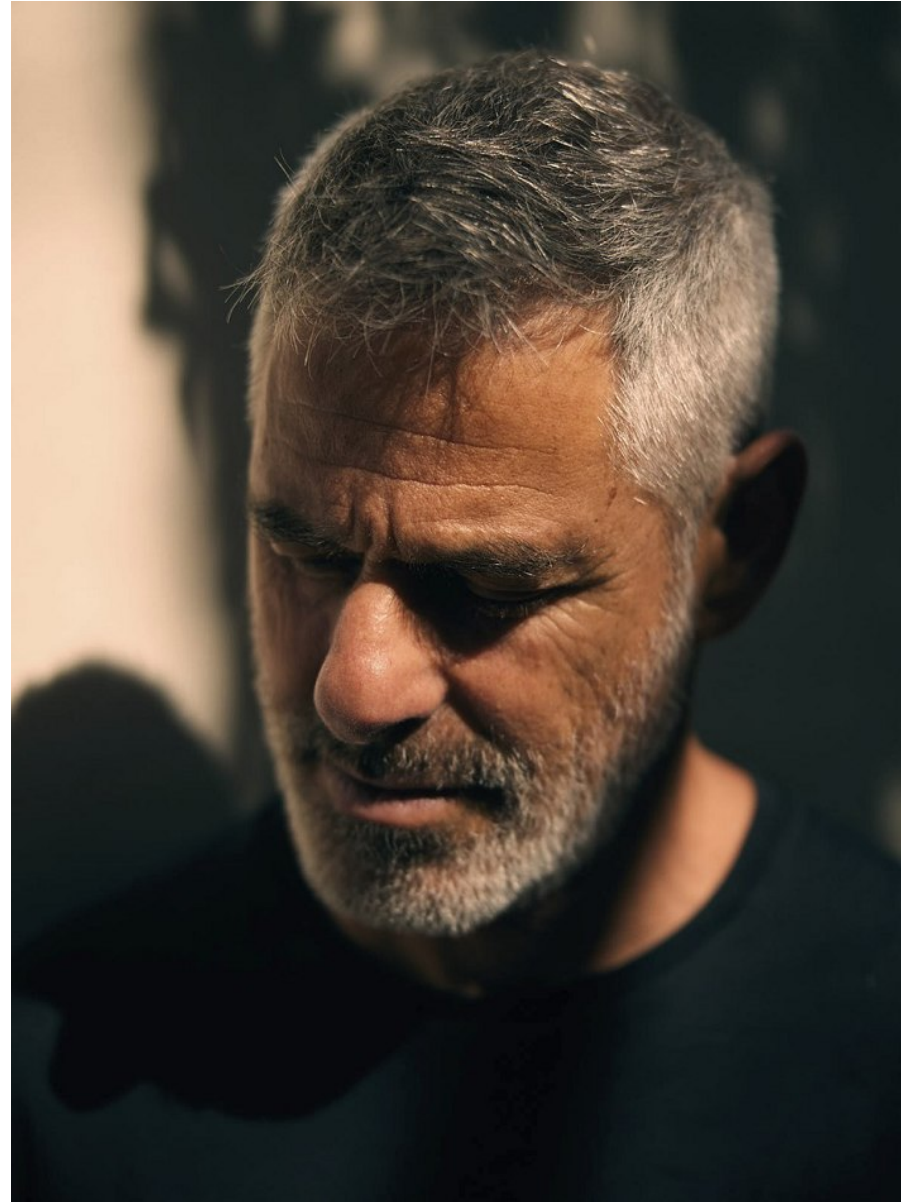

BOSS MODELS

CAPE TOWN

MICHAEL PROCHNIK

Height: 187cm Chest: 101cm Waist: 83cm Suit: 40 L Shoe: 10.5 UK Hair: Salt and Pepper Eyes: Green