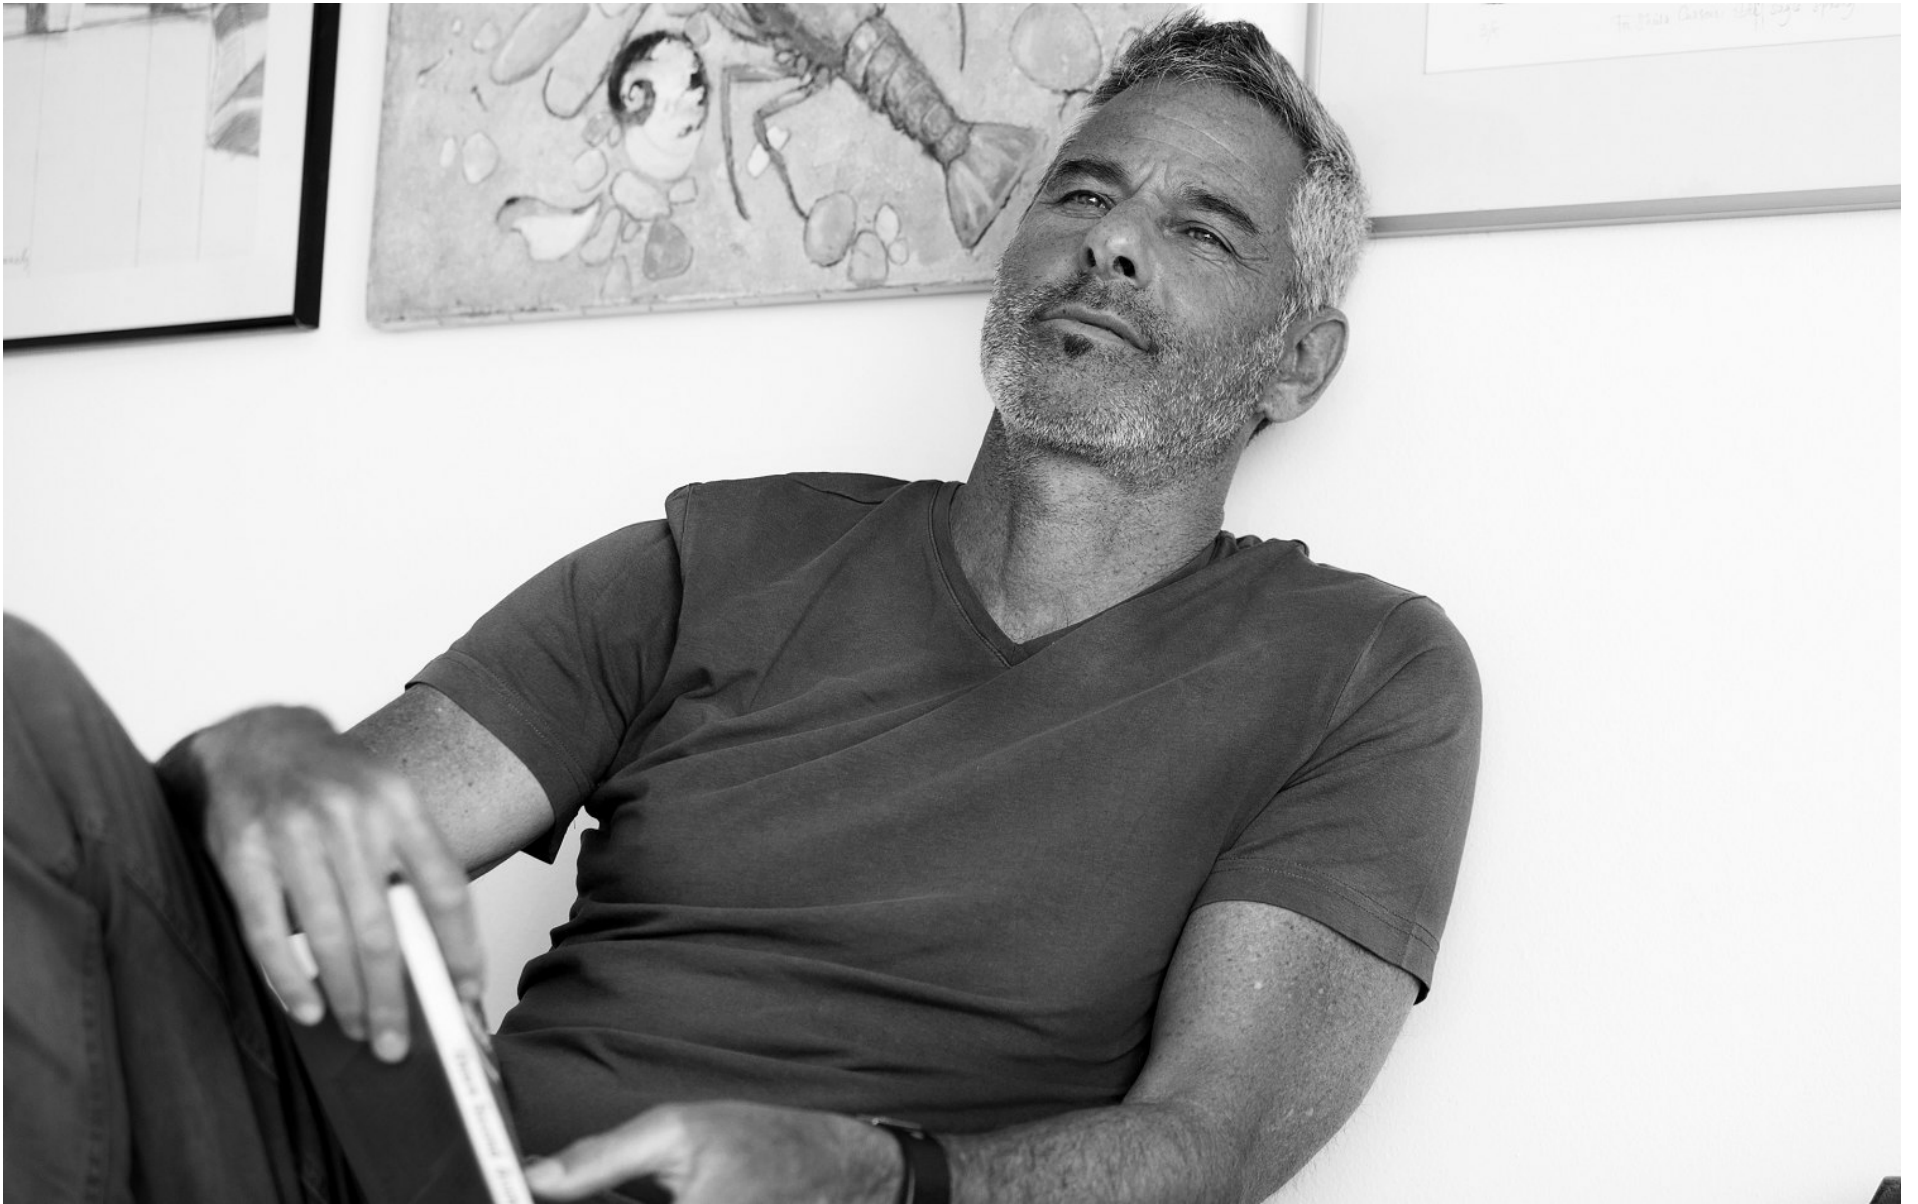

BOSS MODELS

CAPE TOWN

MICHAEL PROCHNIK

Height: 187cm Chest: 101cm Waist: 83cm Suit: 40 L Shoe: 10.5 UK Hair: Salt and Pepper Eyes: Green