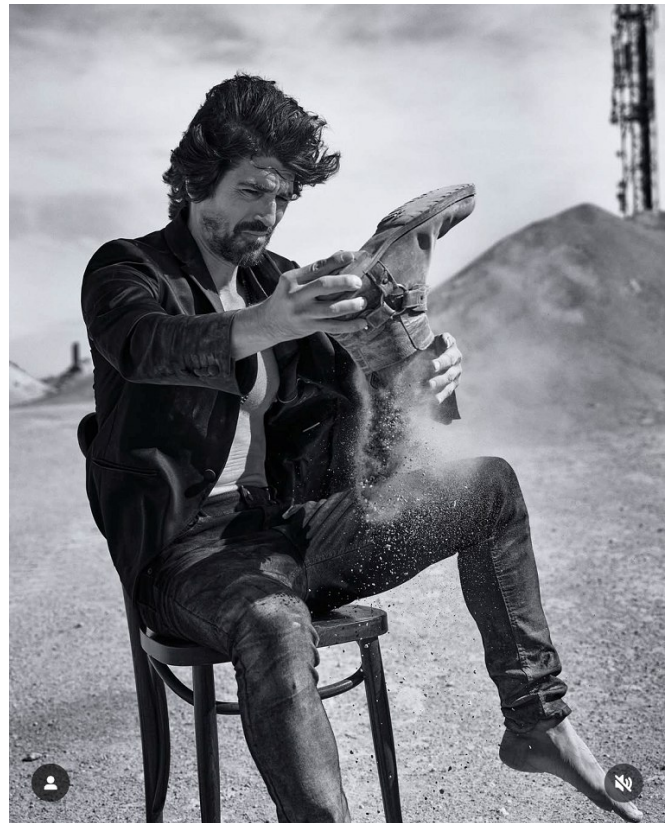

# BOSS MODELS

CAPE TOWN

EDWARD SAXBY

Height: 185cm Chest: 97cm Waist: 81cm Suit: 38 R Shoe: 9 UK Hair: Dark Brown Eyes: Green

# BOSS MODELS

CAPE TOWN