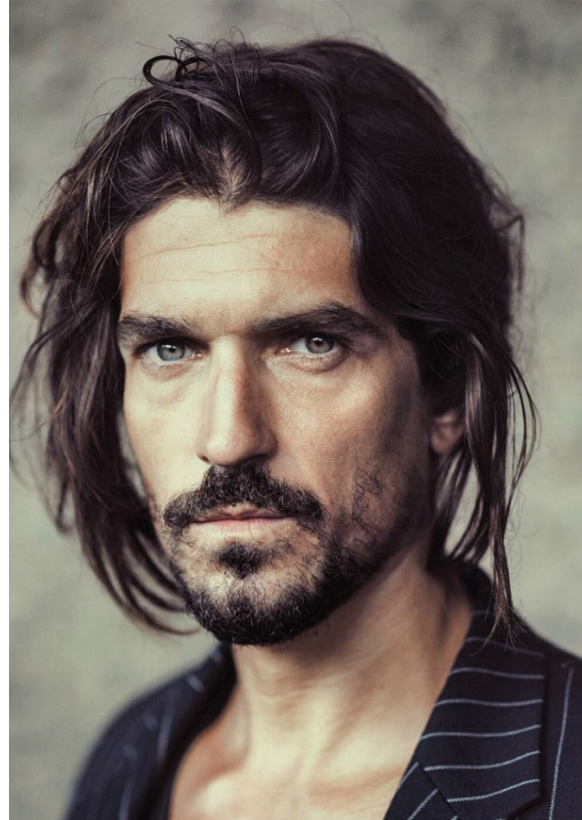

# BOSS MODELS

CAPE TOWN

EDWARD SAXBY

Height: 185cm Chest: 97cm Waist: 81cm Suit: 38 R Shoe: 9 UK Hair: Dark Brown Eyes: Green

# BOSS MODELS

CAPE TOWN

## EDWARD SAXBY

Height: 185cm Chest: 97cm Waist: 81cm Suit: 38 R Shoe: 9 UK Hair: Dark Brown Eyes: Green