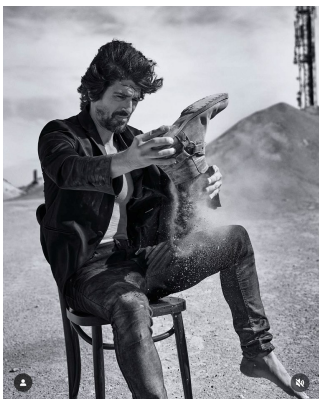

# BOSS MODELS

CAPE TOWN

## EDWARD SAXBY

Height: 185cm Chest: 97cm Waist: 81cm Suit: 38 R Shoe: 9 UK Hair: Dark Brown Eyes: Green

# BOSS MODELS

CAPE TOWN

EDWARD SAXBY

Height: 185cm Chest: 97cm Waist: 81cm Suit: 38 R Shoe: 9 UK Hair: Dark Brown Eyes: Green