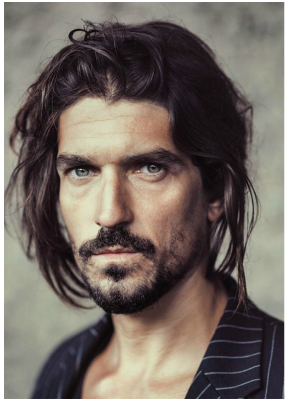

# BOSS MODELS

CAPE TOWN

## EDWARD SAXBY

Height: 185cm Chest: 97cm Waist: 81cm Suit: 38 R Shoe: 9 UK Hair: Dark Brown Eyes: Green

# BOSS MODELS

CAPE TOWN

EDWARD SAXBY

Height: 185cm Chest: 97cm Waist: 81cm Suit: 38 R Shoe: 9 UK Hair: Dark Brown Eyes: Green