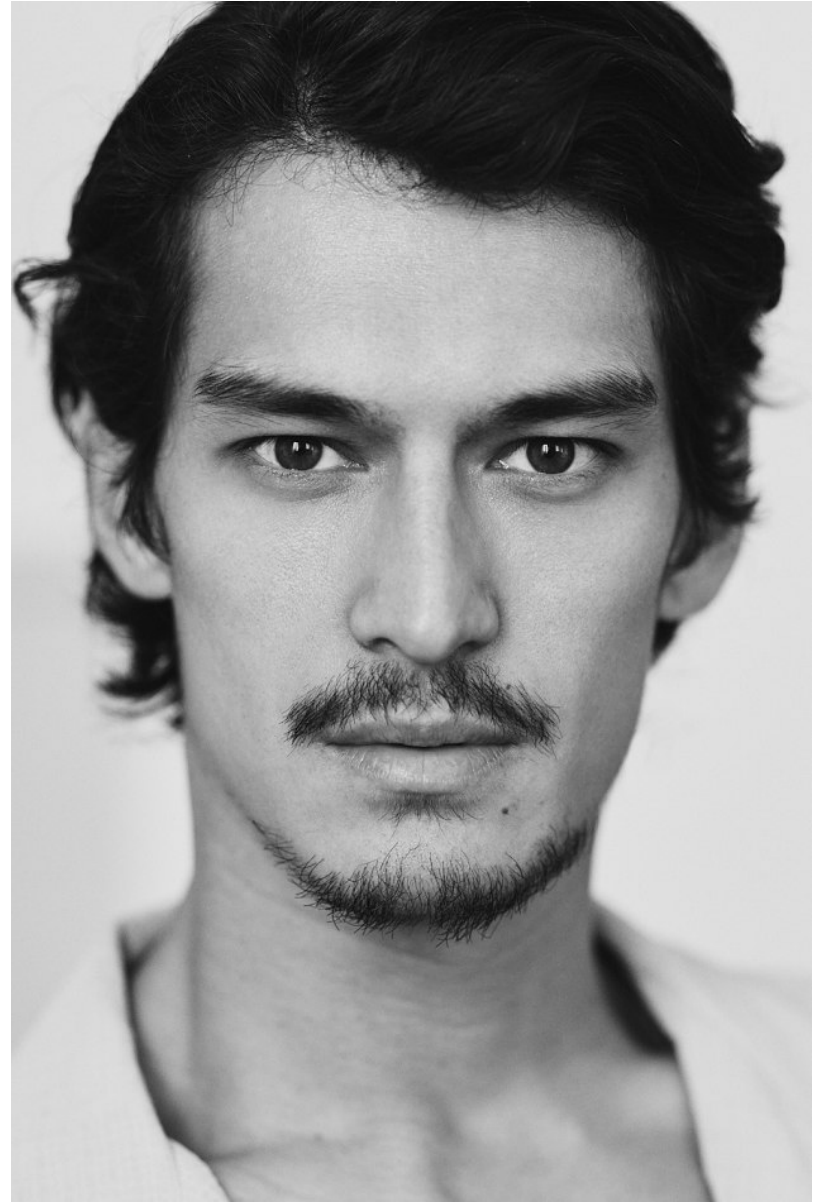

BOSS MODELS

CAPE TOWN

REMI BUN

Height: 181cm Chest: 99cm Waist: 83cm Suit: 38 R Shoe: 8.5 UK Hair: Black Eyes: Brown