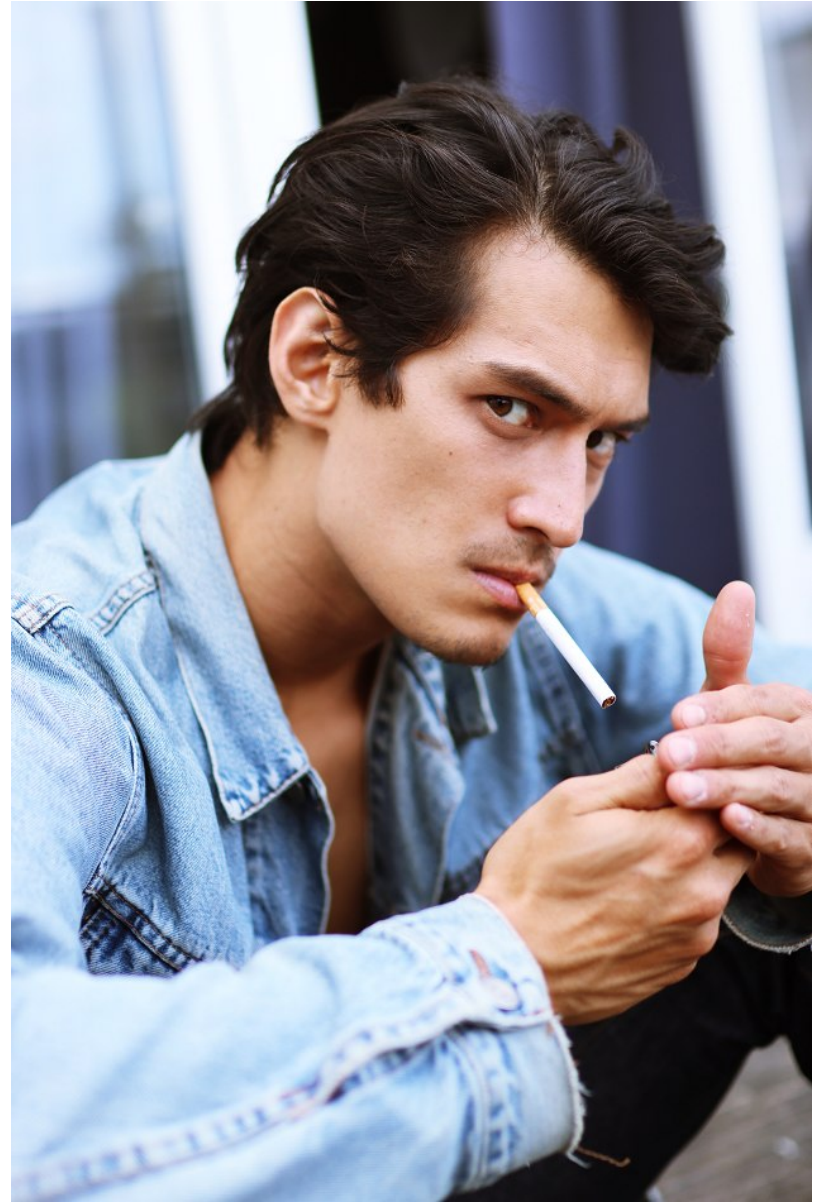

BOSS MODELS

CAPE TOWN

REMI BUN

Height: 181cm Chest: 99cm Waist: 83cm Suit: 38 R Shoe: 8.5 UK Hair: Black Eyes: Brown