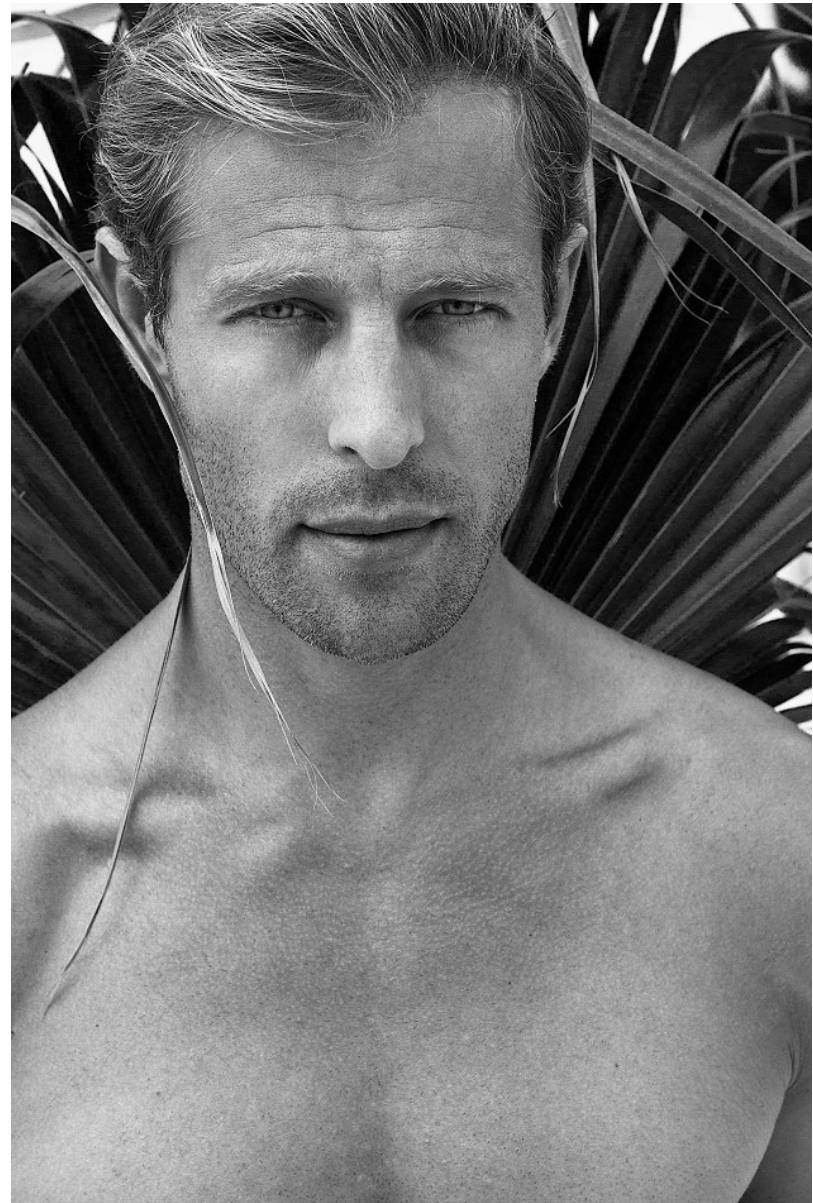

BOSS MODELS

CAPE TOWN

STUART BELLAMY

Height: 193cm Chest: 106cm Waist: 86cm Suit: 42 L Shoe: 11 UK Hair: Blonde Eyes: Blue