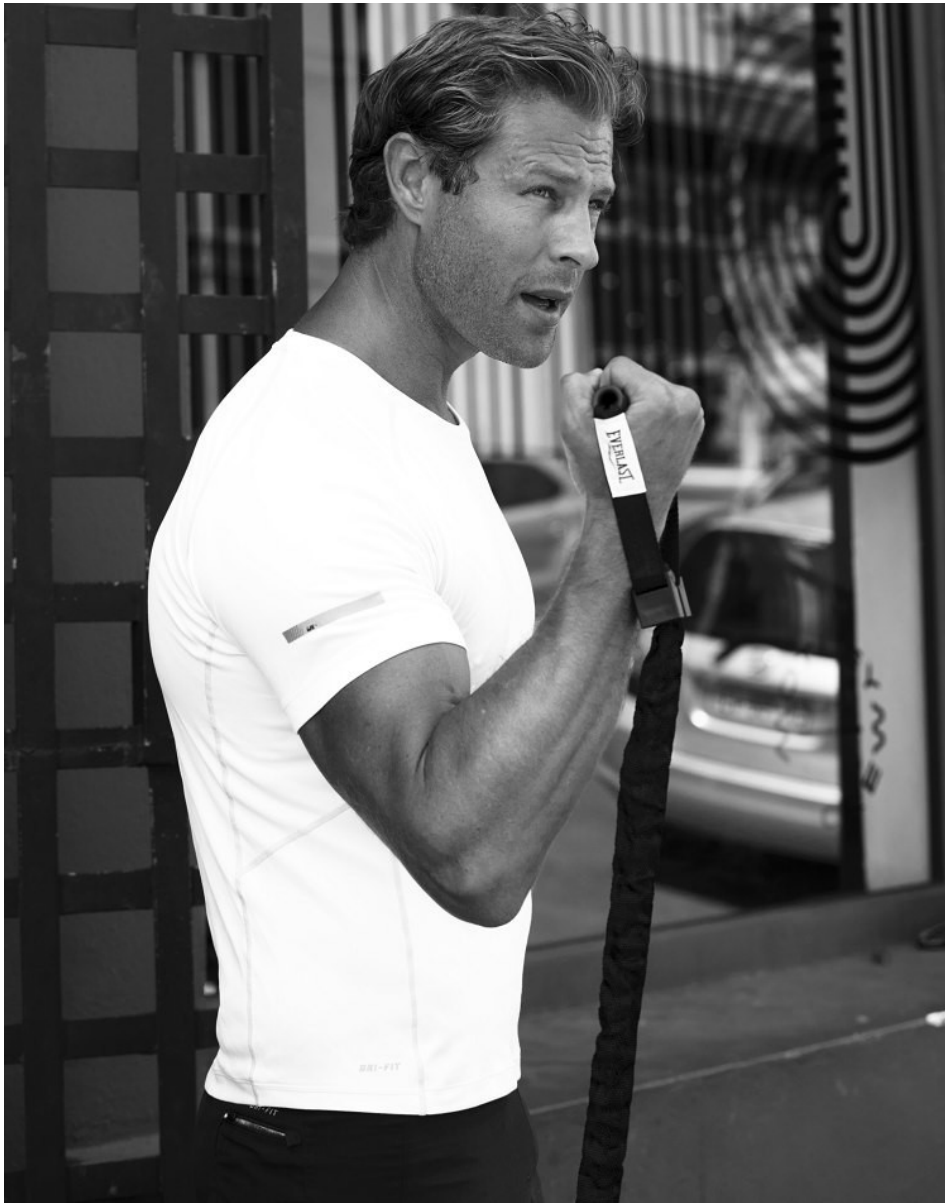

BOSS MODELS

CAPE TOWN

STUART BELLAMY

Height: 193cm Chest: 106cm Waist: 86cm Suit: 42 L Shoe: 11 UK Hair: Blonde Eyes: Blue