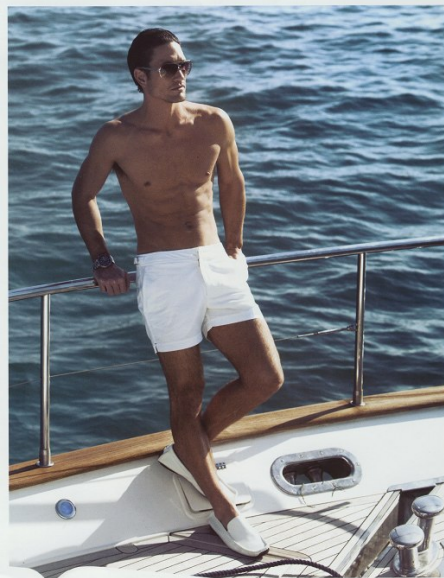

BOSS MODELS

CAPE TOWN

ISSUE 5 PRIVATE EDITION

PAUL SALE

Height: 184cm Chest: 99cm Waist: 79cm Suit: 38 R Shoe: 10 UK Hair: Brown Eyes: Green