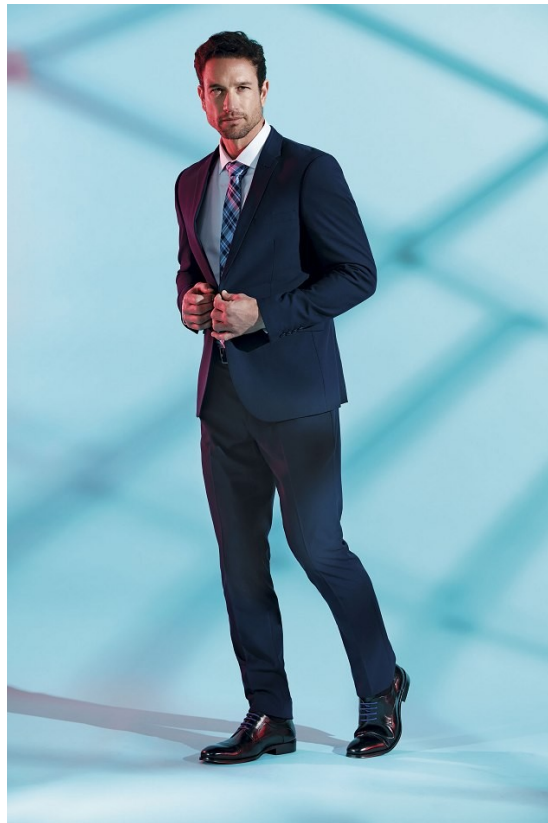

BOSS MODELS

CAPE TOWN

PAUL SALE

Height: 184cm Chest: 99cm Waist: 79cm Suit: 38 R Shoe: 10 UK Hair: Brown Eyes: Green

BOSS MODELS

CAPE TOWN

PAUL SALE

Height: 184cm Chest: 99cm Waist: 79cm Suit: 38 R Shoe: 10 UK Hair: Brown Eyes: Green

BOSS MODELS

CAPE TOWN

PAUL SALE

Height: 184cm Chest: 99cm Waist: 79cm Suit: 38 R Shoe: 10 UK Hair: Brown Eyes: Green

BOSS MODELS

CAPE TOWN

Limassol
Marina

PAUL SALE