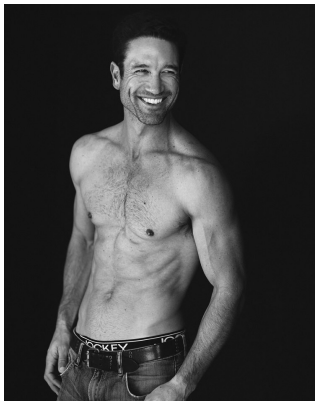

BOSS MODELS

CAPE TOWN

PAUL SALE

Height: 184cm Chest: 99cm Waist: 79cm Suit: 38 R Shoe: 10 UK Hair: Brown Eyes: Green

BOSS MODELS

CAPE TOWN

PAUL SALE

Height: 184cm Chest: 99cm Waist: 79cm Suit: 38 R Shoe: 10 UK Hair: Brown Eyes: Green

BOSS MODELS

CAPE TOWN

PAUL SALE

Height: 184cm Chest: 99cm Waist: 79cm Suit: 38 R Shoe: 10 UK Hair: Brown Eyes: Green