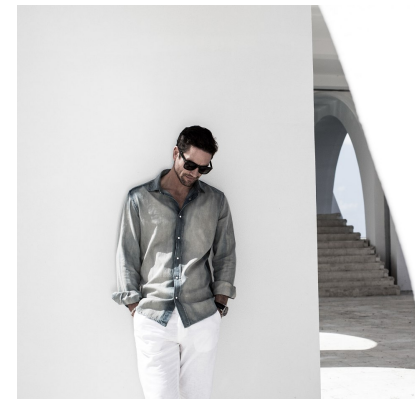

BOSS MODELS

CAPE TOWN

PAUL SALE

Height: 184cm Chest: 99cm Waist: 79cm Suit: 38 R Shoe: 10 UK Hair: Brown Eyes: Green

BOSS MODELS

CAPE TOWN

PAUL SALE

Height: 184cm Chest: 99cm Waist: 79cm Suit: 38 R Shoe: 10 UK Hair: Brown Eyes: Green

BOSS MODELS

CAPE TOWN

PAUL SALE

Height: 184cm Chest: 99cm Waist: 79cm Suit: 38 R Shoe: 10 UK Hair: Brown Eyes: Green