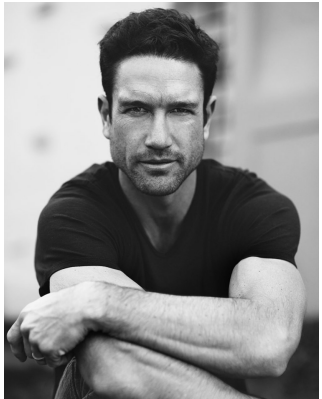

BOSS MODELS

CAPE TOWN

PAUL SALE

Height: 184cm Chest: 99cm Waist: 79cm Suit: 38 R Shoe: 10 UK Hair: Brown Eyes: Green

BOSS MODELS

CAPE TOWN

PAUL SALE

Height: 184cm Chest: 99cm Waist: 79cm Suit: 38 R Shoe: 10 UK Hair: Brown Eyes: Green

BOSS MODELS

CAPE TOWN

PAUL SALE

Height: 184cm Chest: 99cm Waist: 79cm Suit: 38 R Shoe: 10 UK Hair: Brown Eyes: Green