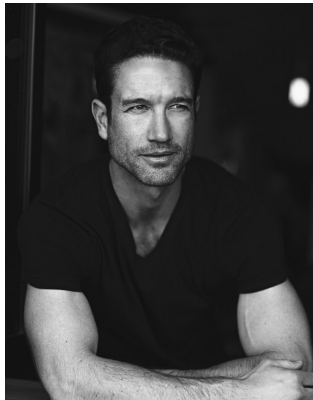

BOSS MODELS

CAPE TOWN

PAUL SALE

Height: 184cm Chest: 99cm Waist: 79cm Suit: 38 R Shoe: 10 UK Hair: Brown Eyes: Green

BOSS MODELS

CAPE TOWN

PAUL SALE

Height: 184cm Chest: 99cm Waist: 79cm Suit: 38 R Shoe: 10 UK Hair: Brown Eyes: Green

BOSS MODELS

CAPE TOWN

PAUL SALE

Height: 184cm Chest: 99cm Waist: 79cm Suit: 38 R Shoe: 10 UK Hair: Brown Eyes: Green