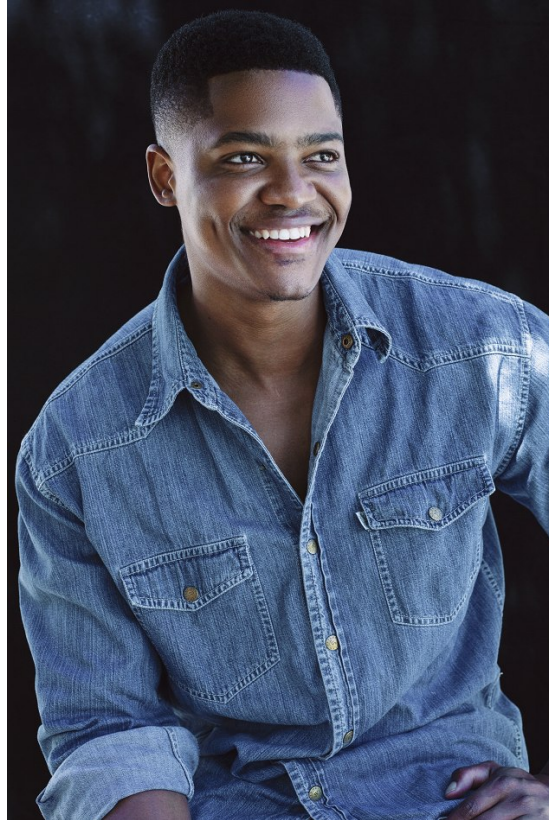

BOSS MODELS

CAPE TOWN

MZEE SOTSAKA

Height: 190cm Chest: 105cm Waist: 86cm Suit: 42 L Shoe: 11 UK Hair: Black Eyes: Brown

BOSS MODELS

CAPE TOWN

MZEE SOTSAKA

Height: 190cm Chest: 105cm Waist: 86cm Suit: 42 L Shoe: 11 UK Hair: Black Eyes: Brown