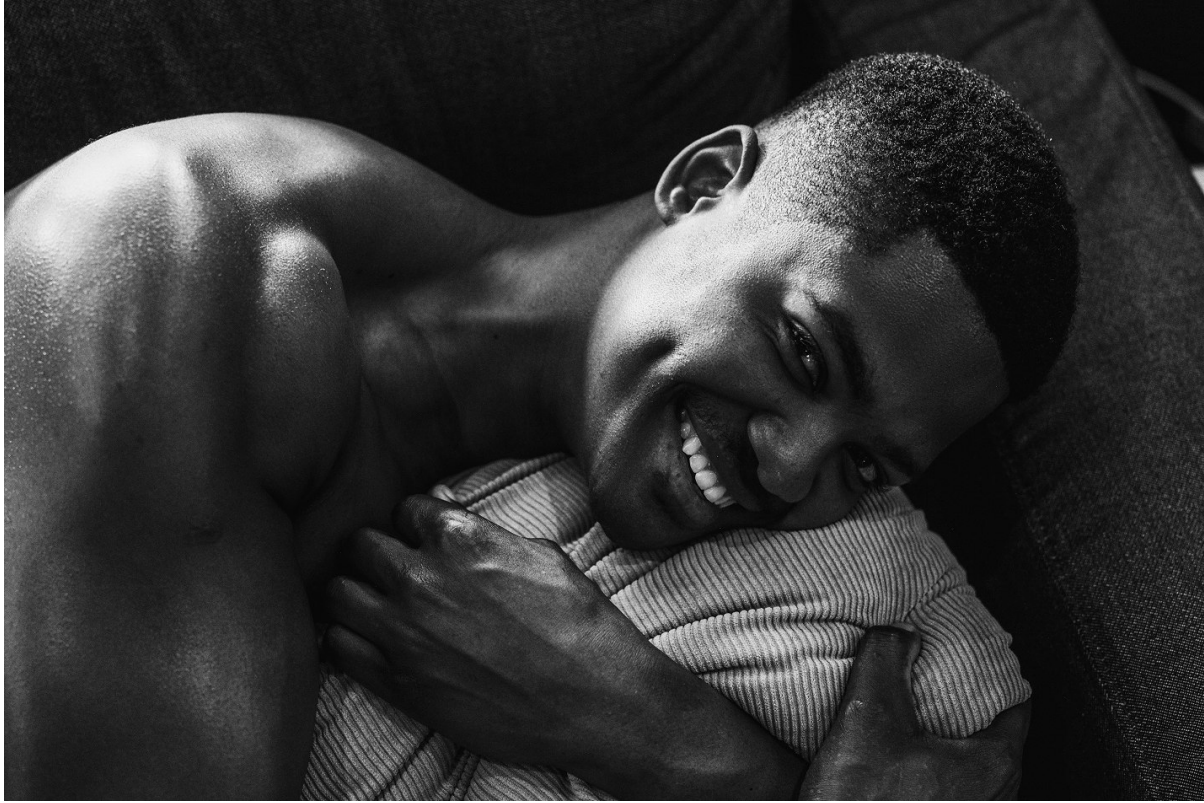

BOSS MODELS

CAPE TOWN

MZEE SOTSAKA

Height: 190cm Chest: 105cm Waist: 86cm Suit: 42 L Shoe: 11 UK Hair: Black Eyes: Brown

BOSS MODELS

CAPE TOWN

MZEE SOTSAKA

Height: 190cm Chest: 105cm Waist: 86cm Suit: 42 L Shoe: 11 UK Hair: Black Eyes: Brown