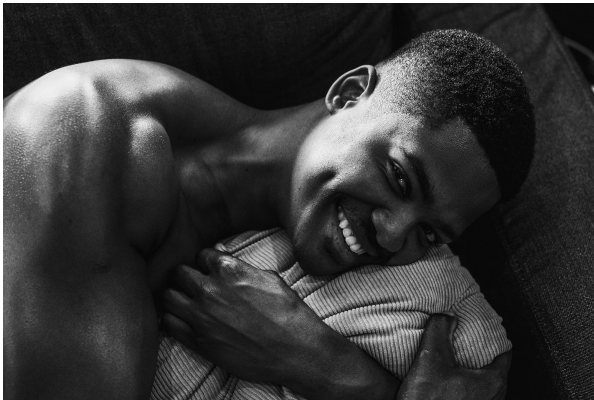

BOSS MODELS

CAPE TOWN

MZEE SOTSAKA

Height: 190cm Chest: 105cm Waist: 86cm Suit: 42 L Shoe: 11 UK Hair: Black Eyes: Brown

BOSS MODELS

CAPE TOWN

MZEE SOTSAKA

Height: 190cm Chest: 105cm Waist: 86cm Suit: 42 L Shoe: 11 UK Hair: Black Eyes: Brown