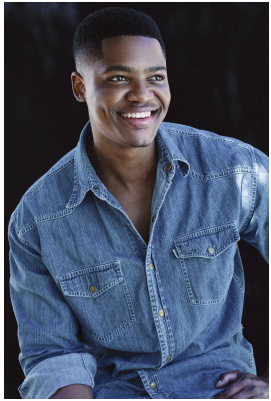

BOSS MODELS

CAPE TOWN

MZEE SOTSAKA

Height: 190cm Chest: 105cm Waist: 86cm Suit: 42 L Shoe: 11 UK Hair: Black Eyes: Brown

BOSS MODELS

CAPE TOWN

MZEE SOTSAKA

Height: 190cm Chest: 105cm Waist: 86cm Suit: 42 L Shoe: 11 UK Hair: Black Eyes: Brown