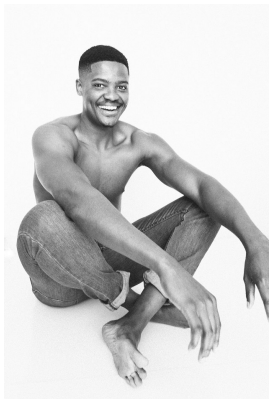

BOSS MODELS

CAPE TOWN

MZEE SOTSAKA

Height: 190cm Chest: 105cm Waist: 86cm Suit: 42 L Shoe: 11 UK Hair: Black Eyes: Brown

BOSS MODELS

CAPE TOWN

MZEE SOTSAKA

Height: 190cm Chest: 105cm Waist: 86cm Suit: 42 L Shoe: 11 UK Hair: Black Eyes: Brown