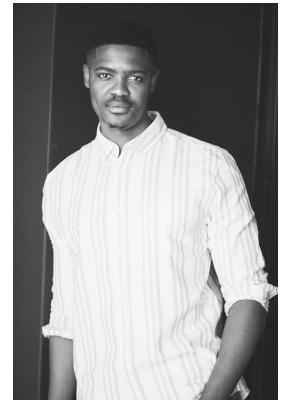

BOSS MODELS

CAPE TOWN

MZEE SOTSAKA

Height: 190cm Chest: 105cm Waist: 86cm Suit: 42 L Shoe: 11 UK Hair: Black Eyes: Brown

BOSS MODELS

CAPE TOWN

MZEE SOTSAKA

Height: 190cm Chest: 105cm Waist: 86cm Suit: 42 L Shoe: 11 UK Hair: Black Eyes: Brown