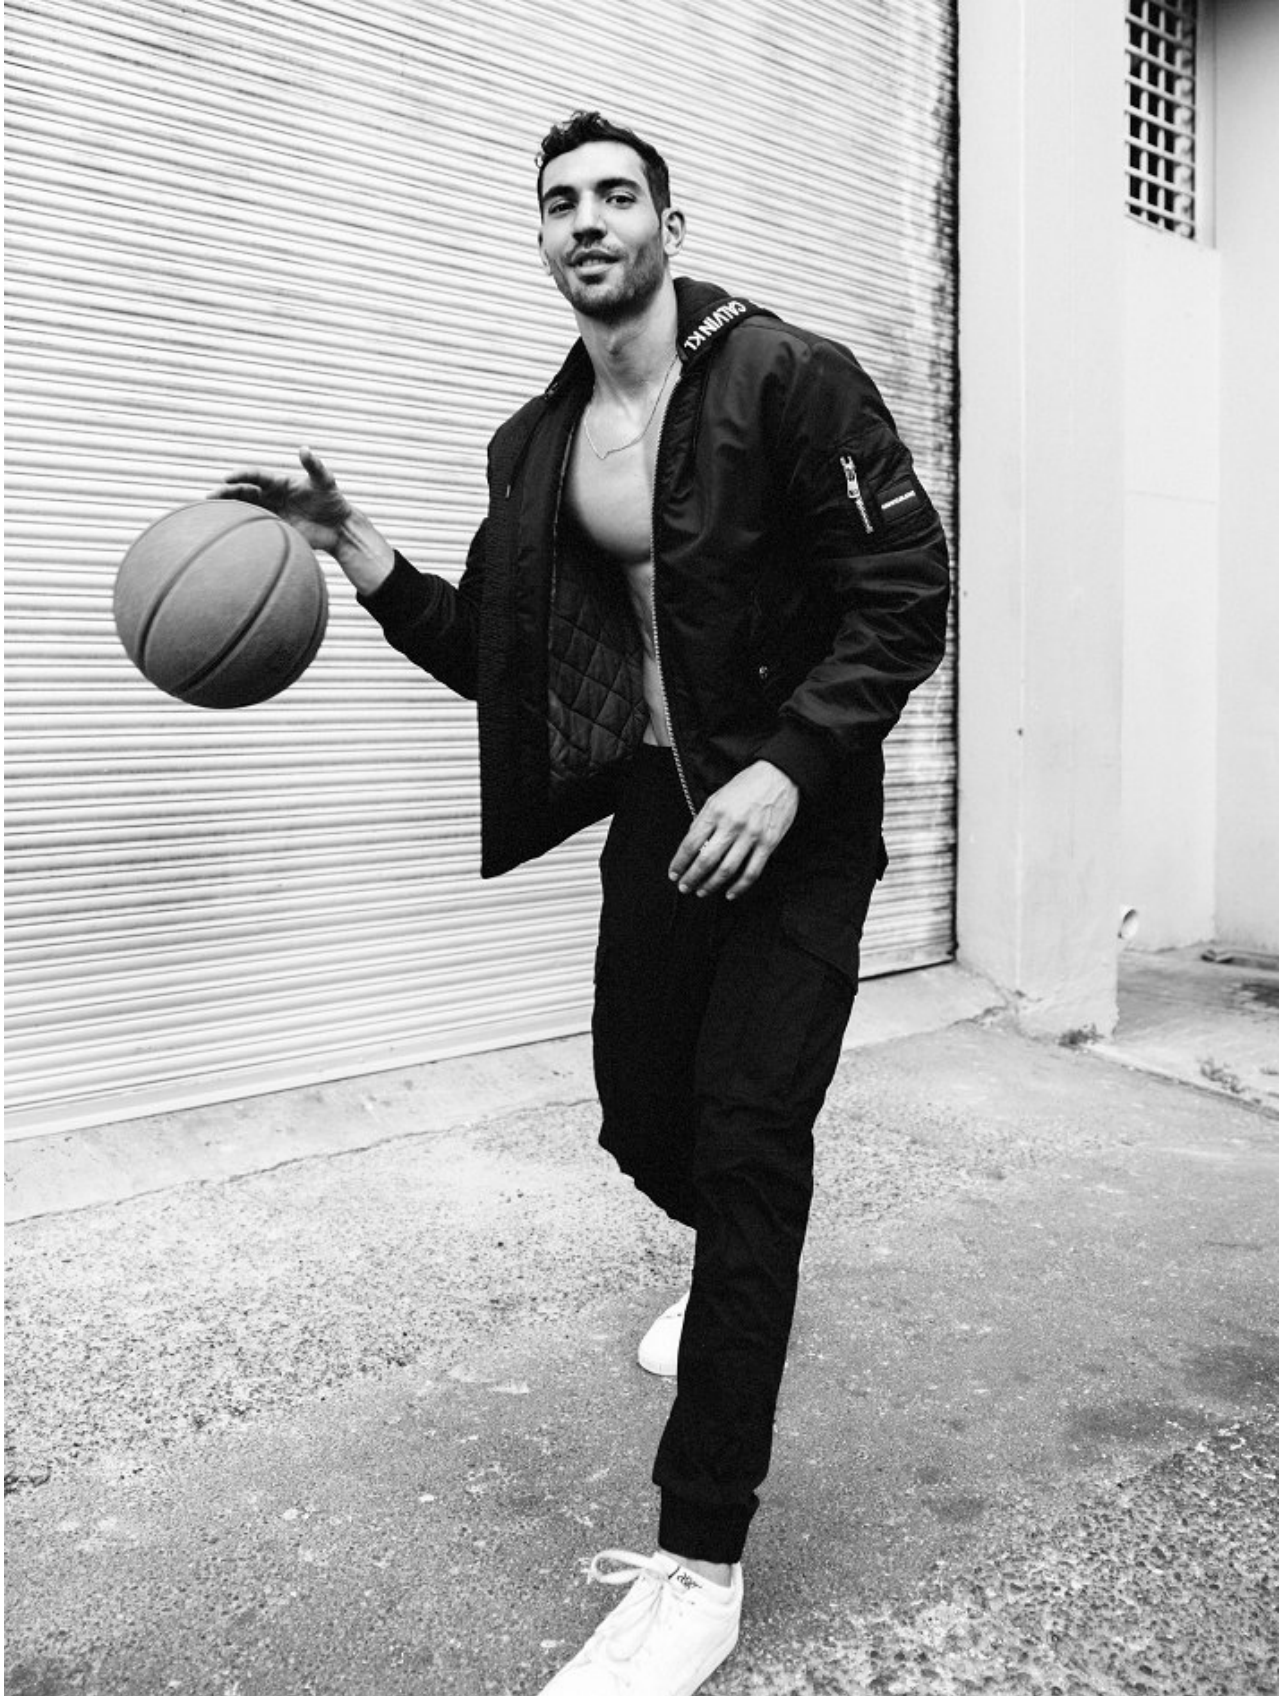

SERGEI ADONIS

BOSS MODELS

CAPE TOWN

SERGEI ADONIS

Height: 188cm Chest: 101cm Waist: 78cm Suit: 40 R Shoe: 12 UK Hair: Black Eyes: Brown