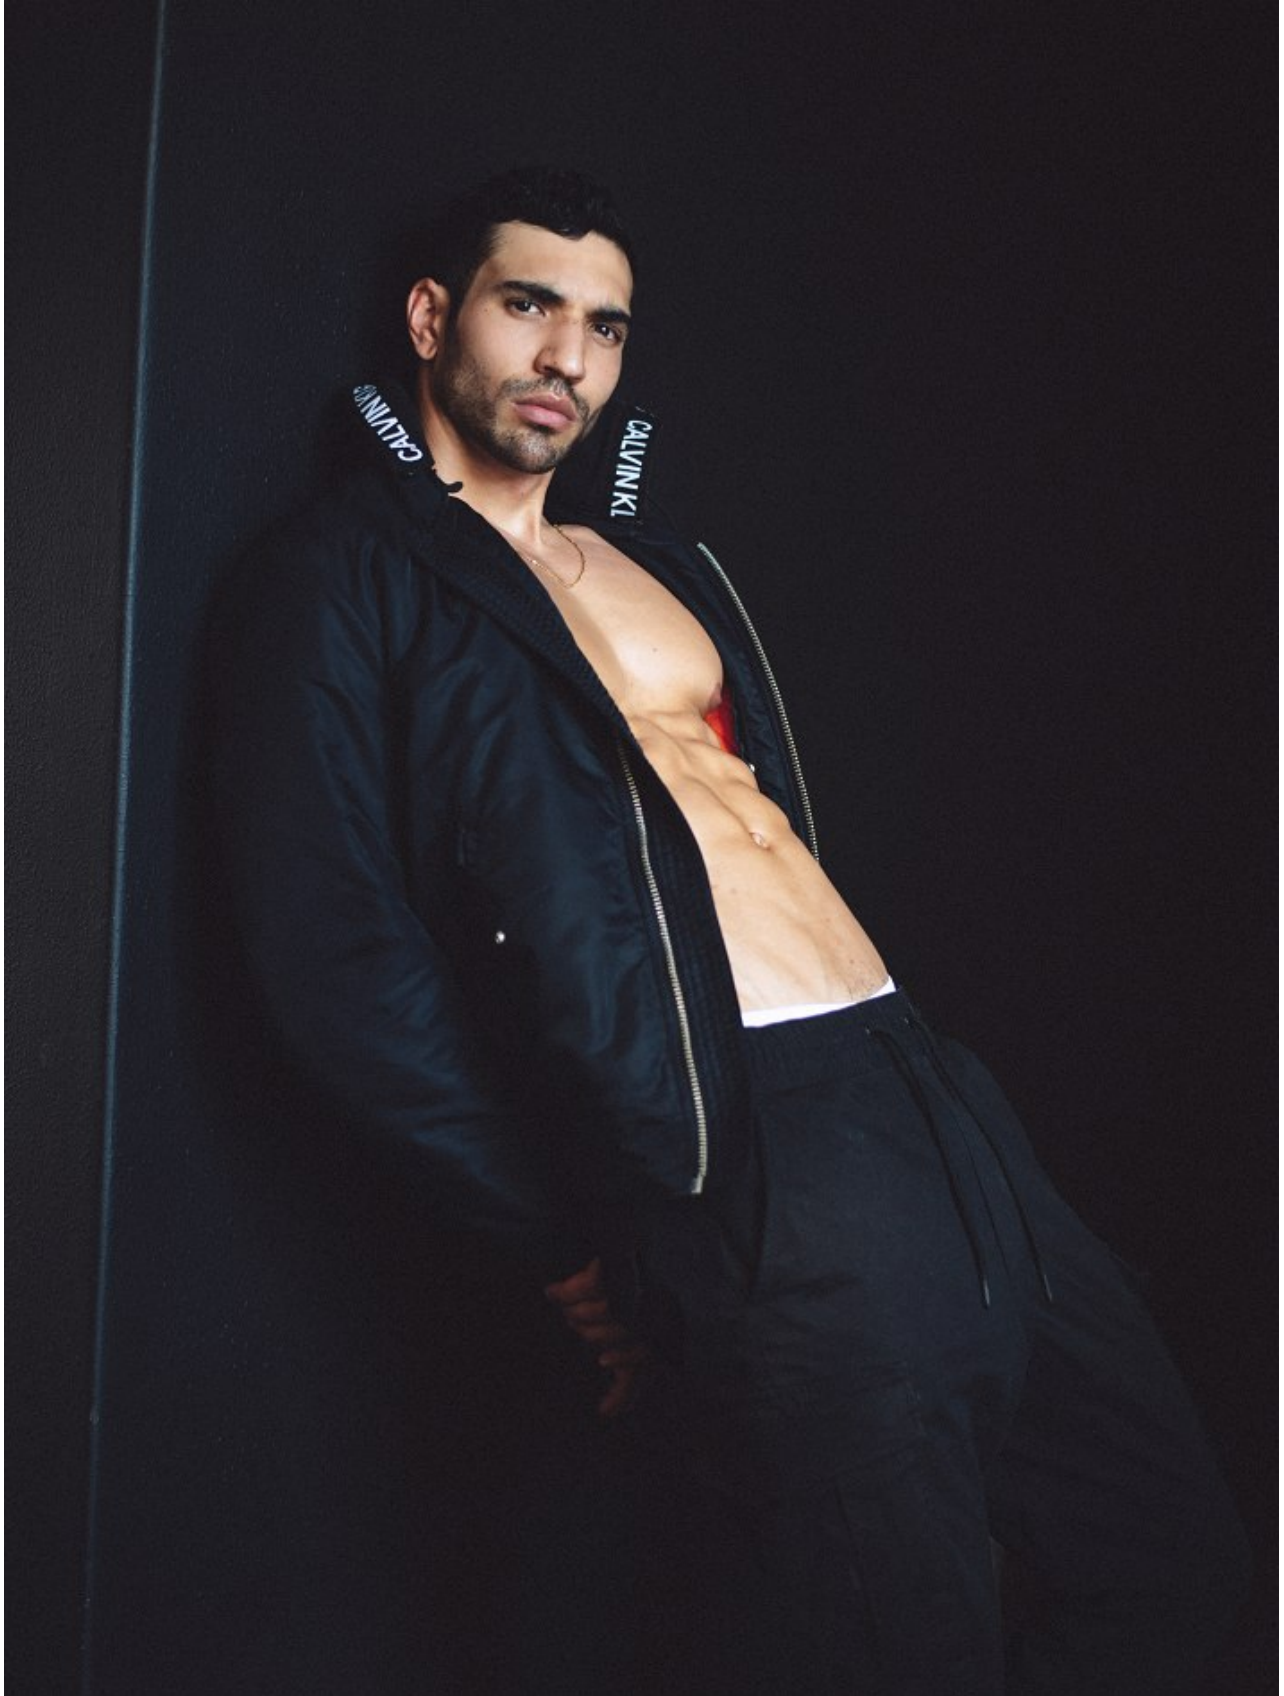

BOSS MODELS

CAPE TOWN

SERGEI ADONIS

Height: 188cm Chest: 101cm Waist: 78cm Suit: 40 R Shoe: 12 UK Hair: Black Eyes: Brown

BOSS MODELS

CAPE TOWN

SERGEI ADONIS

Height: 188cm Chest: 101cm Waist: 78cm Suit: 40 R Shoe: 12 UK Hair: Black Eyes: Brown