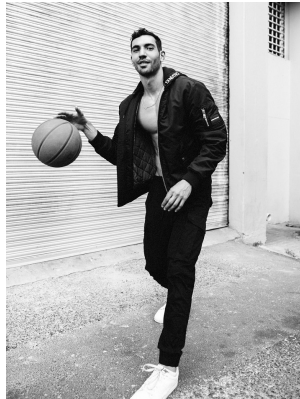

# BOSS MODELS

CAPE TOWN

## SERGEI ADONIS

Height: 188cm Chest: 101cm Waist: 78cm Suit: 40 R Shoe: 12 UK Hair: Black Eyes: Brown