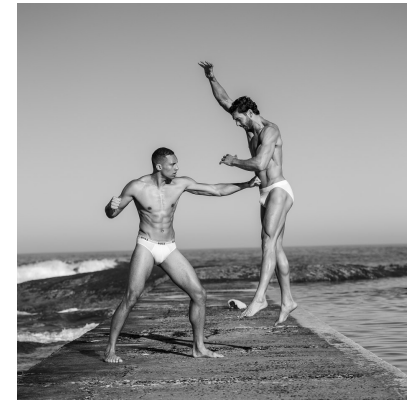

# BOSS MODELS

CAPE TOWN

## SERGEI ADONIS

Height: 188cm Chest: 101cm Waist: 78cm Suit: 40 R Shoe: 12 UK Hair: Black Eyes: Brown