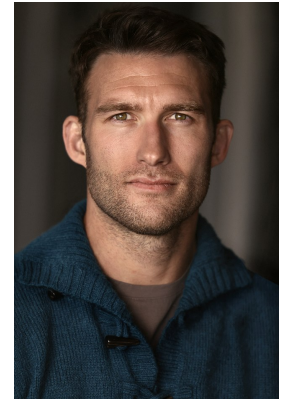

# BOSS MODELS

CAPE TOWN

SCOTT PARKER

Height: 178cm Chest: 101cm Waist: 81cm Suit: 40 S Shoe: 10.5 UK Hair: Brown Eyes: Green

# BOSS MODELS

CAPE TOWN

## SCOTT PARKER

Height: 178cm Chest: 101cm Waist: 81cm Suit: 40 S Shoe: 10.5 UK Hair: Brown Eyes: Green