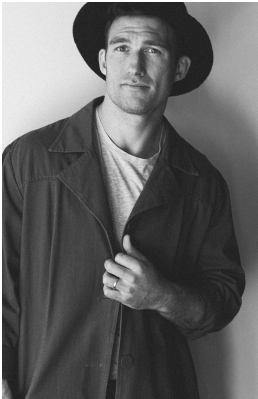

# BOSS MODELS

CAPE TOWN

## SCOTT PARKER

Height: 178cm Chest: 101cm Waist: 81cm Suit: 40 S Shoe: 10.5 UK Hair: Brown Eyes: Green