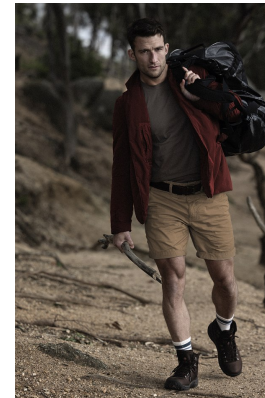

# BOSS MODELS

CAPE TOWN

## SCOTT PARKER

Height: 178cm Chest: 101cm Waist: 81cm Suit: 40 S Shoe: 10.5 UK Hair: Brown Eyes: Green