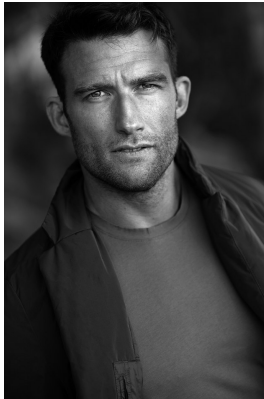

# BOSS MODELS

CAPE TOWN

## SCOTT PARKER

Height: 178cm Chest: 101cm Waist: 81cm Suit: 40 S Shoe: 10.5 UK Hair: Brown Eyes: Green