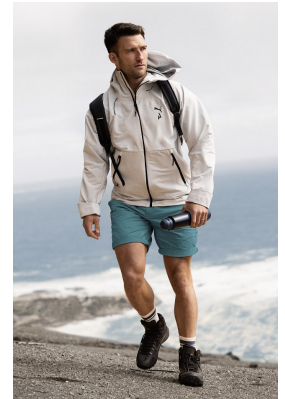

# BOSS MODELS

CAPE TOWN

SCOTT PARKER

Height: 178cm Chest: 101cm Waist: 81cm Suit: 40 S Shoe: 10.5 UK Hair: Brown Eyes: Green

# BOSS MODELS

CAPE TOWN

## SCOTT PARKER

Height: 178cm Chest: 101cm Waist: 81cm Suit: 40 S Shoe: 10.5 UK Hair: Brown Eyes: Green