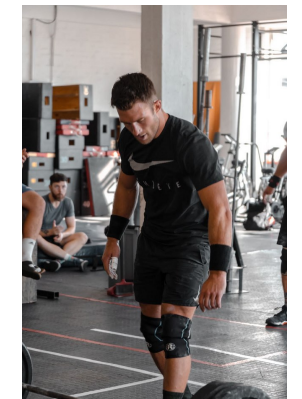

# BOSS MODELS

CAPE TOWN

## SCOTT PARKER

Height: 178cm Chest: 101cm Waist: 81cm Suit: 40 S Shoe: 10.5 UK Hair: Brown Eyes: Green