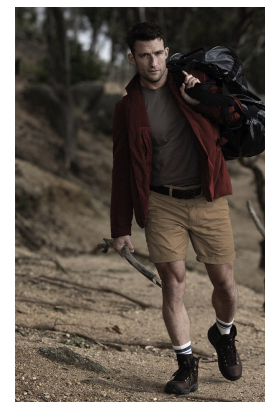

# BOSS MODELS

CAPE TOWN

SCOTT PARKER

Height: 178cm Chest: 101cm Waist: 81cm Suit: 40 S Shoe: 10.5 UK Hair: Brown Eyes: Green

# BOSS MODELS

CAPE TOWN

## SCOTT PARKER

Height: 178cm Chest: 101cm Waist: 81cm Suit: 40 S Shoe: 10.5 UK Hair: Brown Eyes: Green