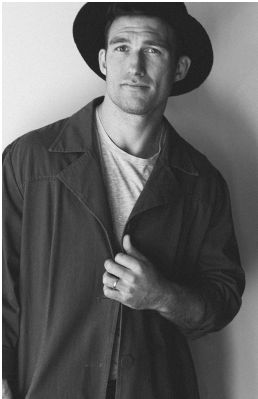

# BOSS MODELS

CAPE TOWN

SCOTT PARKER

Height: 178cm Chest: 101cm Waist: 81cm Suit: 40 S Shoe: 10.5 UK Hair: Brown Eyes: Green

# BOSS MODELS

CAPE TOWN

## SCOTT PARKER

Height: 178cm Chest: 101cm Waist: 81cm Suit: 40 S Shoe: 10.5 UK Hair: Brown Eyes: Green