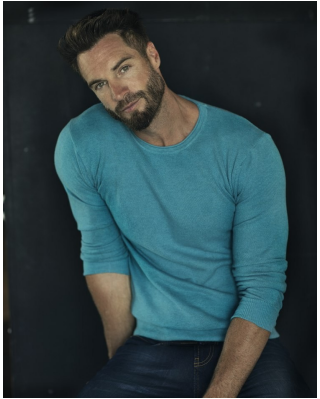

# BOSS MODELS

CAPE TOWN

## MARC BUCKNER

Height: 185cm Chest: 103cm Waist: 79cm Suit: 40 R Shoe: 10.5 UK Hair: Light Brown Eyes: Green