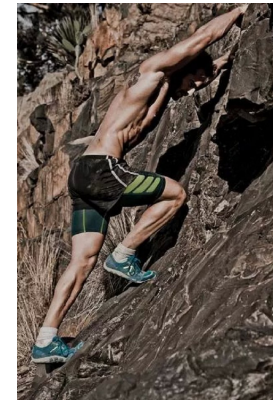

BOSS MODELS

CAPE TOWN

MARC BUCKNER

Height: 185cm Chest: 103cm Waist: 79cm Suit: 40 R Shoe: 10.5 UK Hair: Light Brown Eyes: Green

BOSS MODELS

CAPE TOWN

MARC BUCKNER

Height: 185cm Chest: 103cm Waist: 79cm Suit: 40 R Shoe: 10.5 UK Hair: Light Brown Eyes: Green

BOSS MODELS

CAPE TOWN

MARC BUCKNER

Height: 185cm Chest: 103cm Waist: 79cm Suit: 40 R Shoe: 10.5 UK Hair: Light Brown Eyes: Green