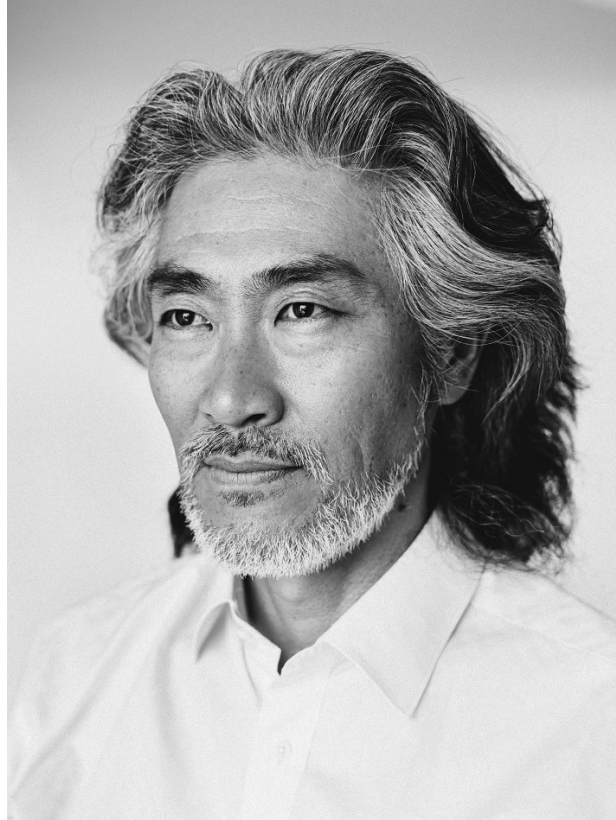

# BOSS MODELS

CAPE TOWN

PETER LEE

Height: 178cm Chest: 96cm Waist: 81cm Suit: 38 R Shoe: 9.5 UK Hair: Grey Eyes: Brown