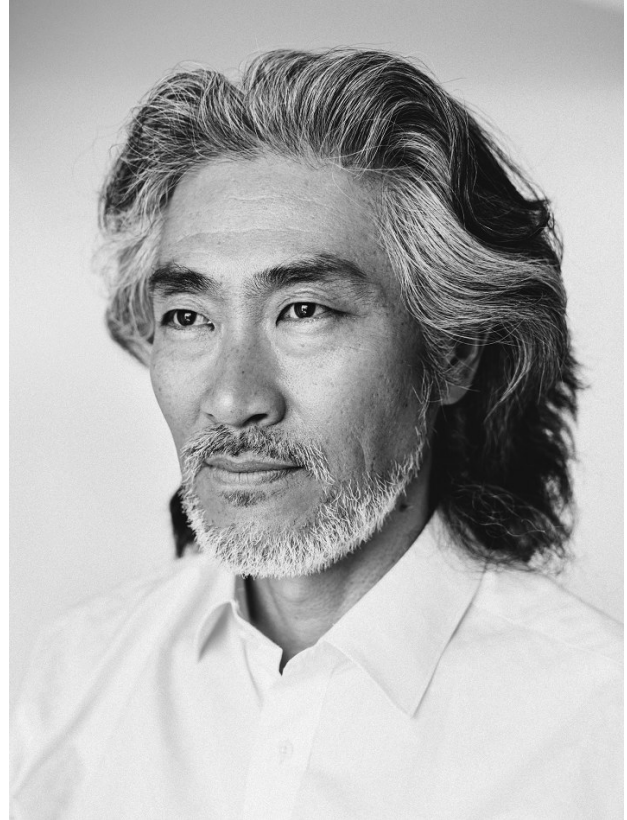

BOSS MODELS

CAPE TOWN

PETER LEE

Height: 178cm Chest: 97cm Waist: 75cm Suit: 38 R Shoe: 9.5 UK Hair: Grey Eyes: Brown

BOSS MODELS

CAPE TOWN

PETER LEE

Height: 178cm Chest: 97cm Waist: 75cm Suit: 38 R Shoe: 9.5 UK Hair: Grey Eyes: Brown