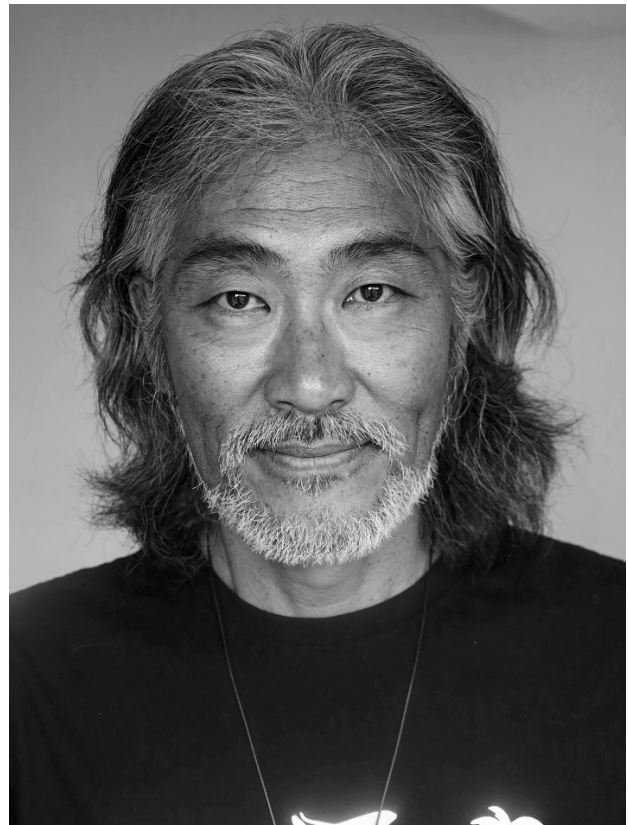

BOSS MODELS

CAPE TOWN

PETER LEE

Height: 178cm Chest: 97cm Waist: 75cm Suit: 38 R Shoe: 9.5 UK Hair: Grey Eyes: Brown

BOSS MODELS

CAPE TOWN

PETER LEE

Height: 178cm Chest: 97cm Waist: 75cm Suit: 38 R Shoe: 9.5 UK Hair: Grey Eyes: Brown