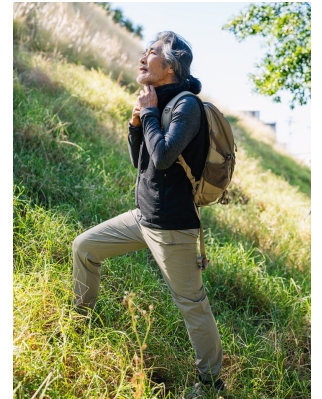

# BOSS MODELS

CAPE TOWN

PETER LEE

Height: 178cm Chest: 97cm Waist: 75cm Suit: 38 R Shoe: 9.5 UK Hair: Grey Eyes: Brown