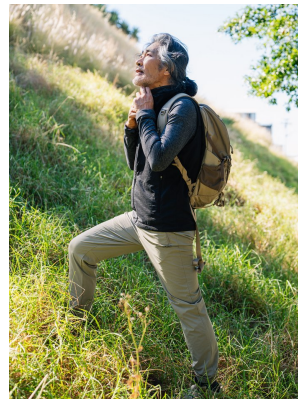

# BOSS MODELS

CAPE TOWN

PETER LEE

Height: 178cm Chest: 96cm Waist: 81cm Suit: 38 R Shoe: 9.5 UK Hair: Grey Eyes: Brown