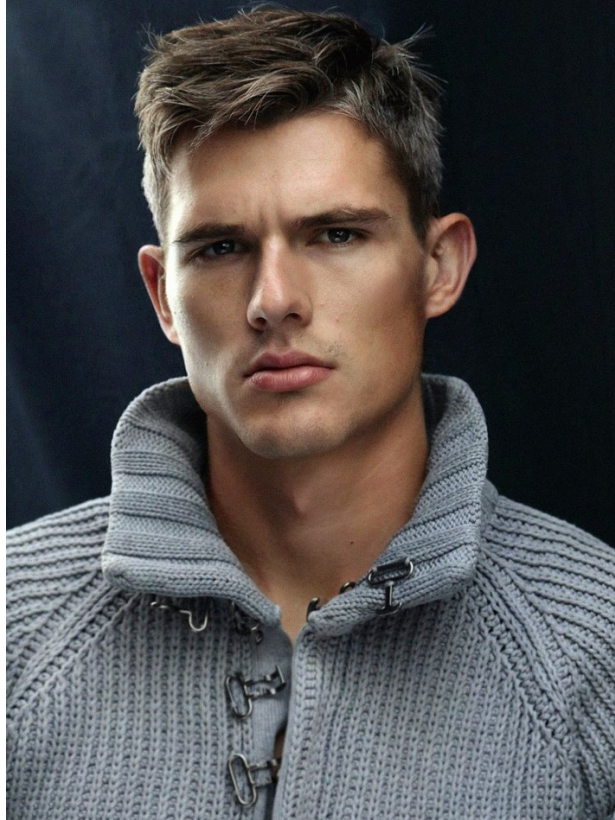

BOSS MODELS

CAPE TOWN

CALVIN KING

Height: 188cm Chest: 99cm Waist: 81cm Suit: 40 R Shoe: 10 UK Hair: Grey Brown Eyes: Green/Grey