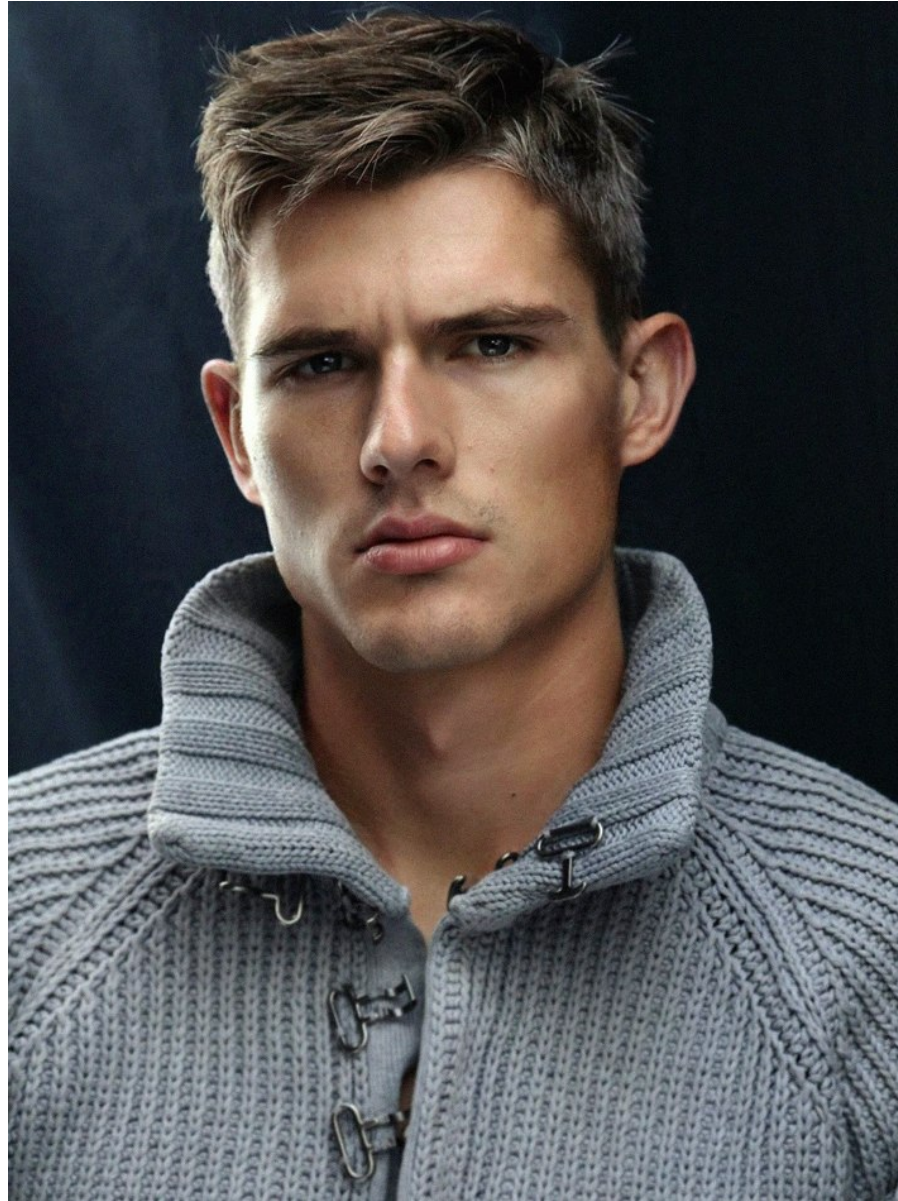

BOSS MODELS

CAPE TOWN

CALVIN KING

Height: 188cm Chest: 99cm Waist: 81cm Suit: 40 R Shoe: 10 UK Hair: Grey Brown Eyes: Green/Grey