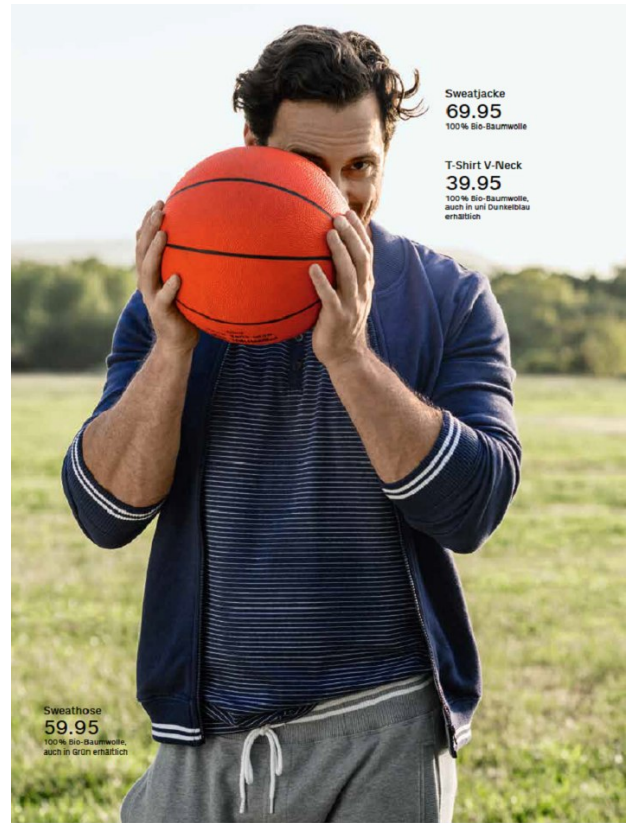

BOSS MODELS

CAPE TOWN

TYRON HATCH

Height: 186cm Chest: 107cm Waist: 85cm Suit: 42 R Shoe: 10 UK Hair: Brown Eyes: Brown