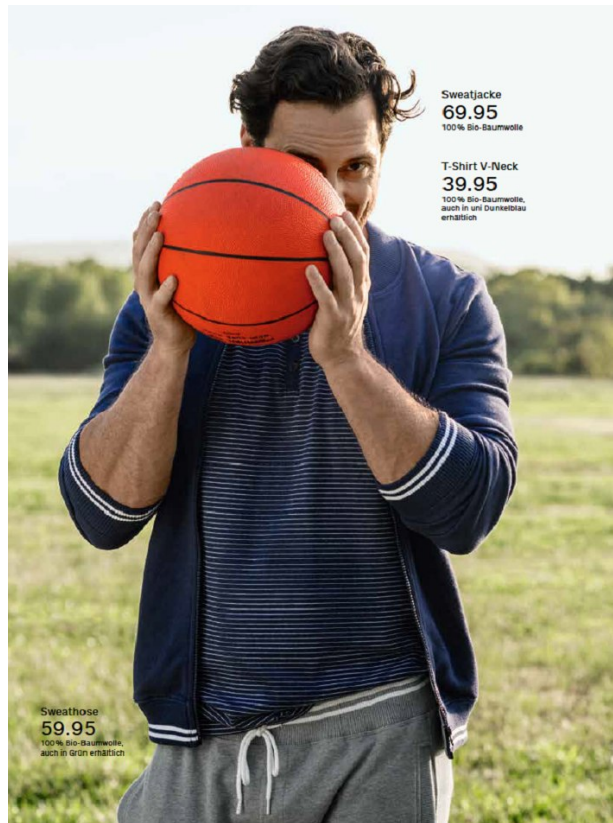

BOSS MODELS

CAPE TOWN

TYRON HATCH

Height: 186cm Chest: 111cm Waist: 86cm Suit: 42 R Shoe: 10 UK Hair: Brown Eyes: Brown

BOSS MODELS

CAPE TOWN

TYRON HATCH

Height: 186cm Chest: 111cm Waist: 86cm Suit: 42 R Shoe: 10 UK Hair: Brown Eyes: Brown