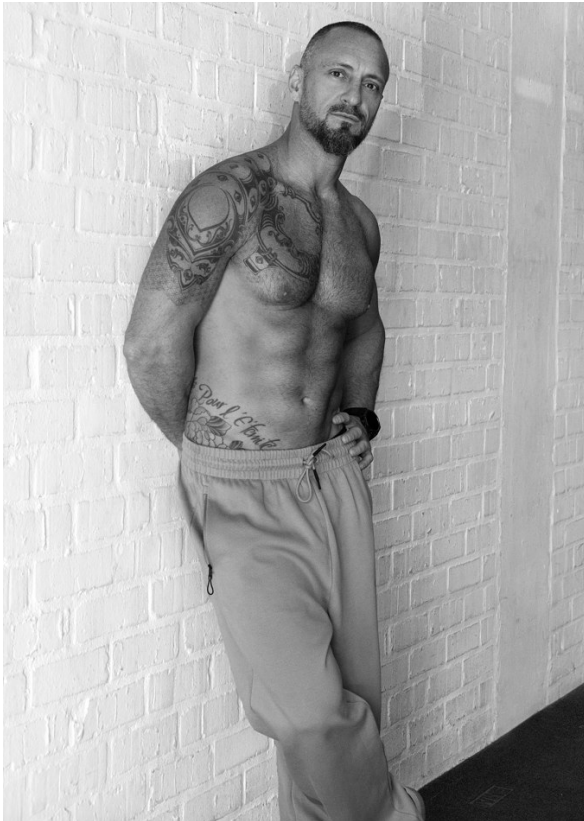

# BOSS MODELS

CAPE TOWN

TYRON HATCH

Height: 186cm Chest: 107cm Waist: 85cm Suit: 42 R Shoe: 10 UK Hair: Brown Eyes: Brown

# BOSS MODELS

CAPE TOWN

## TYRON HATCH

Height: 186cm Chest: 107cm Waist: 85cm Suit: 42 R Shoe: 10 UK Hair: Brown Eyes: Brown