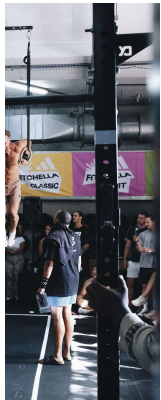

BOSS MODELS

CAPE TOWN

TYRON HATCH

Height: 186cm Chest: 107cm Waist: 85cm Suit: 42 R Shoe: 10 UK Hair: Brown Eyes: Brown

BOSS MODELS

CAPE TOWN

TYRON HATCH

Height: 186cm Chest: 107cm Waist: 85cm Suit: 42 R Shoe: 10 UK Hair: Brown Eyes: Brown