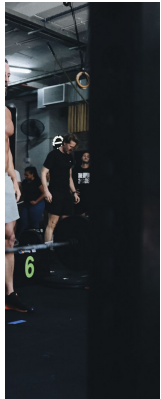

BOSS MODELS

CAPE TOWN

TYRON HATCH

Height: 186cm Chest: 107cm Waist: 85cm Suit: 42 R Shoe: 10 UK Hair: Brown Eyes: Brown

BOSS MODELS

CAPE TOWN

TYRON HATCH

Height: 186cm Chest: 107cm Waist: 85cm Suit: 42 R Shoe: 10 UK Hair: Brown Eyes: Brown