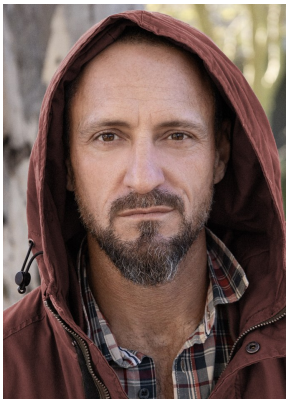

BOSS MODELS

CAPE TOWN

TYRON HATCH

Height: 186cm Chest: 107cm Waist: 85cm Suit: 42 R Shoe: 10 UK Hair: Brown Eyes: Brown

BOSS MODELS

CAPE TOWN

TYRON HATCH

Height: 186cm Chest: 107cm Waist: 85cm Suit: 42 R Shoe: 10 UK Hair: Brown Eyes: Brown