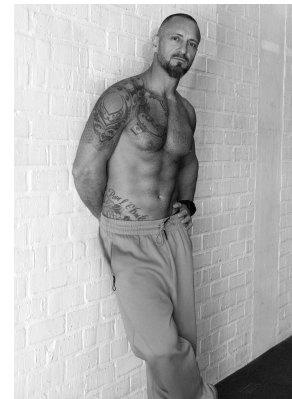

BOSS MODELS

CAPE TOWN

TYRON HATCH

Height: 186cm Chest: 107cm Waist: 85cm Suit: 42 R Shoe: 10 UK Hair: Brown Eyes: Brown

BOSS MODELS

CAPE TOWN

TYRON HATCH

Height: 186cm Chest: 107cm Waist: 85cm Suit: 42 R Shoe: 10 UK Hair: Brown Eyes: Brown