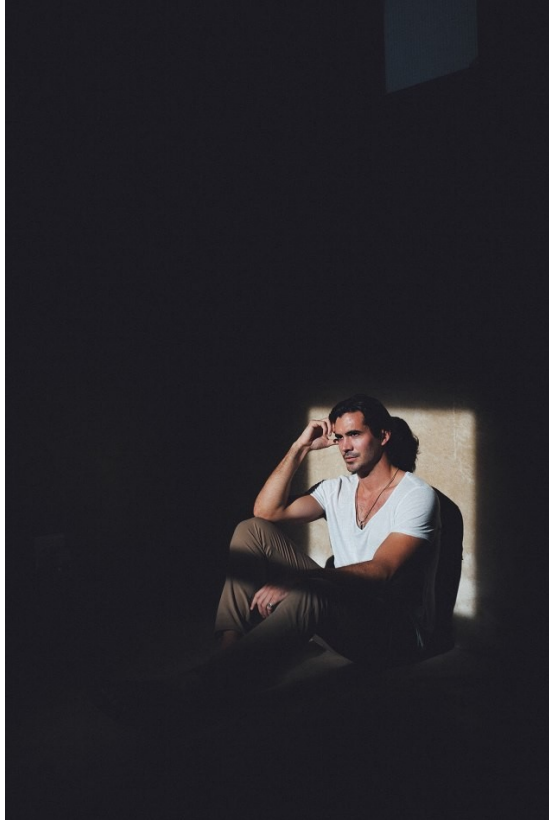

BOSS MODELS

CAPE TOWN

LUC DE LA MOTTE

Height: 184cm Chest: 110cm Waist: 92cm Suit: 40 R Shoe: 10 UK Hair: Brown Eyes: Brown