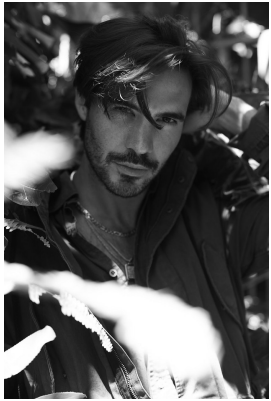

BOSS MODELS

CAPE TOWN

NEVER HIDE

Ekkehardt

OTTO KERN
FRAGRANCES

LUC DE LA MOTTE

Height: 184cm Chest: 110cm Waist: 92cm Suit: 40 R Shoe: 10 UK Hair: Brown Eyes: Brown

BOSS MODELS

CAPE TOWN

LUC DE LA MOTTE

Height: 184cm Chest: 110cm Waist: 92cm Suit: 40 R Shoe: 10 UK Hair: Brown Eyes: Brown

BOSS MODELS

CAPE TOWN

LUC DE LA MOTTE

Height: 184cm Chest: 110cm Waist: 92cm Suit: 40 R Shoe: 10 UK Hair: Brown Eyes: Brown