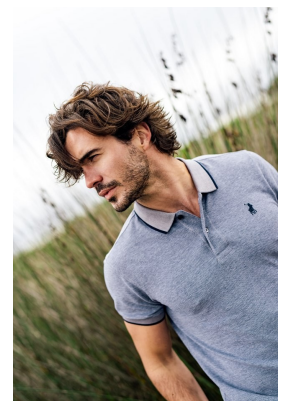

BOSS MODELS

CAPE TOWN

NEVER HIDE

Ekkehardt

OTTO KERN
FRAGRANCES

LUC DE LA MOTTE

Height: 184cm Chest: 110cm Waist: 92cm Suit: 40 R Shoe: 10 UK Hair: Brown Eyes: Brown

BOSS MODELS

CAPE TOWN

LUC DE LA MOTTE

Height: 184cm Chest: 110cm Waist: 92cm Suit: 40 R Shoe: 10 UK Hair: Brown Eyes: Brown

BOSS MODELS

CAPE TOWN

LUC DE LA MOTTE

Height: 184cm Chest: 110cm Waist: 92cm Suit: 40 R Shoe: 10 UK Hair: Brown Eyes: Brown