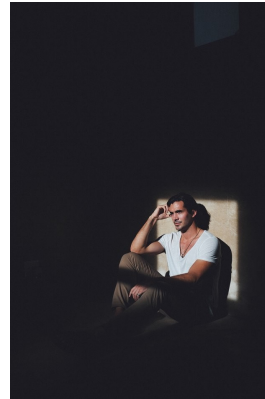

BOSS MODELS

CAPE TOWN

NEVER HIDE

Ekkehardt

OTTO KERN
FRAGRANCES

LUC DE LA MOTTE

Height: 184cm Chest: 110cm Waist: 92cm Suit: 40 R Shoe: 10 UK Hair: Brown Eyes: Brown

BOSS MODELS

CAPE TOWN

LUC DE LA MOTTE

Height: 184cm Chest: 110cm Waist: 92cm Suit: 40 R Shoe: 10 UK Hair: Brown Eyes: Brown

BOSS MODELS

CAPE TOWN

LUC DE LA MOTTE

Height: 184cm Chest: 110cm Waist: 92cm Suit: 40 R Shoe: 10 UK Hair: Brown Eyes: Brown