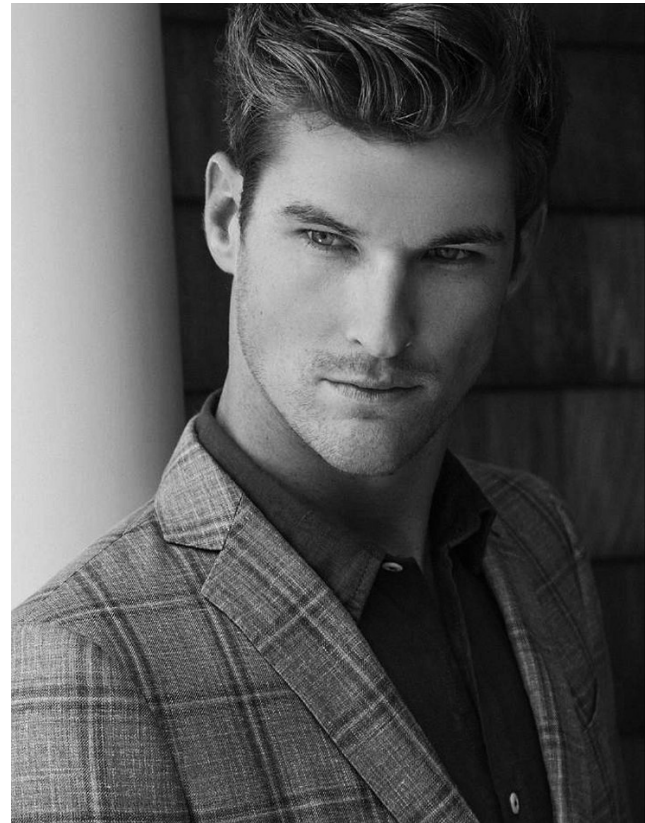

BOSS MODELS

CAPE TOWN

SEAN VAN SCHOOR

Height: 189cm Chest: 96cm Waist: 84cm Suit: 40 L Shoe: 9 UK Hair: Light Brown Eyes: Blue