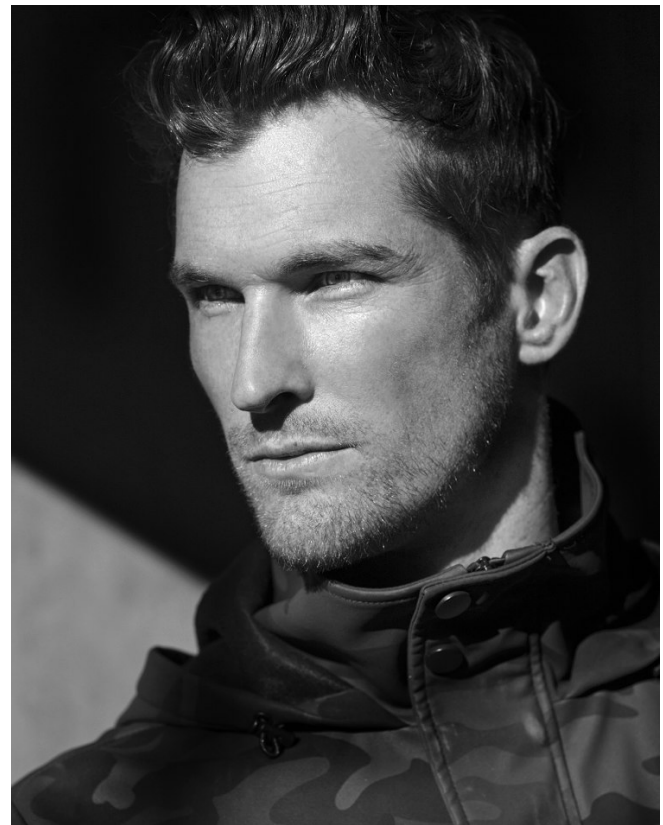

BOSS MODELS

CAPE TOWN

SEAN VAN SCHOOR

Height: 189cm Chest: 96cm Waist: 84cm Suit: 40 L Shoe: 9 UK Hair: Light Brown Eyes: Blue