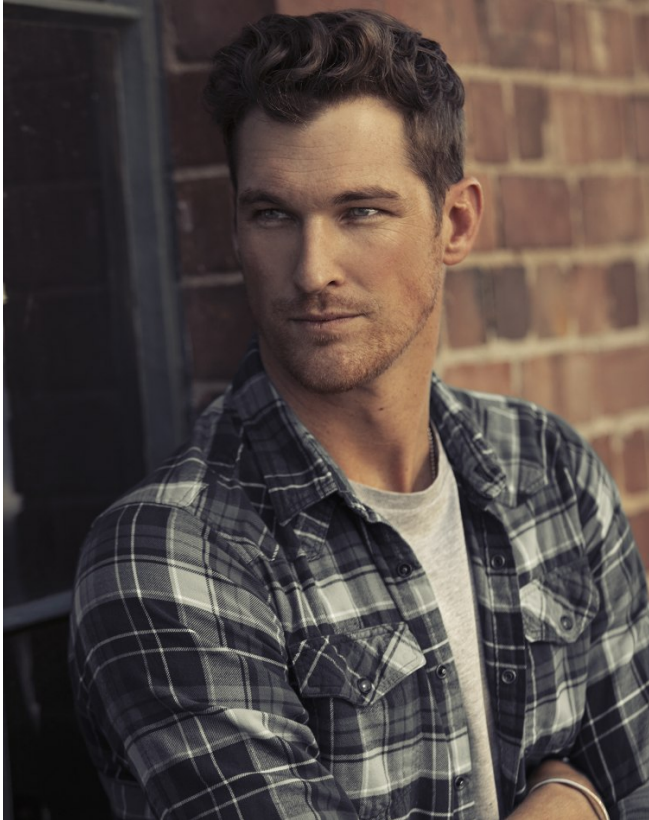

# BOSS MODELS

CAPE TOWN

## SEAN VAN SCHOOR

Height: 189cm Chest: 96cm Waist: 84cm Suit: 40 L Shoe: 9 UK Hair: Light Brown Eyes: Blue