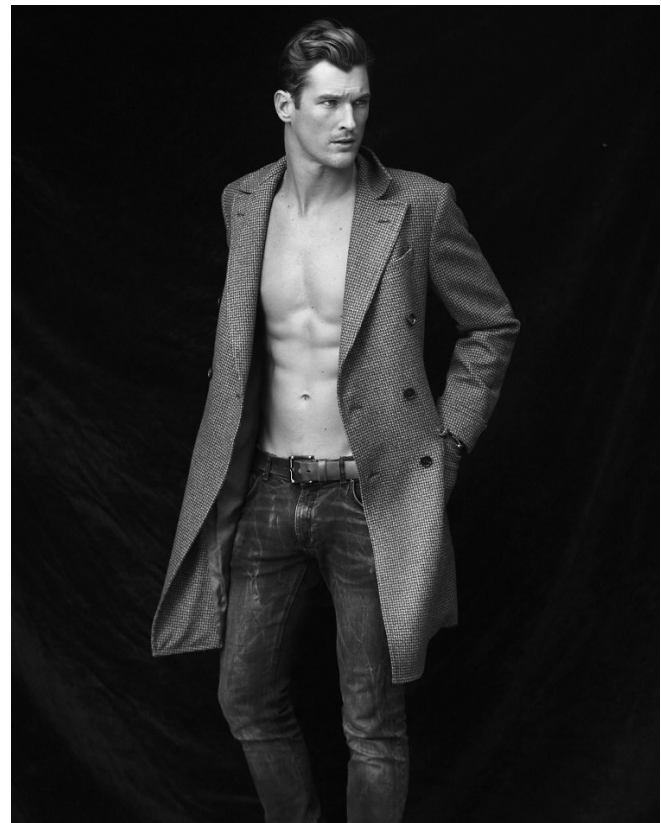

BOSS MODELS

CAPE TOWN

SEAN VAN SCHOOR

Height: 189cm Chest: 96cm Waist: 84cm Suit: 40 L Shoe: 9 UK Hair: Light Brown Eyes: Blue