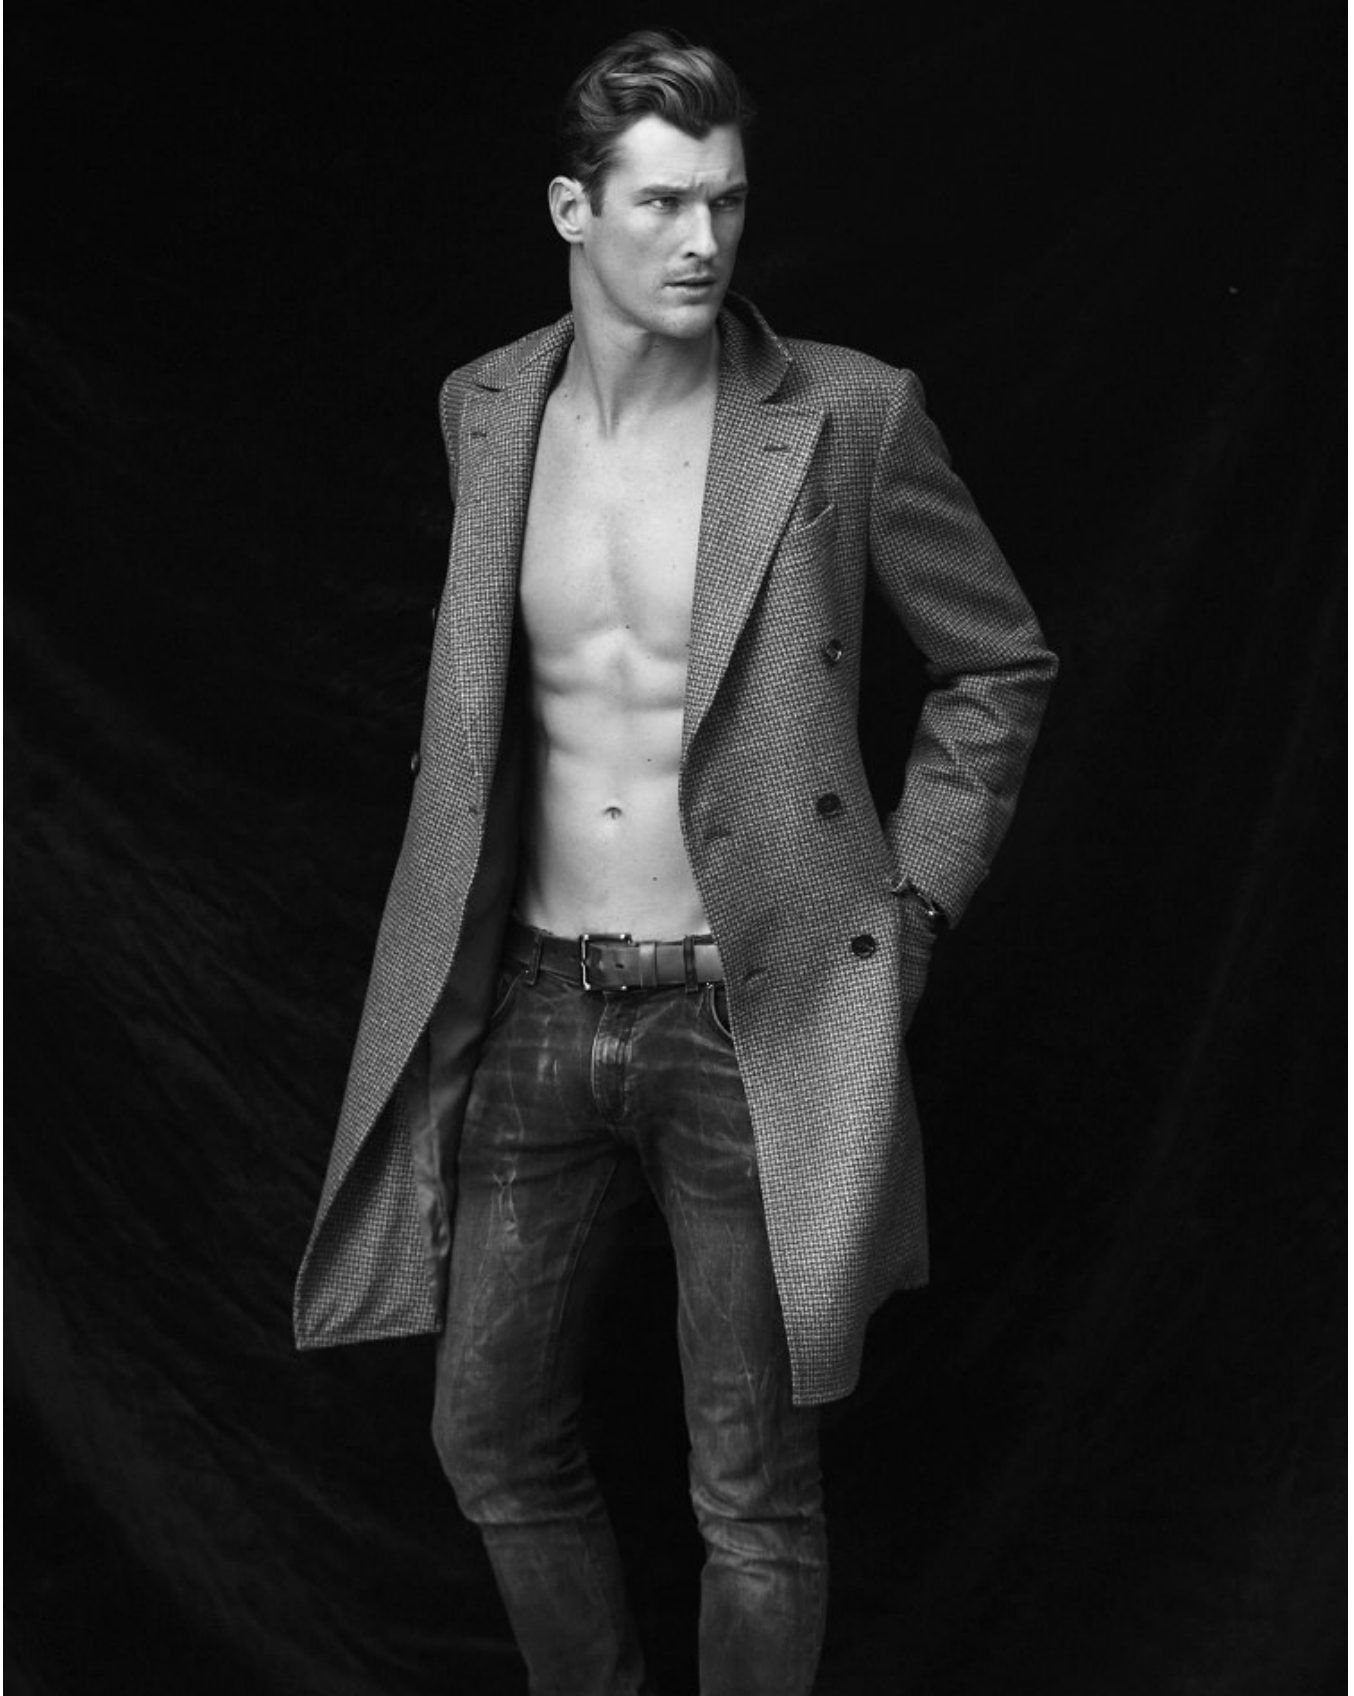

BOSS MODELS

CAPE TOWN

SEAN VAN SCHOOR

Height: 189cm Chest: 96cm Waist: 84cm Suit: 40 L Shoe: 9 UK Hair: Light Brown Eyes: Blue