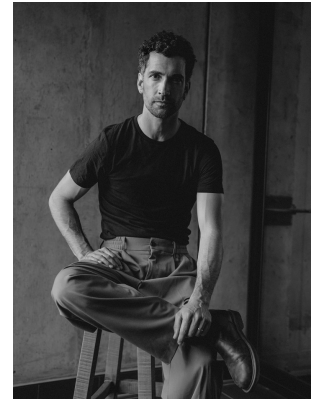

BOSS MODELS

CAPE TOWN

MICHAEL ANDERSON

Height: 185cm Chest: 95cm Waist: 73cm Suit: 38 L Shoe: 8 UK Hair: Dark Brown Eyes: Brown

BOSS MODELS

CAPE TOWN

MICHAEL ANDERSON

Height: 185cm Chest: 95cm Waist: 73cm Suit: 38 L Shoe: 8 UK Hair: Dark Brown Eyes: Brown