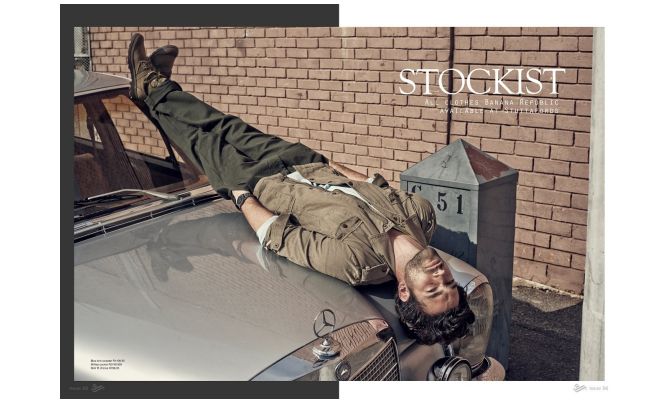

BOSS MODELS

CAPE TOWN

MICHAEL ANDERSON

Height: 185cm Chest: 95cm Waist: 73cm Suit: 38 L Shoe: 8 UK Hair: Dark Brown Eyes: Brown

BOSS MODELS

CAPE TOWN

MICHAEL ANDERSON

Height: 185cm Chest: 95cm Waist: 73cm Suit: 38 L Shoe: 8 UK Hair: Dark Brown Eyes: Brown