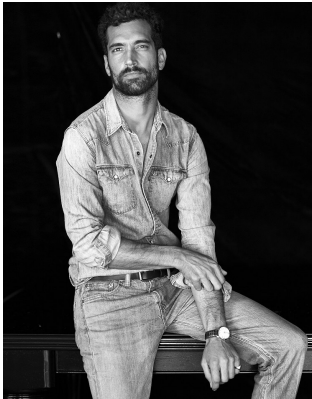

BOSS MODELS

CAPE TOWN

MICHAEL ANDERSON

Height: 185cm Chest: 95cm Waist: 73cm Suit: 38 L Shoe: 8 UK Hair: Dark Brown Eyes: Brown

BOSS MODELS

CAPE TOWN

MICHAEL ANDERSON

Height: 185cm Chest: 95cm Waist: 73cm Suit: 38 L Shoe: 8 UK Hair: Dark Brown Eyes: Brown