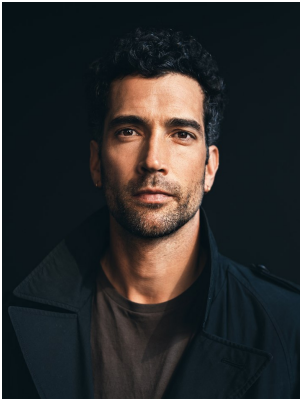

BOSS MODELS

CAPE TOWN

MICHAEL ANDERSON

Height: 185cm Chest: 95cm Waist: 73cm Suit: 38 L Shoe: 8 UK Hair: Dark Brown Eyes: Brown

BOSS MODELS

CAPE TOWN

MICHAEL ANDERSON

Height: 185cm Chest: 95cm Waist: 73cm Suit: 38 L Shoe: 8 UK Hair: Dark Brown Eyes: Brown