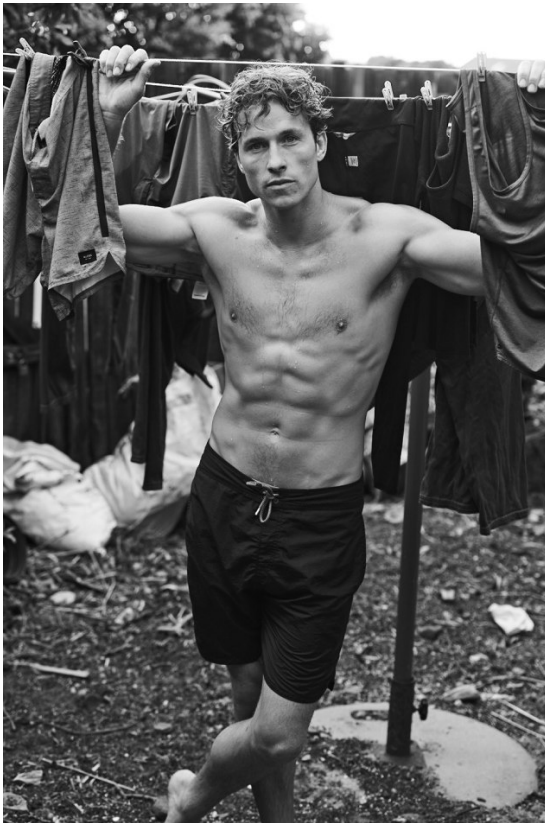

BOSS MODELS

CAPE TOWN

SEBASTIAN SIMONS

Height: 188cm Chest: 103cm Waist: 79cm Suit: 40 R Shoe: 11 UK Hair: Light Brown Eyes: Blue