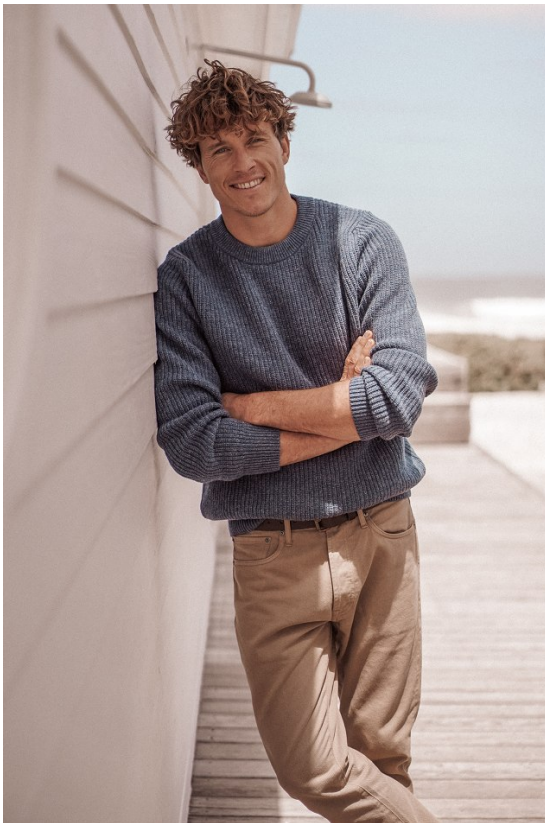

BOSS MODELS

CAPE TOWN

SEBASTIAN SIMONS

Height: 188cm Chest: 103cm Waist: 79cm Suit: 40 R Shoe: 11 UK Hair: Light Brown Eyes: Blue