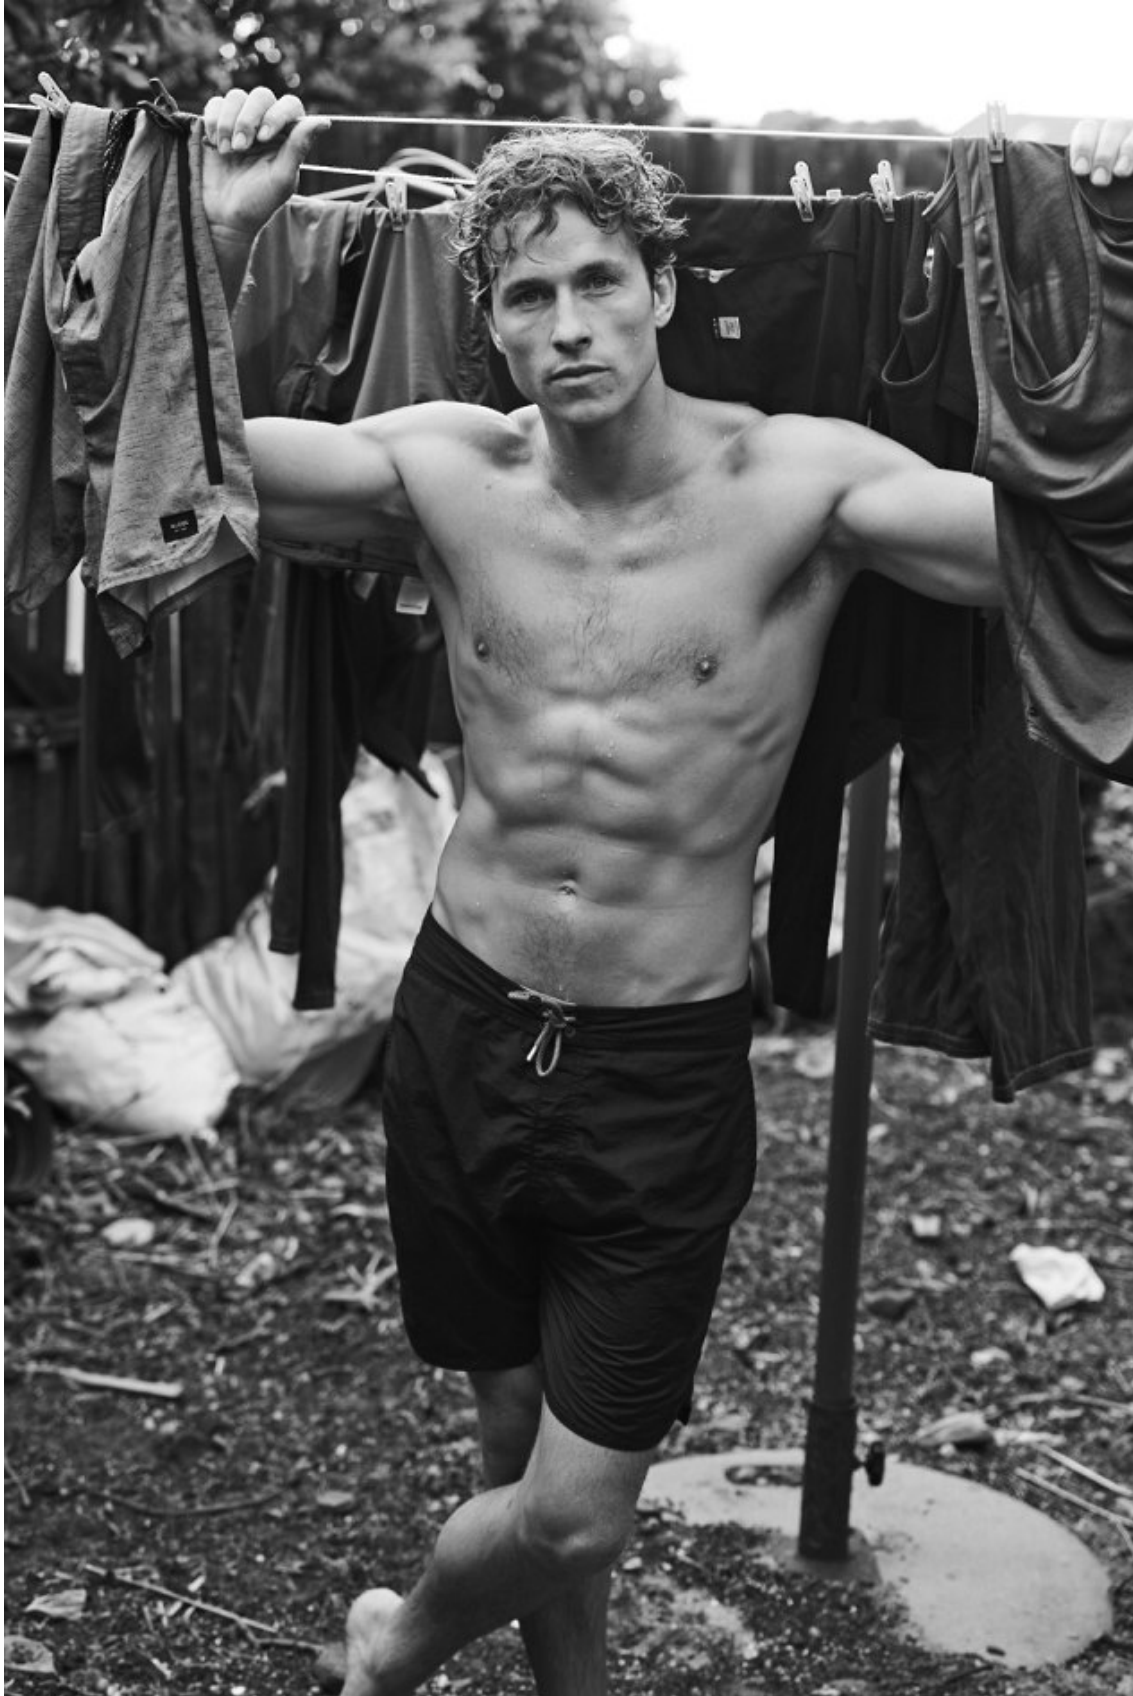

BOSS MODELS

CAPE TOWN

SEBASTIAN SIMONS

Height: 188cm Chest: 103cm Waist: 79cm Suit: 40 R Shoe: 11 UK Hair: Light Brown Eyes: Blue

BOSS MODELS

CAPE TOWN

SEBASTIAN SIMONS

Height: 188cm Chest: 103cm Waist: 79cm Suit: 40 R Shoe: 11 UK Hair: Light Brown Eyes: Blue