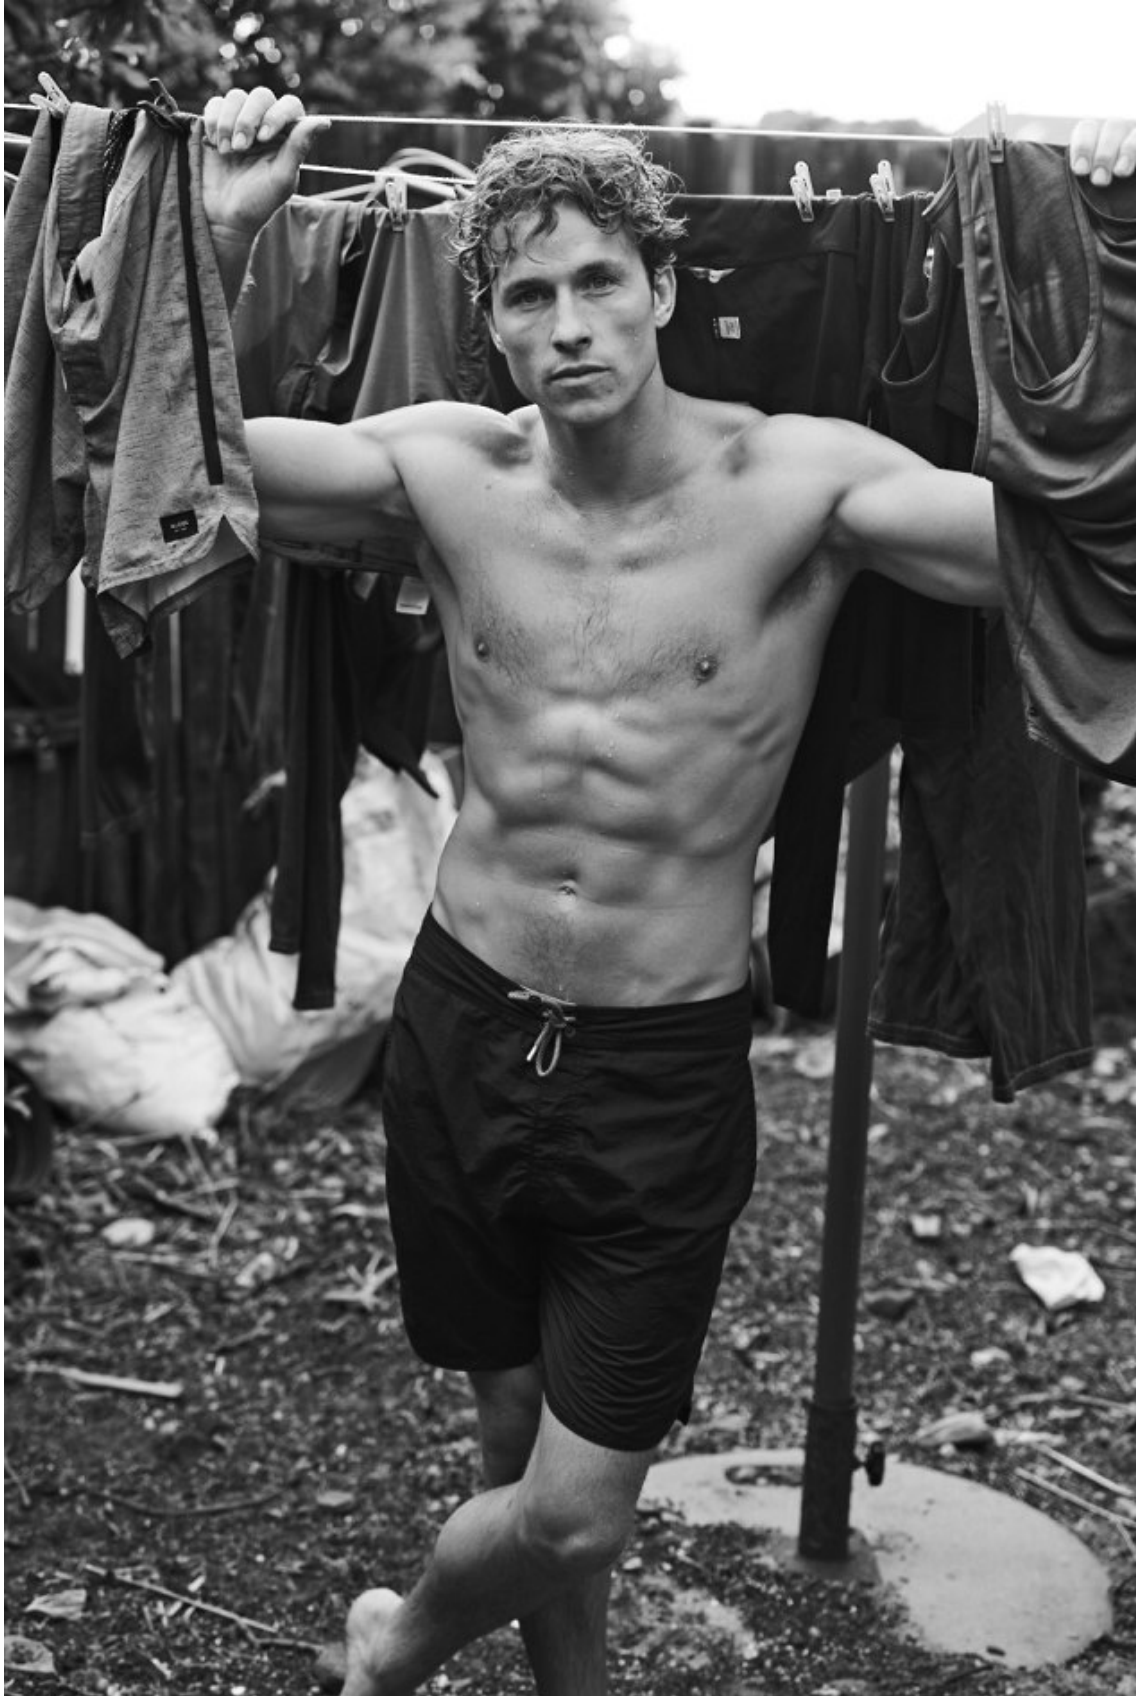

BOSS MODELS

CAPE TOWN

SEBASTIAN SIMONS

Height: 188cm Chest: 103cm Waist: 79cm Suit: 40 R Shoe: 11 UK Hair: Light Brown Eyes: Blue

BOSS MODELS

CAPE TOWN

SEBASTIAN SIMONS

Height: 188cm Chest: 103cm Waist: 79cm Suit: 40 R Shoe: 11 UK Hair: Light Brown Eyes: Blue