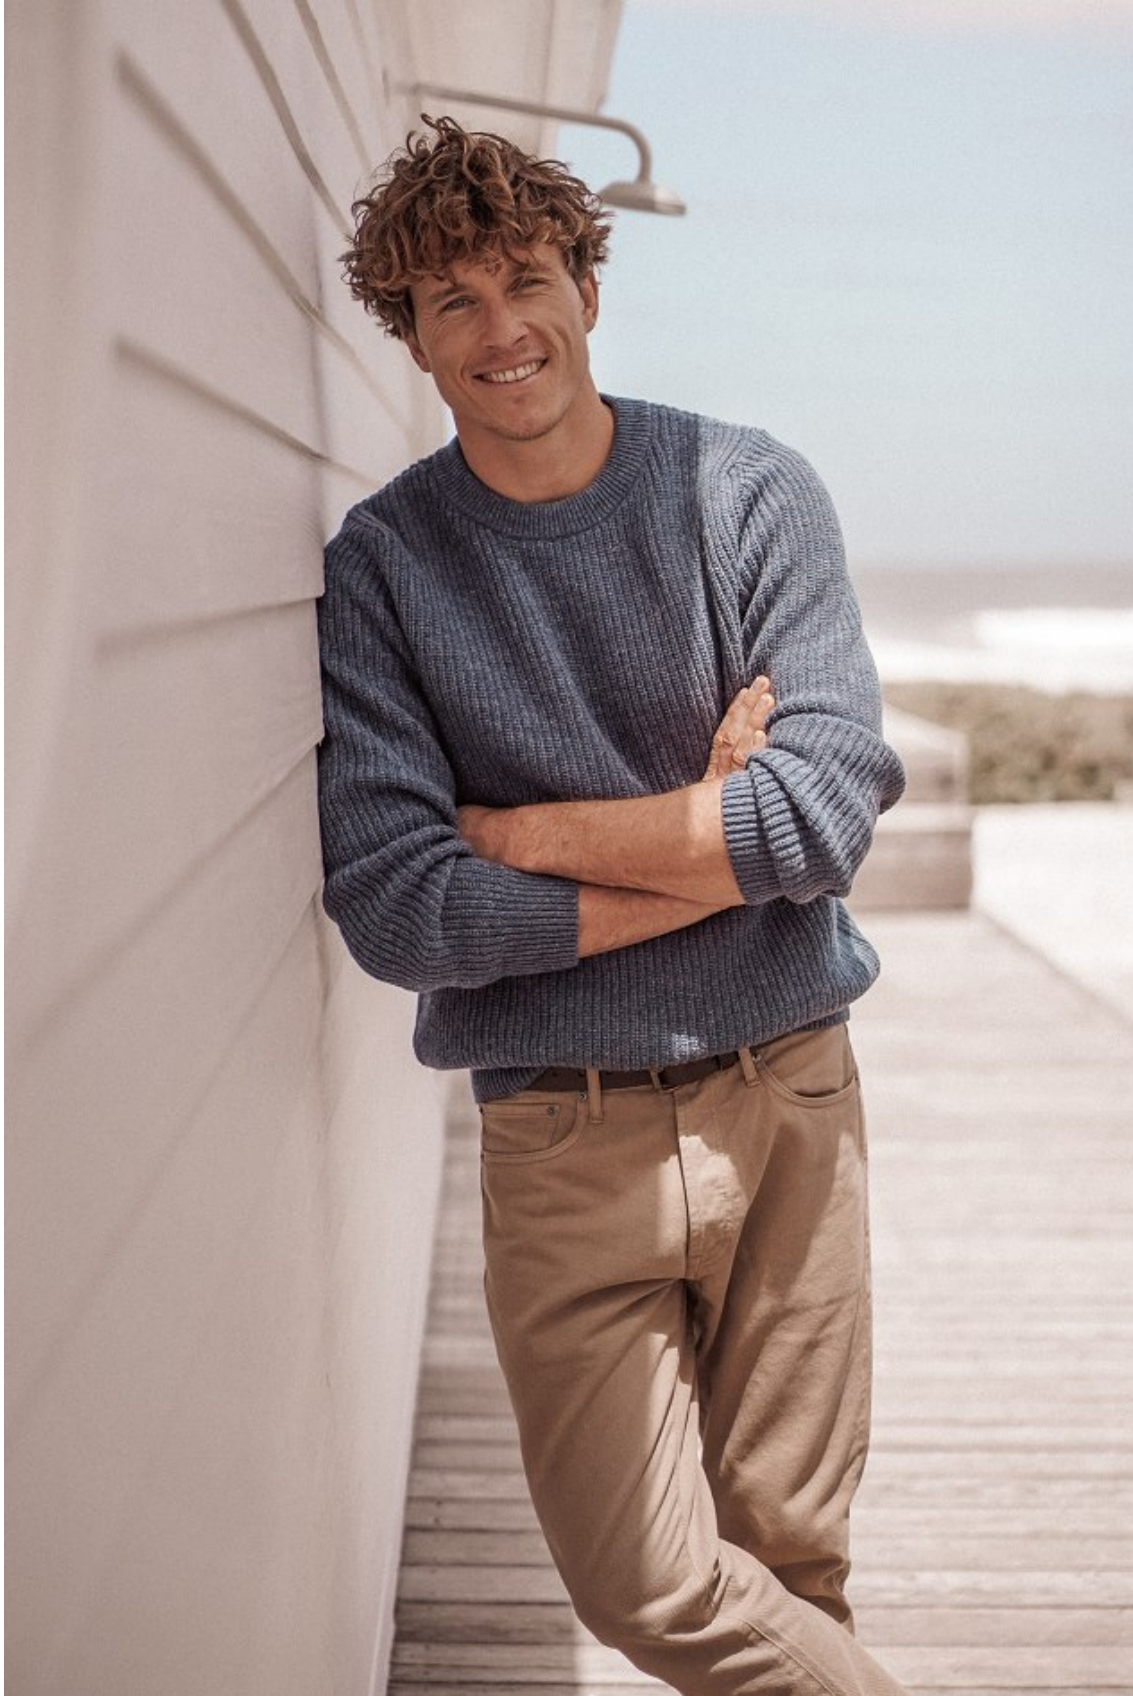

BOSS MODELS

CAPE TOWN

SEBASTIAN SIMONS

Height: 188cm Chest: 103cm Waist: 79cm Suit: 40 R Shoe: 11 UK Hair: Light Brown Eyes: Blue

BOSS MODELS

CAPE TOWN

SEBASTIAN SIMONS

Height: 188cm Chest: 103cm Waist: 79cm Suit: 40 R Shoe: 11 UK Hair: Light Brown Eyes: Blue