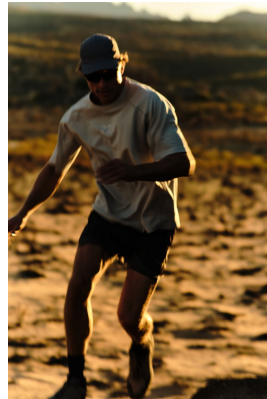

BOSS MODELS

CAPE TOWN

SEBASTIAN SIMONS

Height: 188cm Chest: 103cm Waist: 79cm Suit: 40 R Shoe: 11 UK Hair: Light Brown Eyes: Blue