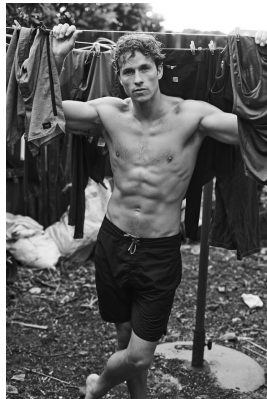

BOSS MODELS

CAPE TOWN

SEBASTIAN SIMONS

Height: 188cm Chest: 103cm Waist: 79cm Suit: 40 R Shoe: 11 UK Hair: Light Brown Eyes: Blue

BOSS MODELS

CAPE TOWN

SEBASTIAN SIMONS

Height: 188cm Chest: 103cm Waist: 79cm Suit: 40 R Shoe: 11 UK Hair: Light Brown Eyes: Blue