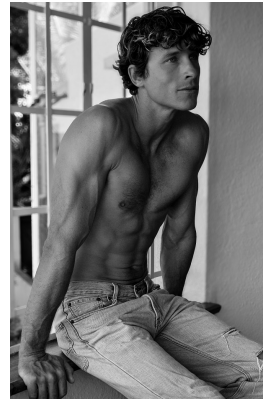

BOSS MODELS

CAPE TOWN

SEBASTIAN SIMONS

Height: 188cm Chest: 103cm Waist: 79cm Suit: 40 R Shoe: 11 UK Hair: Light Brown Eyes: Blue

BOSS MODELS

CAPE TOWN

SEBASTIAN SIMONS

Height: 188cm Chest: 103cm Waist: 79cm Suit: 40 R Shoe: 11 UK Hair: Light Brown Eyes: Blue