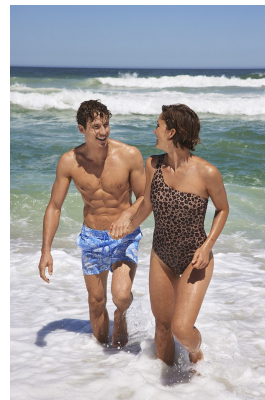

BOSS MODELS

CAPE TOWN

SEBASTIAN SIMONS

Height: 188cm Chest: 103cm Waist: 79cm Suit: 40 R Shoe: 11 UK Hair: Light Brown Eyes: Blue

BOSS MODELS

CAPE TOWN

SEBASTIAN SIMONS

Height: 188cm Chest: 103cm Waist: 79cm Suit: 40 R Shoe: 11 UK Hair: Light Brown Eyes: Blue