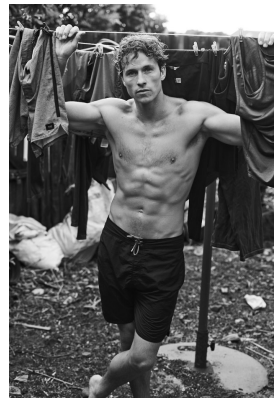

BOSS MODELS

CAPE TOWN

SEBASTIAN SIMONS

Height: 188cm Chest: 103cm Waist: 79cm Suit: 40 R Shoe: 11 UK Hair: Light Brown Eyes: Blue