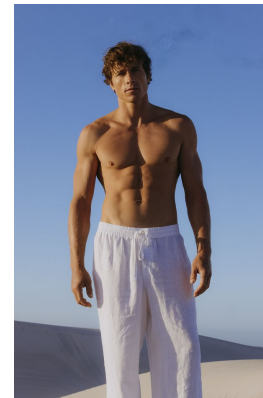

BOSS MODELS

CAPE TOWN

SEBASTIAN SIMONS

Height: 188cm Chest: 103cm Waist: 79cm Suit: 40 R Shoe: 11 UK Hair: Light Brown Eyes: Blue