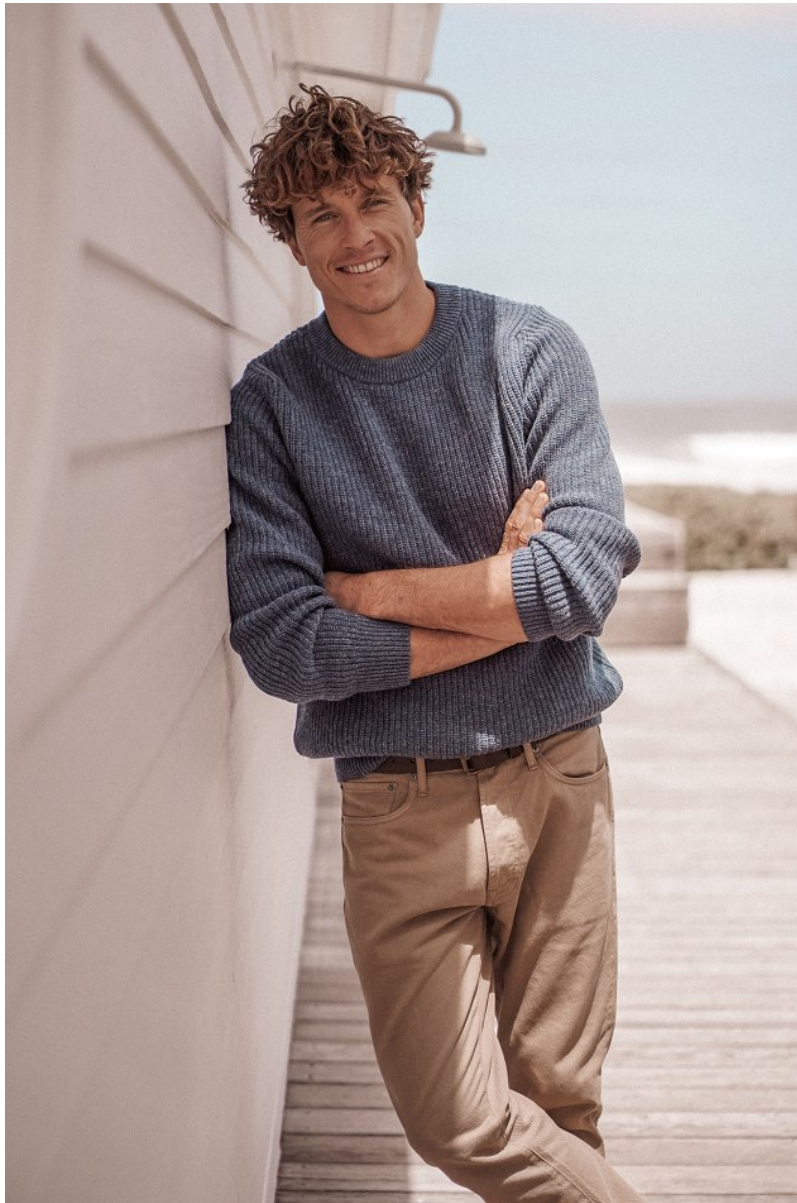

BOSS MODELS

CAPE TOWN

SEBASTIAN SIMONS

Height: 188cm Chest: 103cm Waist: 79cm Suit: 40 R Shoe: 11 UK Hair: Light Brown Eyes: Blue

BOSS MODELS

CAPE TOWN

SEBASTIAN SIMONS

Height: 188cm Chest: 103cm Waist: 79cm Suit: 40 R Shoe: 11 UK Hair: Light Brown Eyes: Blue