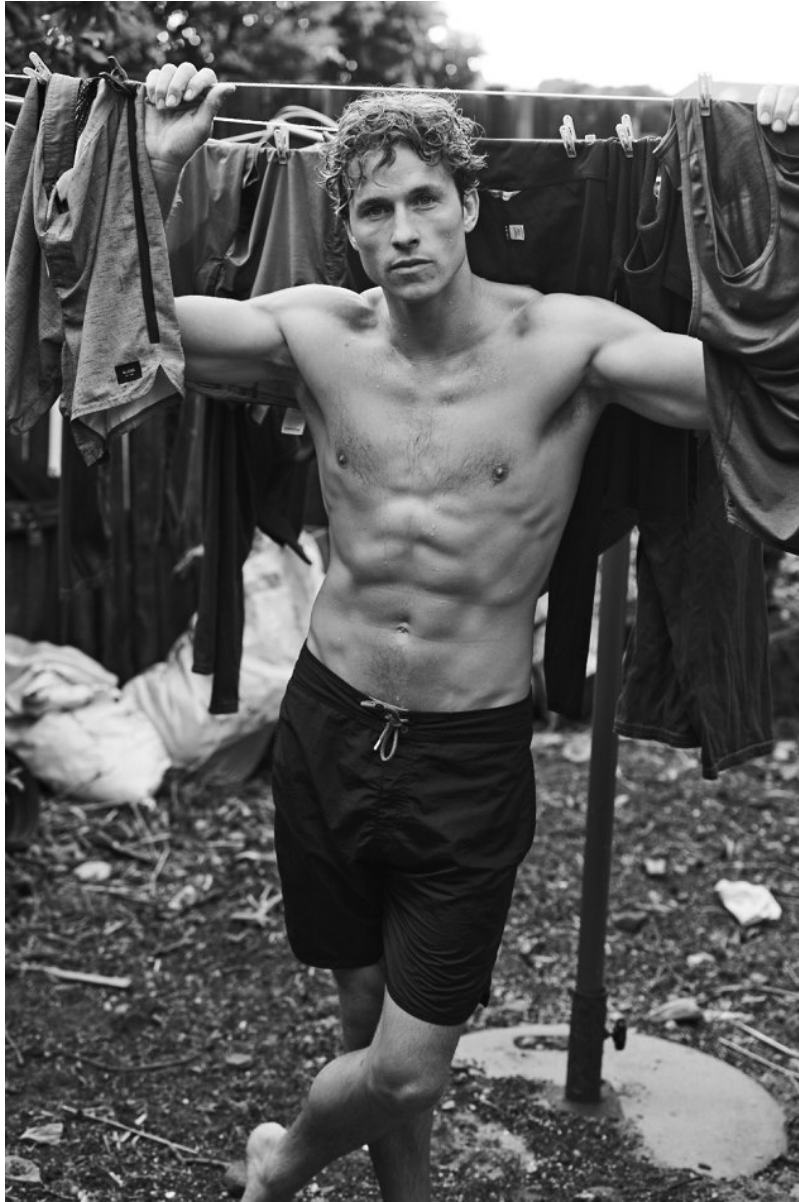

BOSS MODELS

CAPE TOWN

SEBASTIAN SIMONS

Height: 188cm Chest: 103cm Waist: 79cm Suit: 40 R Shoe: 11 UK Hair: Light Brown Eyes: Blue

BOSS MODELS

CAPE TOWN

SEBASTIAN SIMONS

Height: 188cm Chest: 103cm Waist: 79cm Suit: 40 R Shoe: 11 UK Hair: Light Brown Eyes: Blue