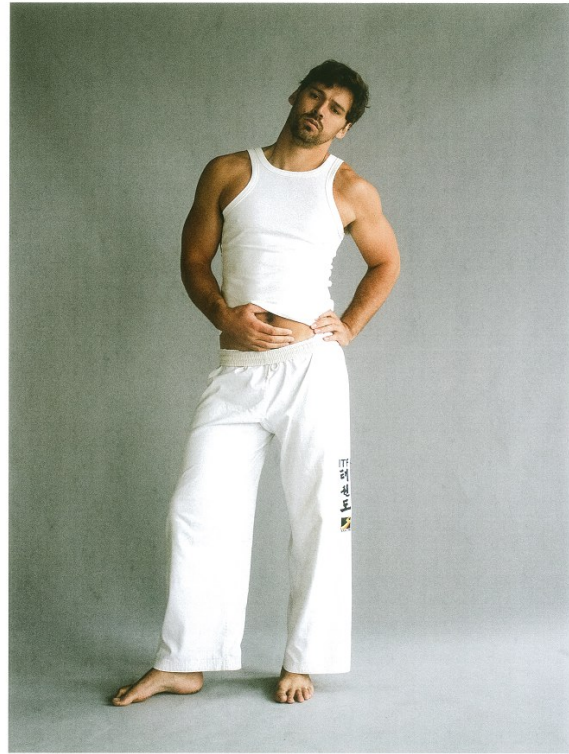

BOSS MODELS

CAPE TOWN

MORGAN GOODALL

Height: 189cm Chest: 110cm Waist: 87cm Suit: 43 L Shoe: 10.5 UK Hair: Light Brown Eyes: Brown