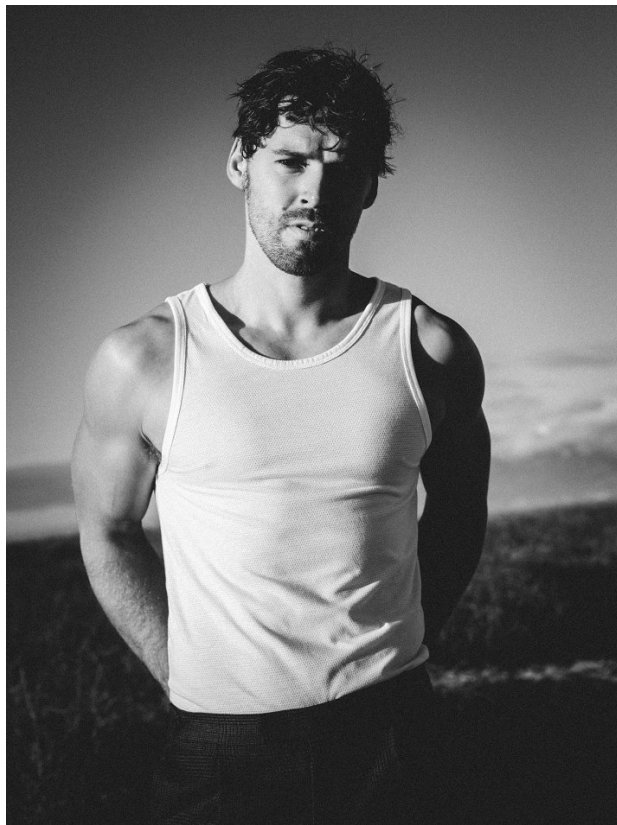

# BOSS MODELS

CAPE TOWN

MORGAN GOODALL

Height: 189cm Chest: 110cm Waist: 87cm Suit: 43 L Shoe: 10.5 UK Hair: Light Brown Eyes: Brown

# BOSS MODELS

CAPE TOWN