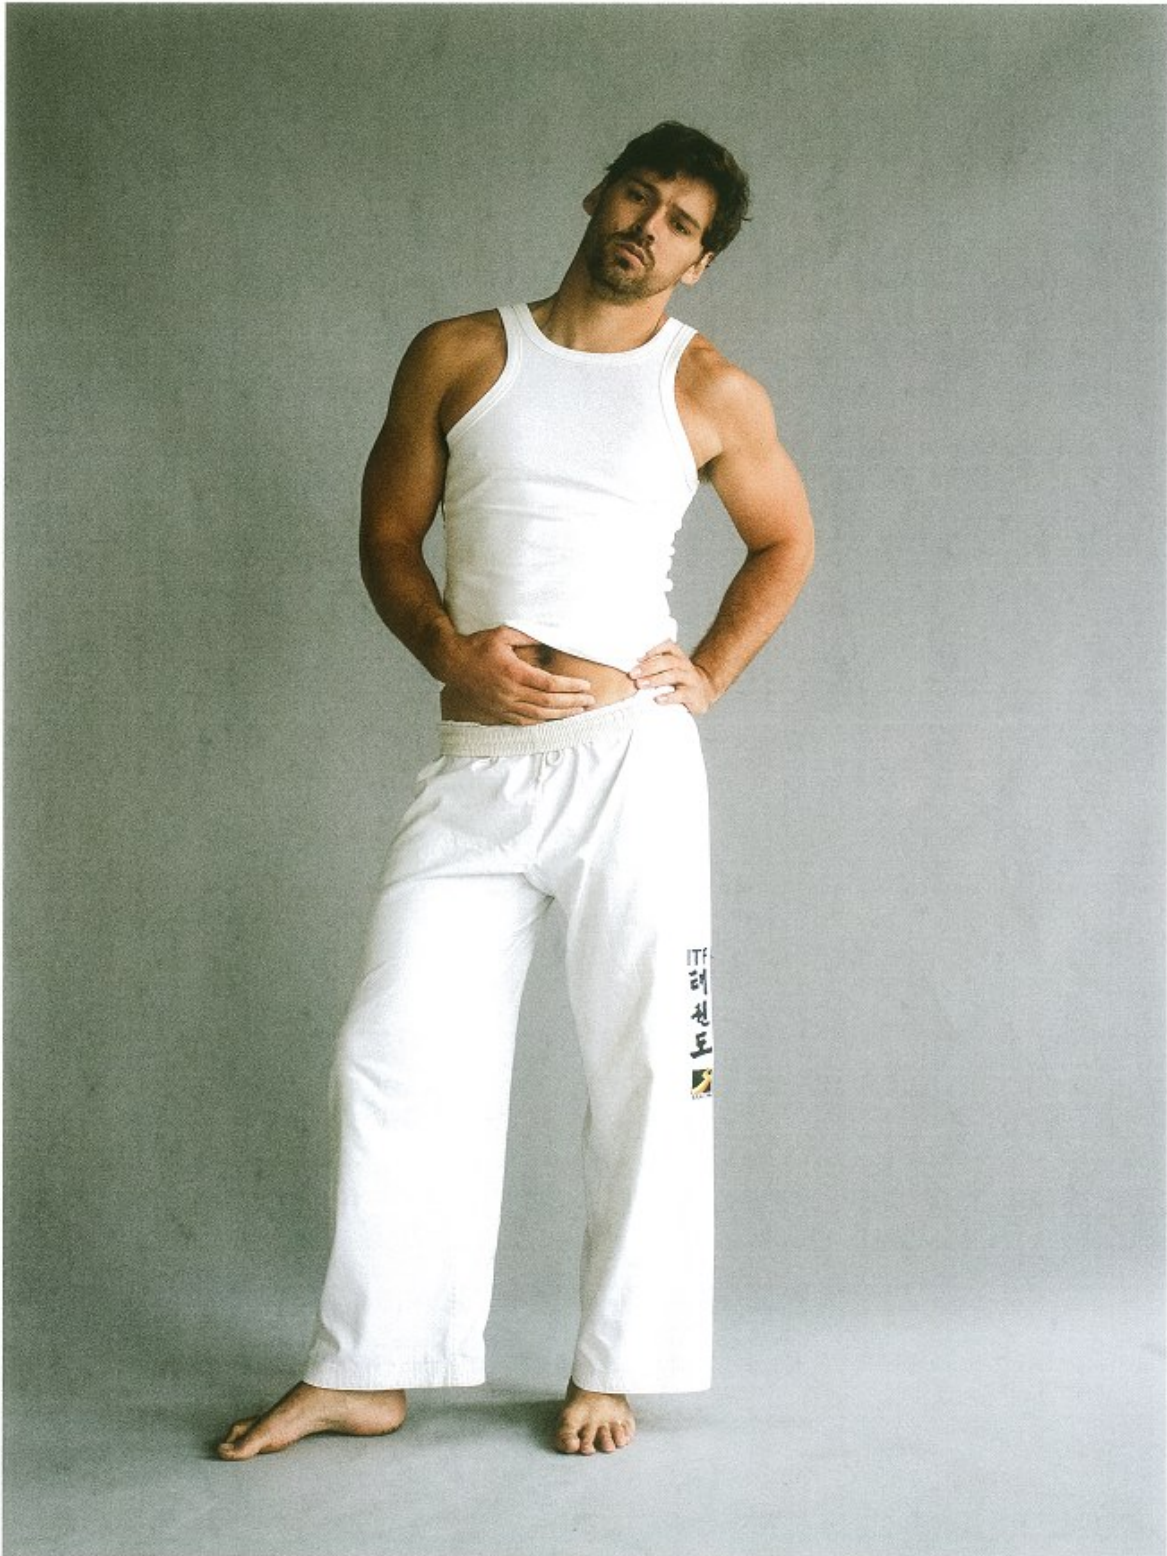

MORGAN GOODALL

BOSS MODELS

CAPE TOWN

Height: 189cm Chest: 110cm Waist: 87cm Suit: 43 L Shoe: 10.5 UK Hair: Light Brown Eyes: Brown