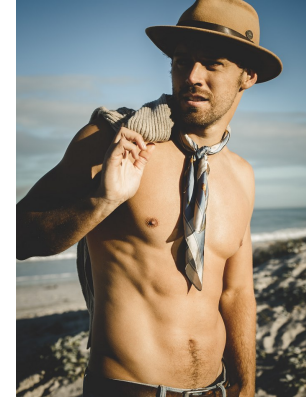

BOSS MODELS

CAPE TOWN

MORGAN GOODALL

Height: 189cm Chest: 110cm Waist: 87cm Suit: 43 L Shoe: 10.5 UK Hair: Light Brown Eyes: Brown