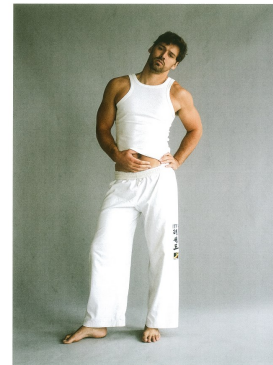

# BOSS MODELS

CAPE TOWN

## MORGAN GOODALL

Height: 189cm Chest: 110cm Waist: 87cm Suit: 43 L Shoe: 10.5 UK Hair: Light Brown Eyes: Brown