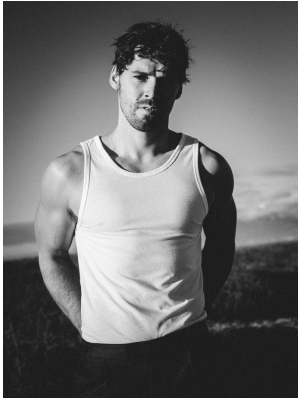

# BOSS MODELS

CAPE TOWN

## MORGAN GOODALL

Height: 189cm Chest: 110cm Waist: 87cm Suit: 43 L Shoe: 10.5 UK Hair: Light Brown Eyes: Brown