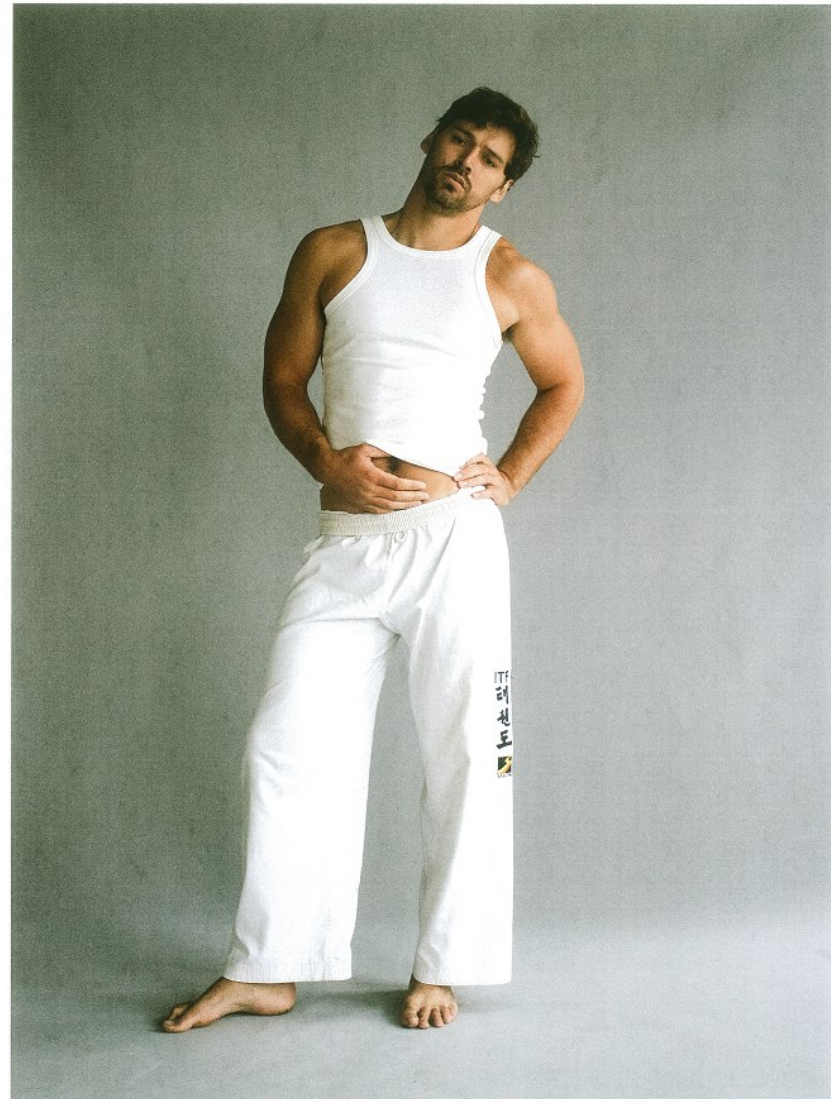

BOSS MODELS

CAPE TOWN

Height: 189cm Chest: 110cm Waist: 87cm Suit: 43 L Shoe: 10.5 UK Hair: Light Brown Eyes: Brown