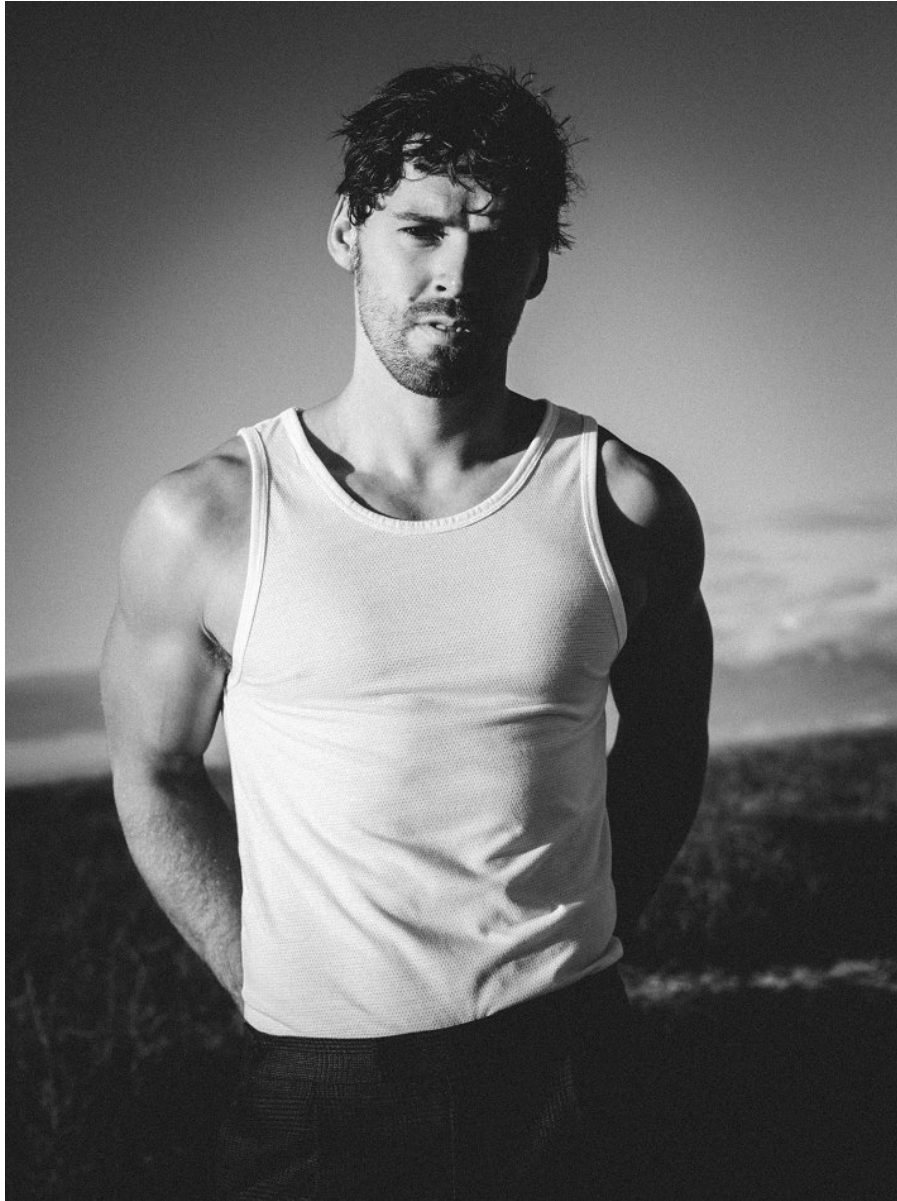

# BOSS MODELS

CAPE TOWN

MORGAN GOODALL

Height: 189cm Chest: 110cm Waist: 87cm Suit: 43 L Shoe: 10.5 UK Hair: Light Brown Eyes: Brown