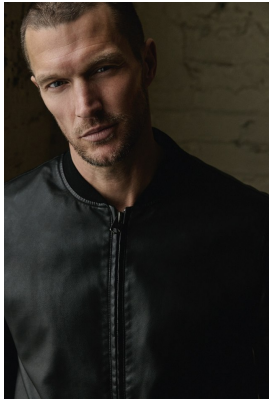

# BOSS MODELS

CAPE TOWN

## SHAUN DE WET

Height: 188cm Chest: 98cm Waist: 80cm Suit: 38 R Shoe: 11 UK Hair: Light Brown Eyes: Blue