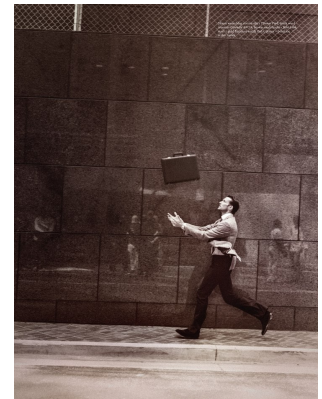

# BOSS MODELS

CAPE TOWN

## SHAUN DE WET

Height: 188cm Chest: 98cm Waist: 80cm Suit: 38 R Shoe: 11 UK Hair: Light Brown Eyes: Blue