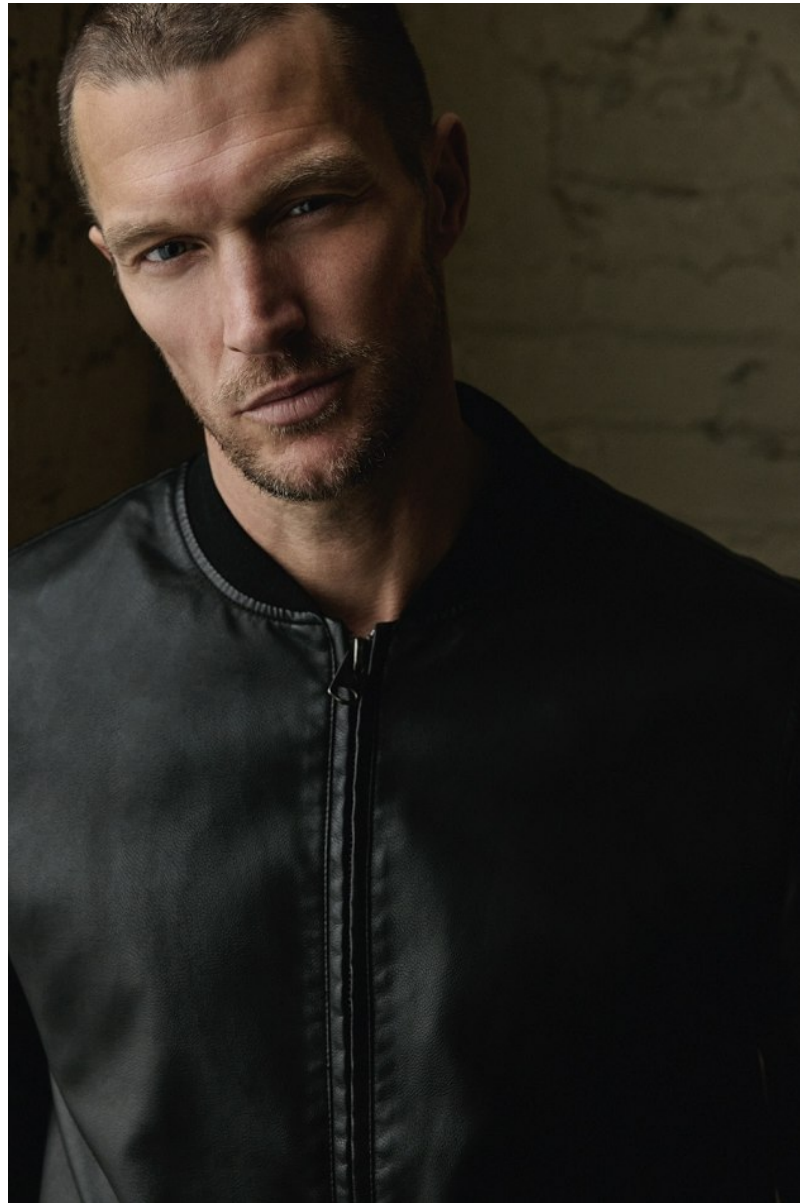

# BOSS MODELS

CAPE TOWN

SHAUN DE WET

Height: 188cm Chest: 98cm Waist: 80cm Suit: 38 R Shoe: 11 UK Hair: Light Brown Eyes: Blue